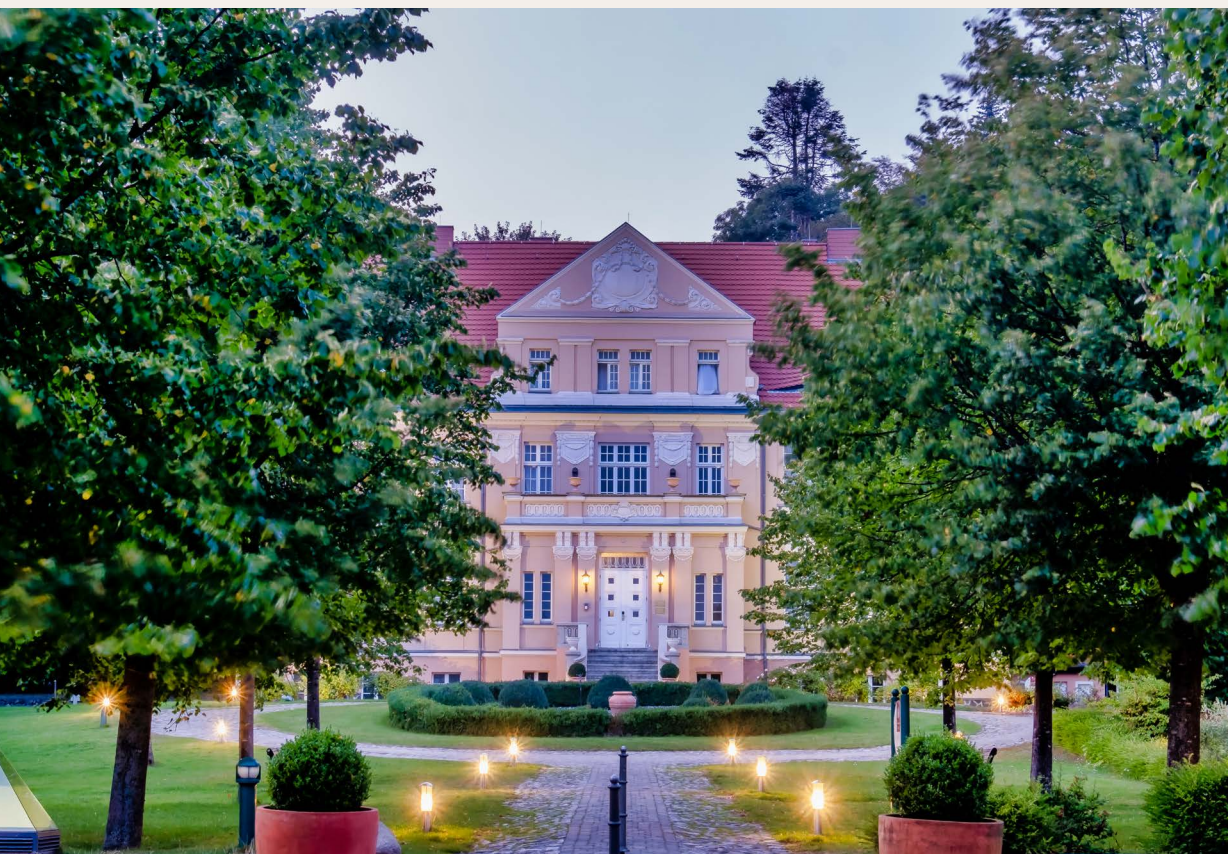

Rügen Resort

AT RÜGEN ISLAND

Discover your year-round haven nestled within the enchanting Jasmund Peninsula on the picturesque island of, spread. Spread across 85 hectares of natural beauty.

Our venue features a stunning 1911 Neo-Baroque manor house, adding a touch of timeless elegance to your dream wedding.