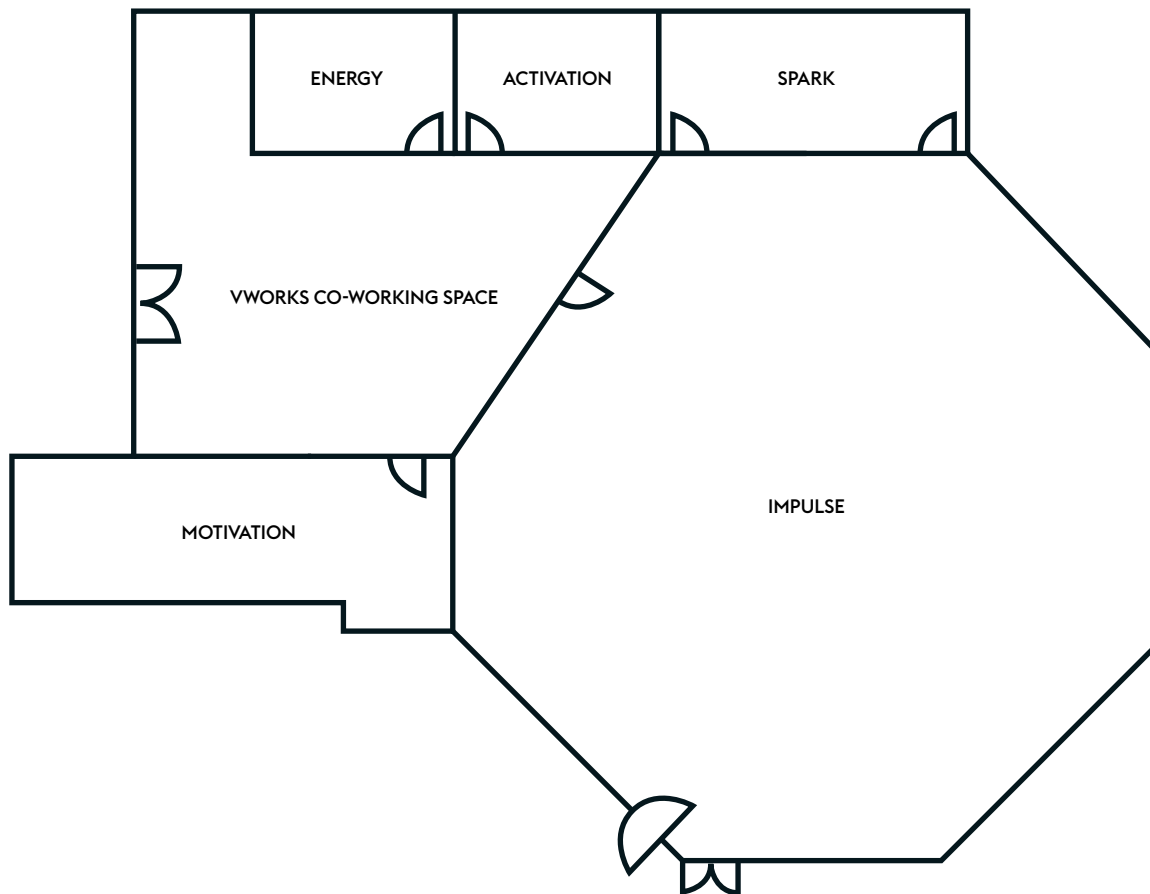

VILLAGE BRACKNELL

VWORKS AND MEETINGS

FLOOR PLAN

ROOM NAME	LENGTH (M)	WIDTH (M)	THEATRE	CLASSROOM	CABARET	BOARDROOM	BANQUETING
ENERGY	4.4	2.9	-	-	-	8	-
ACTIVATION	4.3	2.9	-	-	-	8	-
SPARK	6.2	5.6	-	-	-	12	-
MOTIVATION	9.5	3	-	-	-	25	-
IMPULSE	3.1	3.6	80	-	60	-	80

To enquire about your meeting or event

meetme@Village-Hotels.com

VILLAGE
HOTEL CLUB

MEETING AND BANQUETING

FLOOR PLAN

ROOM NAME	LENGTH (M)	WIDTH (M)	THEATRE	CLASSROOM	CABARET	BOARDROOM	BANQUETING
ENERGY	4.4	2.9	-	-	-	8	-
ACTIVATION	4.3	2.9	-	-	-	8	-
SPARK	6.2	5.6	-	-	-	12	-
MOTIVATION	9.5	3	-	-	-	14	-
IMPULSE	3.1	3.6	80	-	60	-	-80