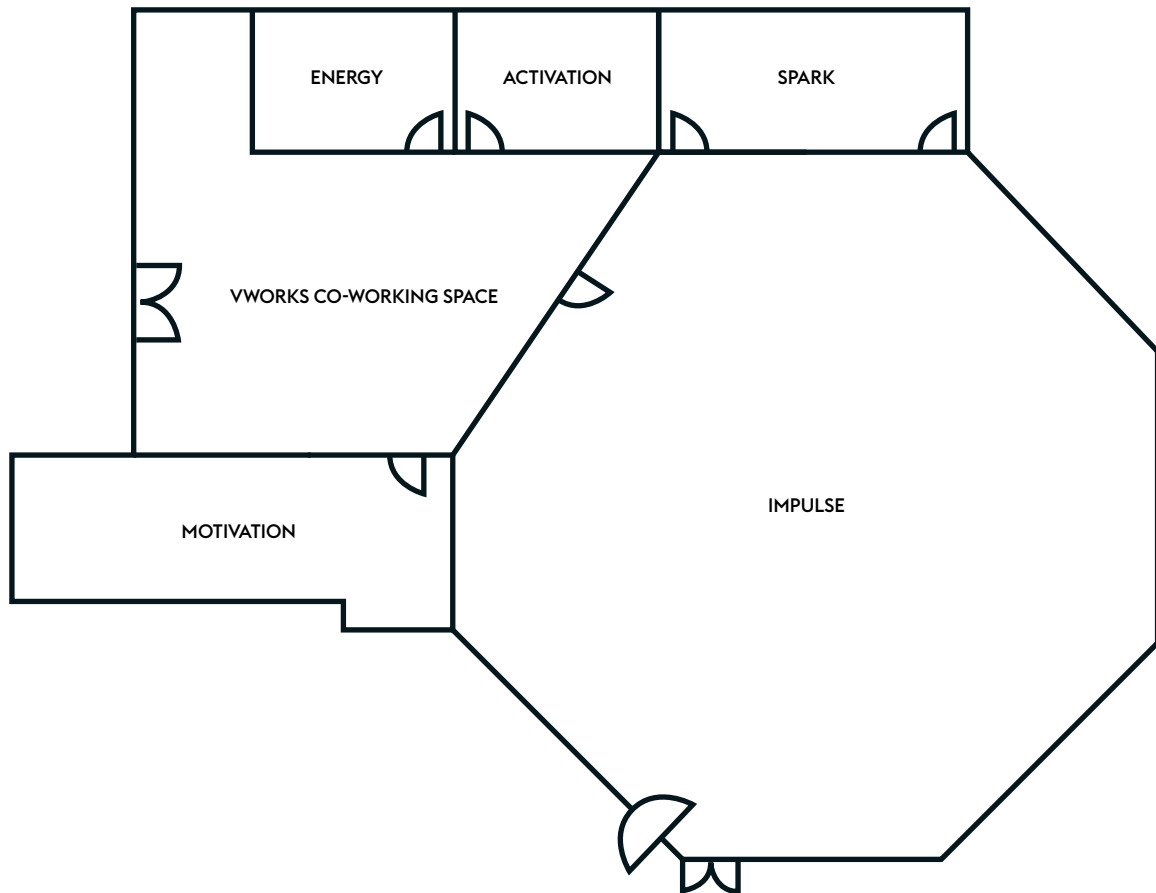

VILLAGE BRACKNELL

VWORKS AND MEETINGS

FLOOR PLAN

ROOM NAME	LENGTH (M)	WIDTH (M)	THEATRE	CLASSROOM	CABARET	BOARDROOM	BANQUETING
ENERGY	4.4	2.9	-	-	-	8	-
ACTIVATION	4.3	2.9	-	-	-	8	-
SPARK	6.2	5.6	-	-	-	12	-
MOTIVATION	9.5	3	-	-	-	25	-
IMPULSE	3.1	3.6	80	-	60	-	80

To enquire about your meeting or event

meetme@Village-Hotels.com

VILLAGE
HOTEL CLUB

MEETING AND BANQUETING

FLOOR PLAN

ROOM NAME	LENGTH (M)	WIDTH (M)	THEATRE	CLASSROOM	CABARET	BOARDROOM	BANQUETING
ENERGY	4.4	2.9	-	-	-	8	-
ACTIVATION	4.3	2.9	-	-	-	8	-
SPARK	6.2	5.6	-	-	-	12	-
MOTIVATION	9.5	3	-	-	-	14	-
IMPULSE	3.1	3.6	80	-	60	-	-80