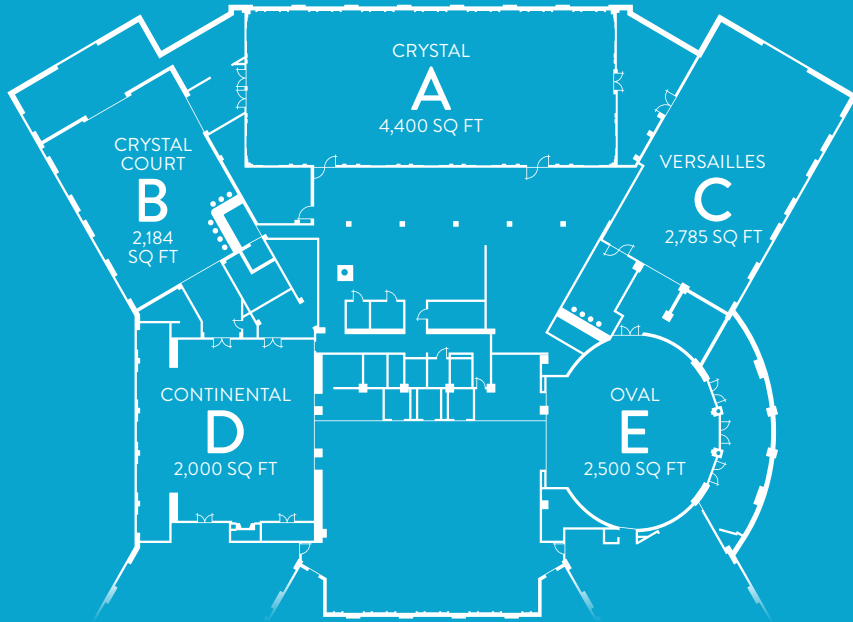

2ND FLOOR BALLROOMS

13,869 TOTAL SQ FT

Ballroom Name	Total SQ FT	Room Size	Ceiling Height	Classroom	Theater	Conference	Crescent Rounds	Cocktail Reception	Banquet
A CRYSTAL	4,400	43' x 105'	17'	183	488	106	256	440	366
B CRYSTAL COURT	2,184	38' x 55'	9'	91	242	52	127	218	182
C VERSAILLES	2,785	39' x 69'	16'	116	309	67	162	279	232
D CONTINENTAL	2,000	40' x 50'	15'	83	222	48	116	200	166
E OVAL	2,500	58' x 46'	15'	104	278	60	146	250	208

VALUES REPRESENT CAPACITY OF CONFIGURATION