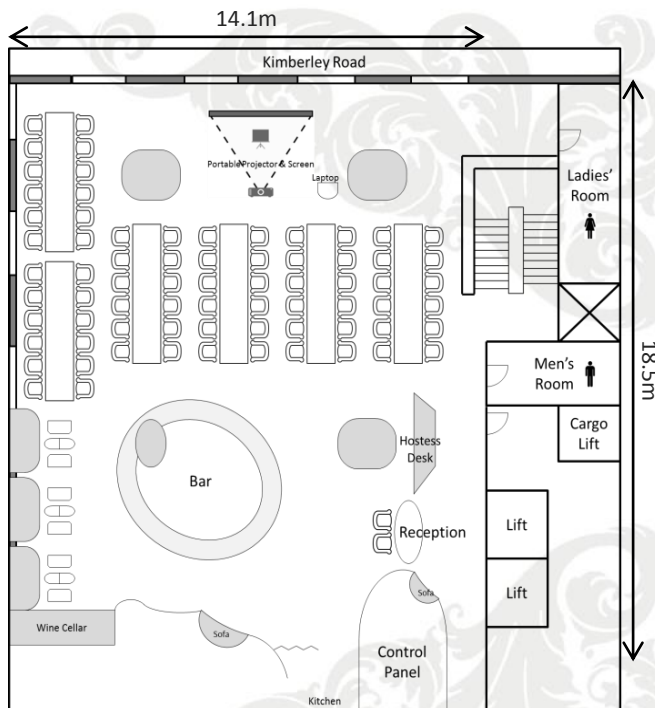

THE LUXE MANOR

Established 2006

FINDS

Finland • Iceland • Norway • Denmark • Sweden

The award-winning restaurant offers authentic Nordic Cuisine, its interior is inspired by shapes of Nordic forest and flower, suitable for hosting various business luncheons, wedding banquets and cocktail receptions.

屢獲殊榮的 FINDS 主打正宗北歐美饌，餐廳設計以北歐森林為主調，清新綺雅，可舉行逾100位賓客的商務活動、聚餐宴會、西式婚宴及雞尾酒會等。

VIEW 720° FULL TOUR

Area 場地面積	215m ² / 2,300ft ²			
Capacity 可容納人數	Banquet 宴會	Buffet 自助餐	Cocktail 酒會	Theater 劇院
	100	80	200	60

ENQUIRY | 查詢