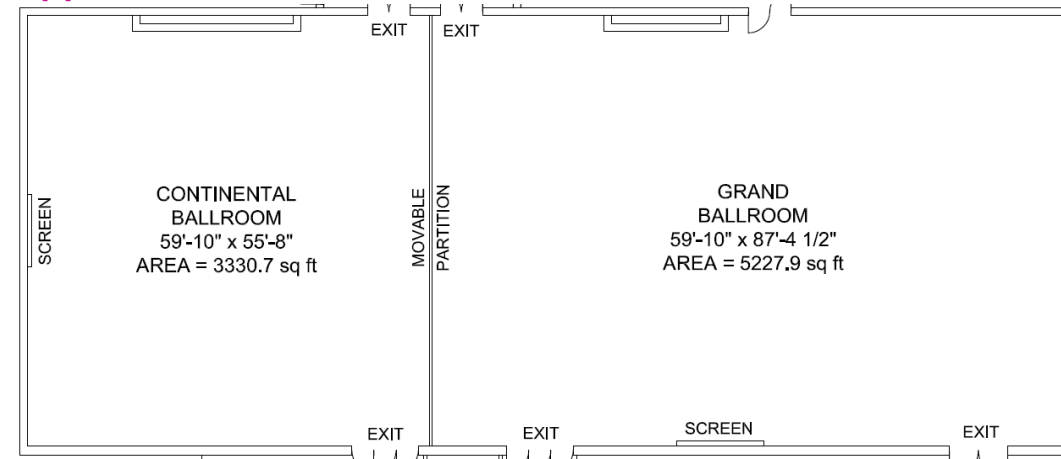

upper level

lower level

Room	Sq. Ft.	Ceiling Ht.	Classroom	Banquet	Theatre	Dimensions
Prairie	732	9'	40	50	60	18'x39'
Foothills	1004	9'	56	70	80	18'x53'
Southern	3195	9'	140	200	275	39'x81'
Continental	3330	18'	40	200	275	59'x55'
Grand	5227	18'	40	360	525	59'x87'
Convention	8557	18'	40	600	800	59'x142'