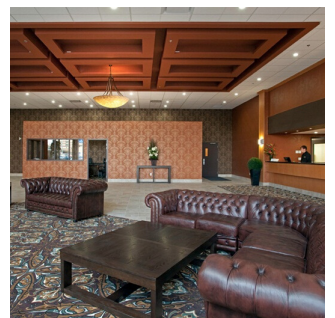

eat, enjoy & experience in the heart of Southern Alberta

The Coast Lethbridge Hotel & Conference Centre offers all inclusive meetings, events and accommodations so you can focus on what matters most.

Whether the purpose of your visit is business or personal, our guests can benefit from an endless list of in-house amenities. Less than two hours away from the outdoor playground of the Rocky Mountains and the bustle of the big city, Lethbridge is the business hub of the southern Alberta prairies. Our rooms and facilities offer the comfort of home, paired with the necessities of modern day technology.

Book your meeting, conference or gala in one of our many spaces and have access to our red seal chefs and event coordinators. From small breakouts of 20 people to public forums of up to 800, we can truly accommodate it all.

amenities

- Designated pet friendly rooms
- Wheelchair accessible rooms
- Firestone Restaurant & Bar
- Almost 15,000 SF of meeting & event space
- Walking distance to golf, shopping, swimming and historical landmarks