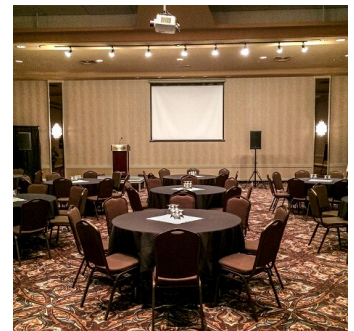

eat, enjoy & experience in the heart of Southern Alberta

The Coast Lethbridge Hotel & Conference Centre offers all inclusive meetings, events and accommodations so you can focus on what matters most.

Whether the purpose of your visit is business or personal, our guests can benefit from an endless list of in-house amenities. Less than two hours away from the outdoor playground of the Rocky Mountains and the bustle of the big city, Lethbridge is the business hub of the southern Alberta prairies. Our rooms and facilities offer the comfort of home, paired with the necessities of modern day technology.

Book your meeting, conference or gala in one of our many spaces and have access to our red seal chefs and event coordinators. From small breakouts of 20 people to public forums of up to 800, we can truly accommodate it all.

amenities

- Designated pet friendly rooms
- Wheelchair accessible rooms
- Firestone Restaurant & Bar
- Almost 15,000 SF of meeting & event space
- Walking distance to golf, shopping, swimming and historical landmarks

upper level

lower level

Room	Sq. Ft.	Ceiling Ht.	Classroom	Banquet	Theatre	Dimensions
Prairie	732	9'	40	50	60	18'x39'
Foothills	1004	9'	56	70	80	18'x53'
Southern	3195	9'	140	200	275	39'x81'
Continental	3330	18'	40	200	275	59'x55'
Grand	5227	18'	40	360	525	59'x87'
Convention	8557	18'	40	600	800	59'x142'