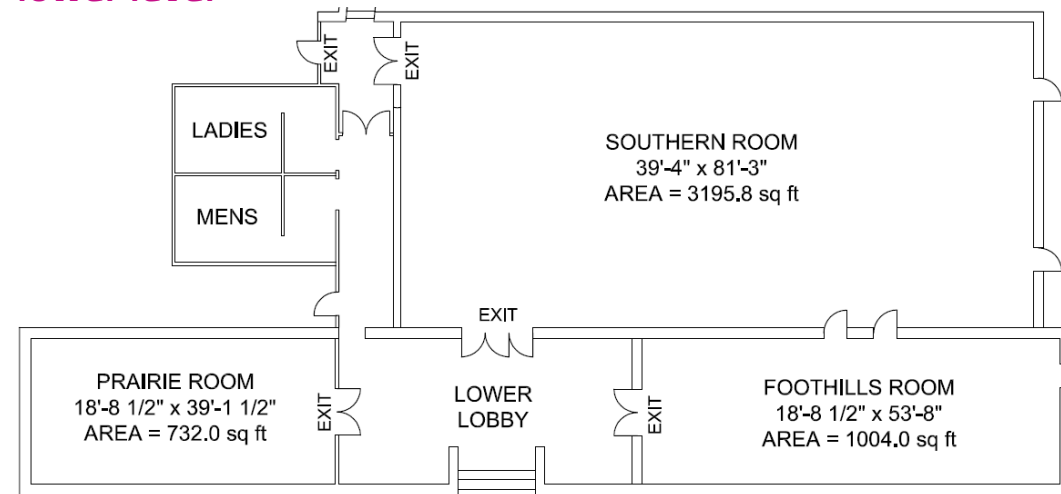

upper level

lower level

Room	Sq. Ft.	Ceiling Ht.	Classroom	Banquet	Theatre	Dimensions
Prairie	732	9'	40	50	60	18'x39'
Foothills	1004	9'	56	70	80	18'x53'
Southern	3195	9'	140	200	275	39'x81'
Continental	3330	18'	40	200	275	59'x55'
Grand	5227	18'	40	360	525	59'x87'
Convention	8557	18'	40	600	800	59'x142'