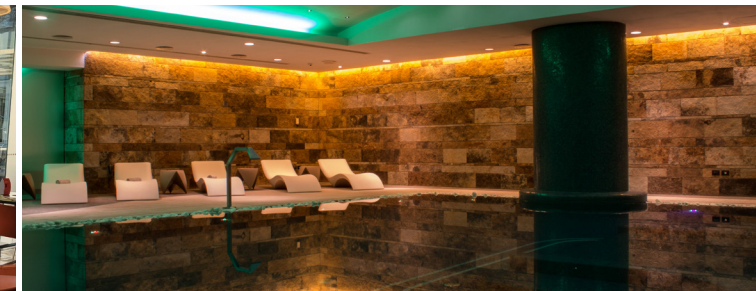

#### SPORT & WELLNESS

*The hotel has a wellness center, the TSPA, which includes a hydrotherapy pool for a rejuvenating wellness experience, the Aqua Journey. The "Acqua Journey" features six different hydro-massage jets, a steam room, emotional showers, and chromotherapy. A tea corner and a gym enhance the experience, offering a perfect balance of complete and satisfying relaxation.*