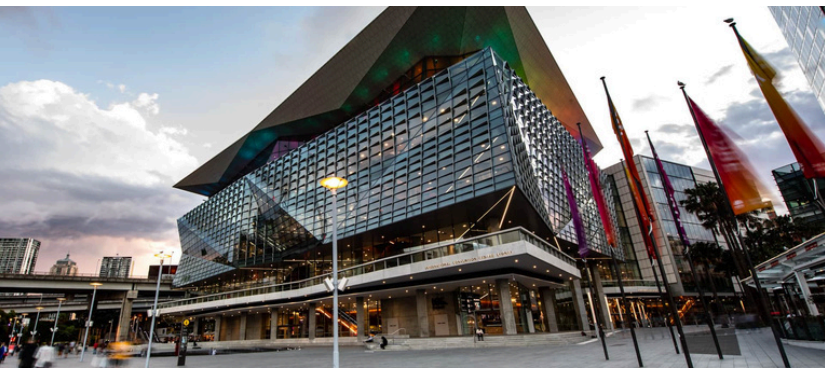

Walking to the International Convention Centre (ICC Sydney)

ICC Sydney can be accessed via the hotel car park, exit the hotel and follow the signage to the Convention Light Rail station. Take the elevator to the ground level, cross the light rail station platform and the ICC will be right in front of you.

Undercover Car Park at Novotel

Parking is available on a first-come, first-served basis for $65 per 24-hour pass, with unlimited entry. Hourly rates apply from Sunday 6am to Friday 6pm: up to 1 hour costs $19, 1 to 2 hours is $35, and 2 to 3 hours is $45. Parking for Novotel is located at Novotel Sydney on Darling Harbour. The height clearance is 1.9m on the north side (closest to Ibis) and 2.2m on the south side (near the convention center).

MEET WITH SUCCESS

For exceptional meetings & events right in the heart of Darling Harbour, Novotel Sydney on Darling Harbour offers unique event spaces for residential events up to 200 guests & cocktail events up to 600 guests in the exclusive Ternary event space. All spaces boast natural light and are fully wired with the latest A/V equipment and WiFi

Room Name	Area (m²)	Height (m)	U-Shape	Classroom	Boardroom	Theatre	Cocktail	Banquet	Cabaret
The Hunter Room 1 - 4	209	3.3	-	96	-	200	200	130	108
The Hunter Room 1	60	3.3	24	24	24	45	60	40	24
The Hunter Room 2	46	3.3	21	18	21	35	40	30	24
The Hunter Room 3	35	3.3	12	12	12	25	30	20	16
The Hunter Room 4	68	3.3	24	24	24	45	70	40	32
The Hunter pre function	88	3.3	-	-	-	-	-	-	-
Barossa Room	123	2.7	40	48	40	130	130	80	56
Yarra Room	64	2.7	21	24	20	45	50	40	32
McLaren Room	56	2.7	15	15	15	25	40	20	16
Mudgee Boardroom	25	3.2	12	12	12	24	-	-	12
Hastings Boardroom	25	3.2	12	12	12	24	-	-	12
Riverina Boardroom	33	3.2	10	-	10	-	-	-	-
Chemney Lounge	160	5.5	-	-	-	-	100	-	-
Hunter Terrace*	274	-	-	-	-	-	200	-	-
The Ternary	850	5.5	-	-	-	-	400	220	-