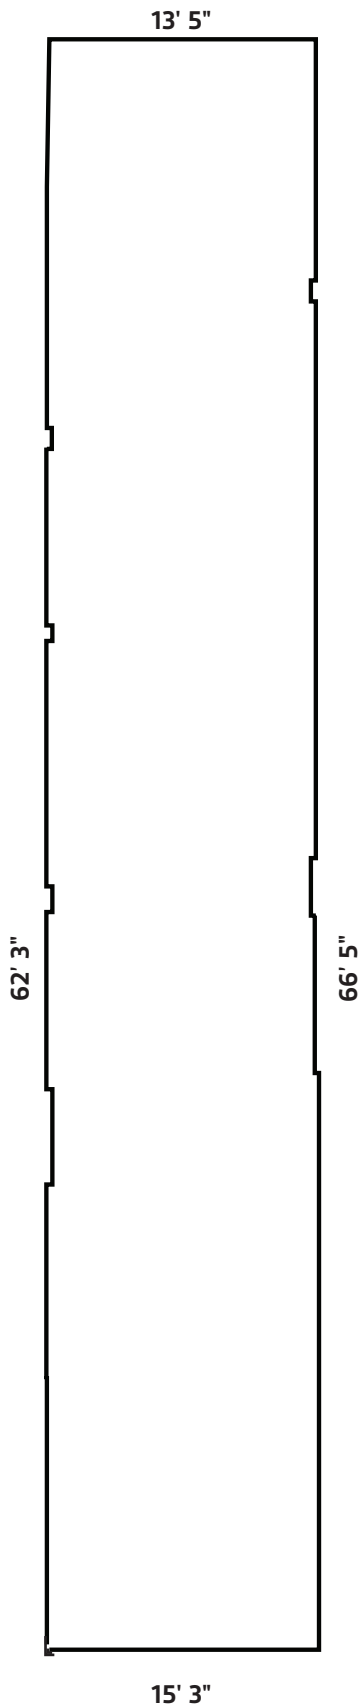

# TAPROOT CELLAR

Impress your guests in this unique setting for meetings, workshops, social gatherings, and private dining events.

Sq. Footage: 896 ft<sup>2</sup>  
Ceiling Height: 8' 4"