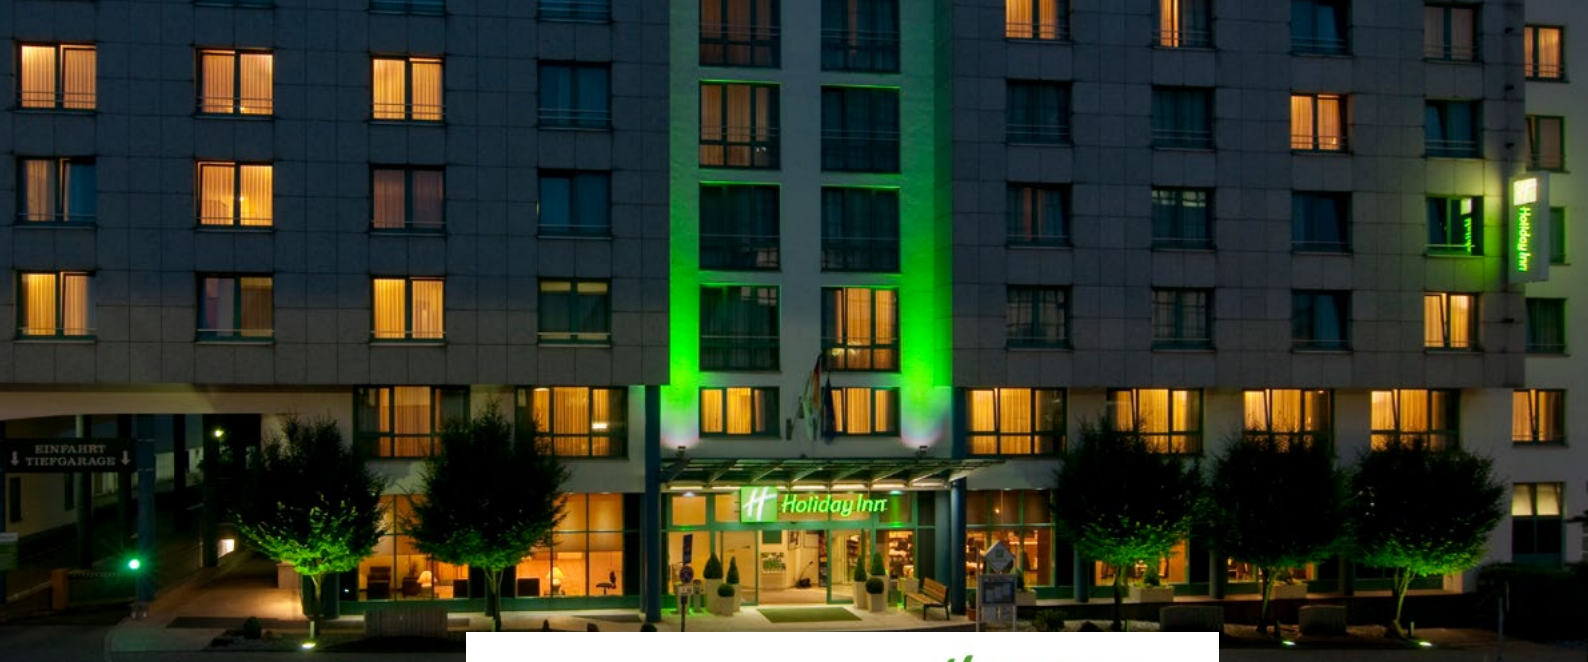

URBAN LIFESTYLE FOR LEISURE AND BUSINESS TRAVELLERS

The Holiday Inn® Essen – City Centre is just a two minutes walk from the centre of town, and the Limbecker Platz shopping mall is practically next door. The underground station Berliner Platz is just a five minutes walk away and from there it's just two stops to Essen main station. By car you are just five minutes away from the A40 motorway and a 25 minutes drive from Düsseldorf airport. Enjoy a relaxing night's sleep in our large rooms – for families some rooms have a sofa bed. Children stay and eat for free. Begin the day with a luxurious breakfast and enjoy German and international dishes for lunch in the Open Lobby. Work out in our gym or relax in the sauna and let the day draw to a close with a drink in the bar.

Location:

- Distance from the main railway station: 1.2 km
- Distance from DUS airport: 27 km
- Motorway A40: 5 km
- Underground station, Berliner Platz: 0.3 km
- Museum Folkwang: 1.5 km
- Zollverein Coal Mine Industrial Complex: 4.4 km
- Borbeck Palace: 4.5 km
- Lake Baldeney: 6.2 km

Service:

- Number of parking spaces: 55
- Wellness area: sauna with relaxation area, mini gym.
  Collaboration with FitX

Total number of rooms: 168

- Standard rooms: 81 + 1 disabled room
- Standard single rooms: 5
- Comfort rooms: 66
- Apartments: 15

Room features:

- Cable television
- High-speed internet
- Telephone
- Free coffee & tea-making facilities

Open Lobby/Bar:

- **Open Lobby**
  Breakfast
  Mo - Fr 6:30 am – 10:00 am
  Sat & Sun until 11:00 am
  All-day dining: 11:00 am – 10:30 pm
- **Bar**
  Daily 5:00 pm – 1:00 am

Number of conference rooms: 5

- 5 conference rooms
- 2 break-out areas

Maximum capacity: up to 99 people

Largest room: 135 m²

Conference room features:

Carpeted, natural lighting, air conditioning (Hollywood & Berlin)

Ceiling height: 3 m