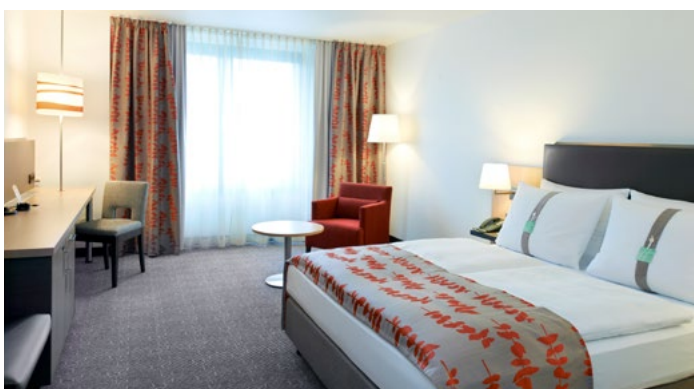

- Central location, Essen central station: 1 km, Underground station Berliner Platz: 350 m
- 168 generously proportioned rooms and apartments starting from 26 m² and equipped with flat screen televisions, windows that open fully, free coffee and tea-making facilities
- Free WIFI access with no time, download or device limits
- 5 conference rooms with natural daylight for up to 99 people and 2 separate coffee break areas
- Open lobby and bar
- Sauna with relaxation area, mini gym
- Underground parking, coach parking spaces
- Loyalty programme IHG® One Rewards for guests
- Loyalty programme IHG® Business Rewards (when booked on behalf of third parties)