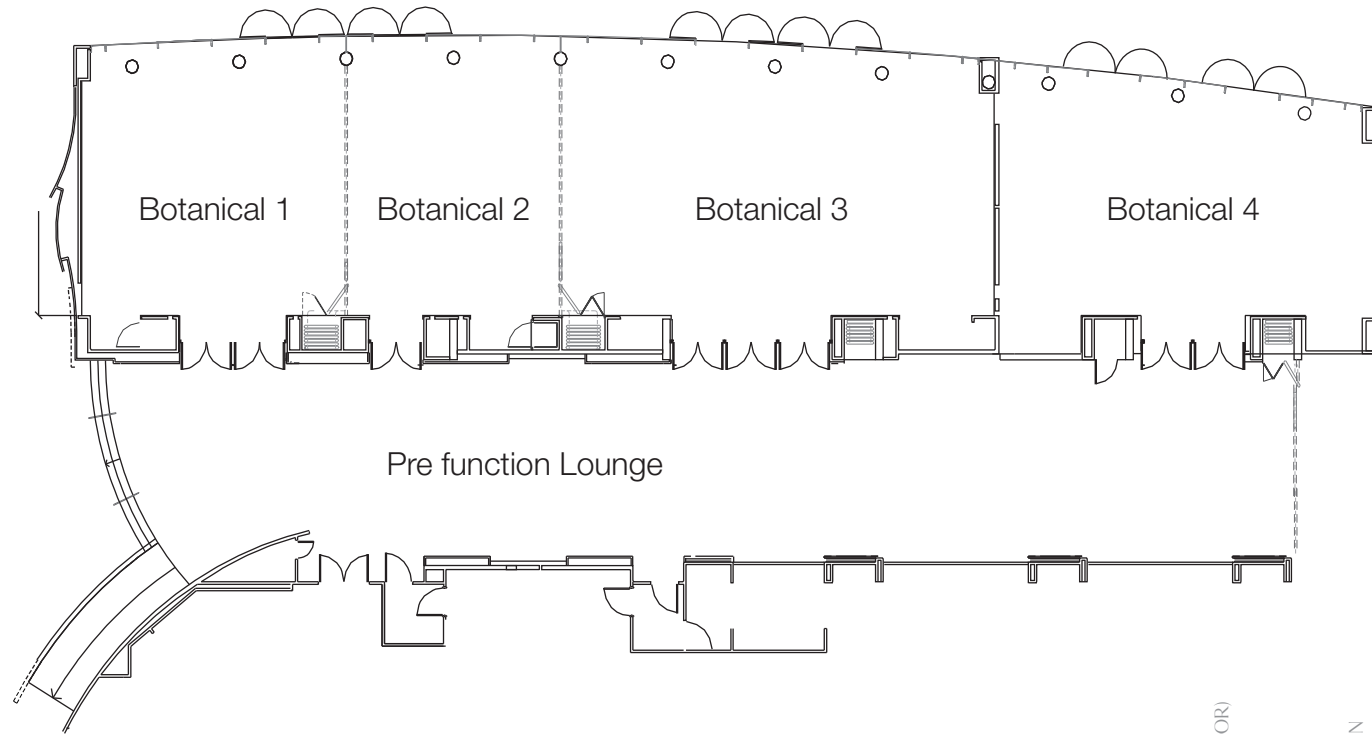

Botanicals can be split into four function spaces and includes a pre-function lounge area. Botanicals can seat 40 - 150 banquet style or 50 - 300 cocktail style.

With the assistance of a dedicated Wedding Planner, we will work closely with you on every detail from menu design to your wedding cake, floral creations to memorable theming. Whether you prefer a chic and modern wedding or an elegant and traditional reception, our dedicated team at Crown will ensure that you celebrate your love with friends and family in style.

FLOORPLAN

ROOM	AREA (M ²)	HEIGHT (M)	BOOTHS (3X2)	THEATRE	CLASSROOM (2.5 PER TABLE)	CABARET (NO DANCE FLOOR)	BANQUET (NO DANCE FLOOR)	BANQUET (STAGE & DANCE FLOOR)	COCKTAIL RECEPTION	U-SHAPE (2.5 PER TABLE)	BOARD ROOM (2.5 PER TABLE)
BOTANICAL ONE	112	3.6	-	84	44	48	50	40	84	27	22
BOTANICAL TWO	90	3.6	-	60	44	32	40	-	60	24	22
BOTANICAL THREE	182	3.6	-	104	57	56 (#64)	70 (#80)	40 (#60)	120	39*	46*
BOTANICAL FOUR	120	3.6	-	100	50	48	60*	50	100	39	40
BOTANICAL ONE & TWO	203	3.6	-	130	84	64	80	60	130	51	52
BOTANICAL TWO & THREE	273	3.6	-	164	78	88 (#112)	110 (#120)	80 (#100)	164	42	70
BOTANICAL	389	3.6	-	240	123	120	160	140	300	60	100