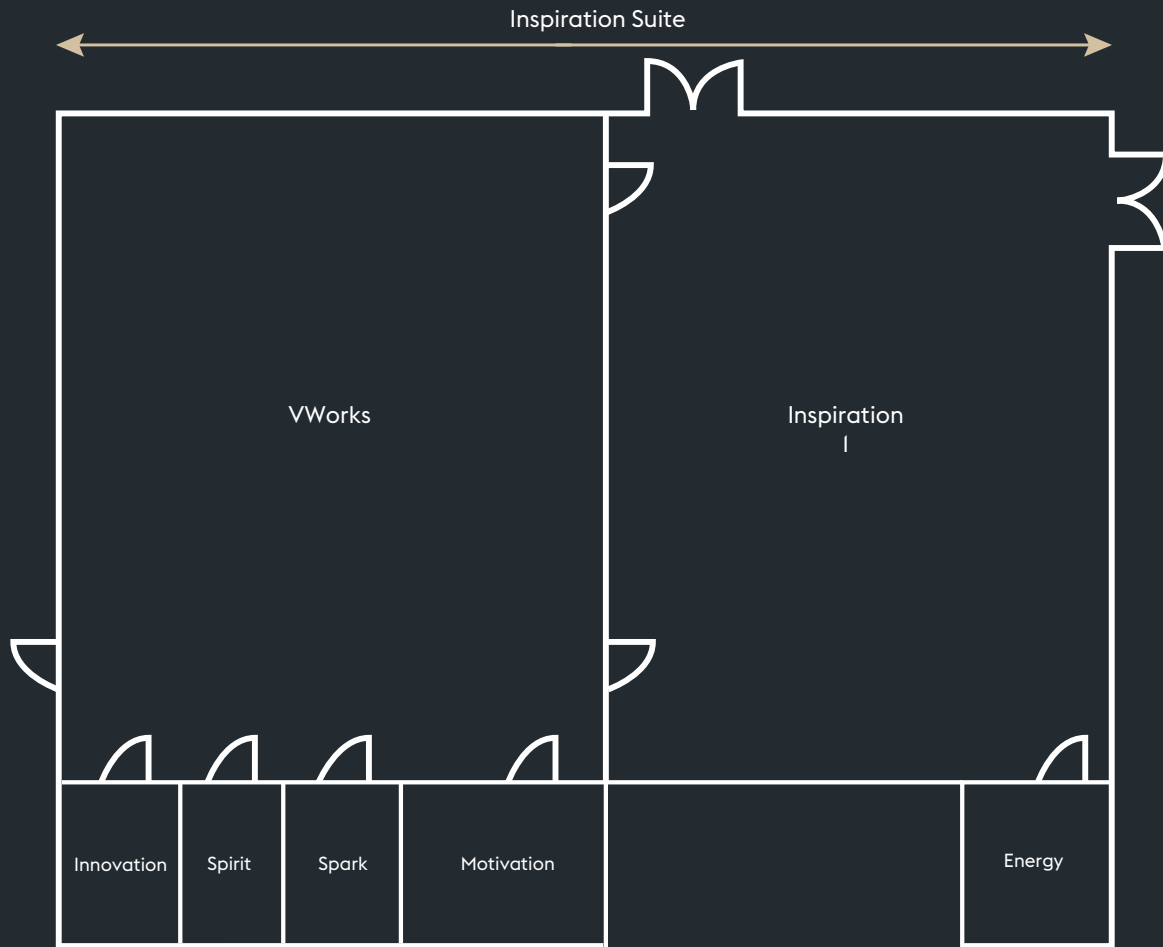

## FLOOR PLAN

Room Name	THEATRE	U-SHAPE	BOARDROOM	CLASSROOM	CABARET	BANQUETING	MAXIMUM HEIGHT	MAXIMUM LENGTH	MAXIMUM WIDTH
Inspiration Suite	260	80	70	120	130	200	2.85	27	12.5
Inspiration I	160	40	30	80	80	100	2.85	14	12.5
Motivation	30	-	20	8	-	-	3	7.76	4.05
Energy	14	-	8	-	6	8	3	4.43	4.05
Spirit Meeting Pod	-	-	6	-	-	-	2.2	3.02	2.78
Innovation Meeting Pod	-	-	6	-	-	-	2.2	3.02	2.78
Spark Meeting Pod	-	-	4	-	-	-	2.2	2.07	2.78