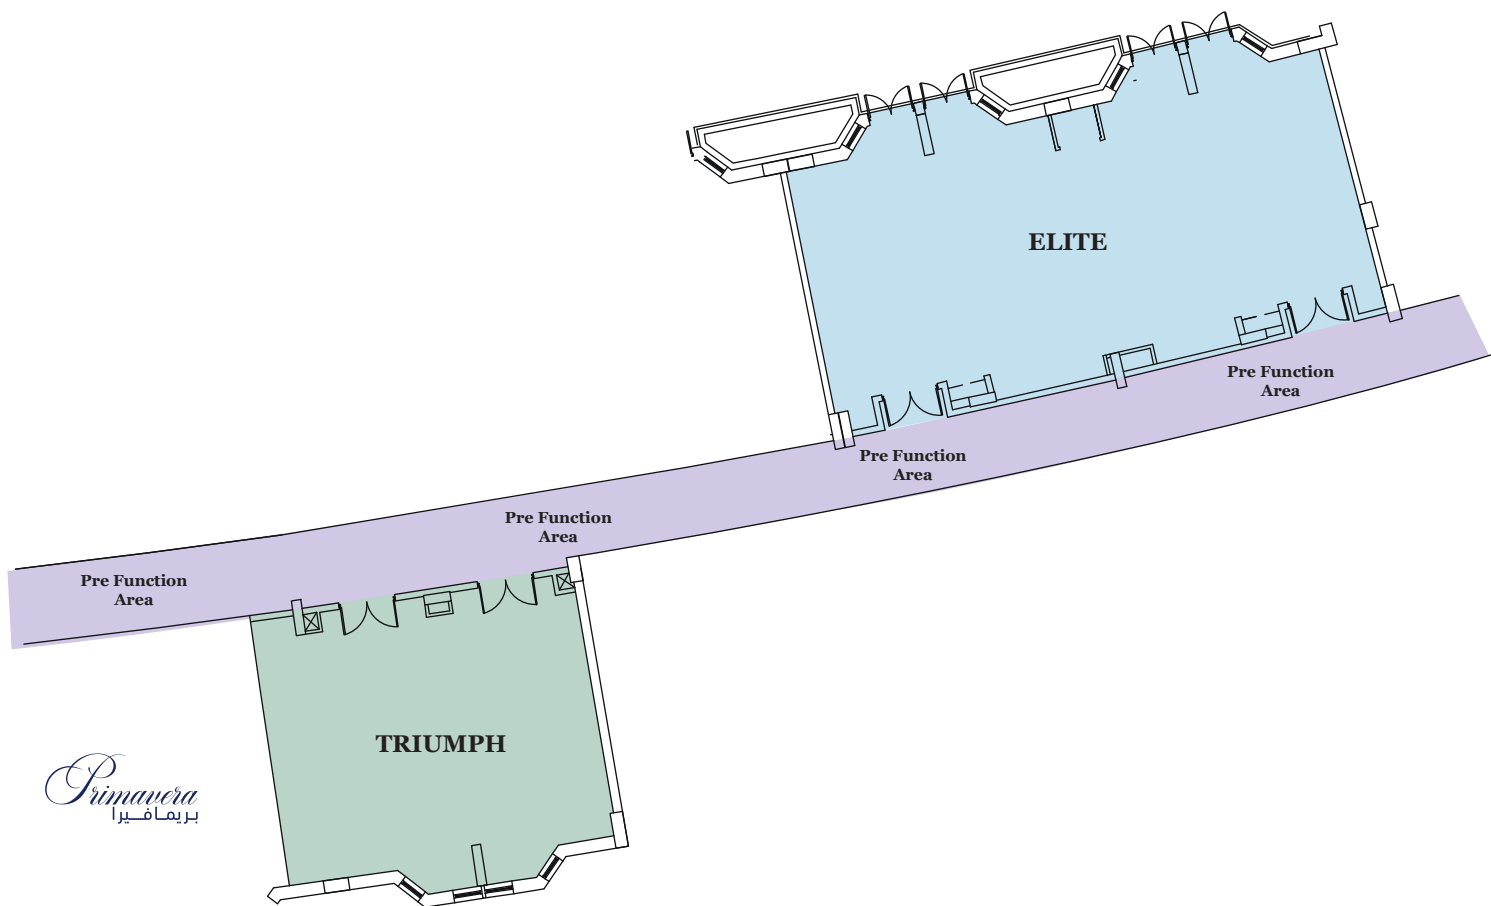

E: info@alaziziyahboutique.com | reservation@alaziziyahboutique.com

  [alaziziyahboutiquehotel](#)

alaziziyahboutique.com

Function Rooms	Capacity								Dimensions			
	Banquet	Classroom	Cocktail	Theatre	Half-Moon	U-shape	Boardroom	Hollow Square	Size in metres (L x W)	Height (m)	Area (sqm)	Area (sqft)
Elite	80	40	80	90	40	40	50	50	17.4 x 7.4	3.6	150	1615
Triumph	40	16	40	45	20	20	24	24	10.4 x 7.8	3.6	90	696

AL AZIZIYAH BOUTIQUE HOTEL

Al Baaya Street, Aspire Zone, P.O. Box 23833 Doha, Qatar

T: +974 4445 5555 | E: info@alaziziyahboutique.com | reservation@alaziziyahboutique.com

alaziziyahboutique.com

Function Rooms	Capacity								Dimensions			
	Banquet	Classroom	Cocktail	Theatre	Half-Moon	U-shape	Boardroom	Hollow Square	Size in metres (L x W)	Height (m)	Area (sqm)	Area (sqf)
Victory	40	16	30	40	20	20	20	20	8.7 x 7.4	3.6	75	808
Success	40	16	30	40	20	20	20	20	8.7 x 7.4	3.6	75	808
Combined	80	32	60	80	40	40	40	40	17.4 x 14.8	3.6	150	1616