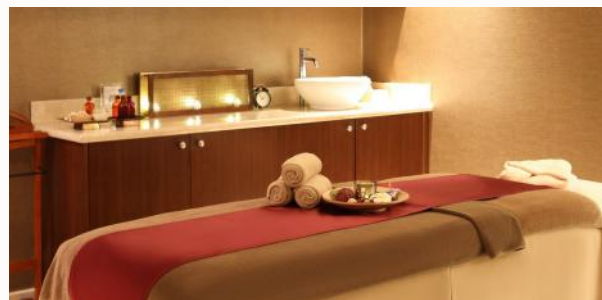

With the charm of an English country house and it's unique Victorian style, the hotel welcomes you to explore it's premises. We offers 139 rooms through 4 categories, ranging from stylish rooms to luxurious, spacious suites all traditionally designed and richly furnished, offering a cozy, warm, and comfortable feel.

No. of Rooms: 3

Bed type: 1 & 2 Bedroom Suite

PARK VILLA

Unique layout spanning on two floors and linked by a graceful internal winding staircase. The upper level boasts two spacious bedrooms, while the lower level features a living and dining area. Fully equipped kitchen with elegant marble countertops and flooring, with two bathrooms and a private balcony.

Timing: 9:00 am to 8:00 pm

SPA

Equipped with six spacious treatment rooms. Guest can enjoy a variety of massage therapies, beauty treatments and rich packages, by our experienced therapists.

Timing: 11:00 am to 9:00 pm

STEAM & SAUNA

Enhance your relaxation journey with our sauna, jacuzzi and steam room facilities, separate for males and females to ensure comfort and privacy.

Timing: 9:00 am to 8:00 pm

GYM

Personal training sessions connected with variety of state-of-the-art equipment ensure an exceptional workout experience.