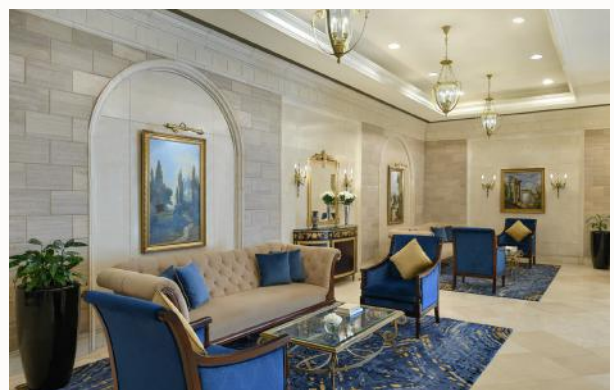

LOCATION

Al Aziziyah Boutique Hotel is situated on Al Baaya Street, 25 minutes away from the Hamad International Airport and 20 minutes from the City Centre.

Surrounded by attractions, our hotel is a stone's throw away from the Villaggio Mall and lively KidZania entertainment park.