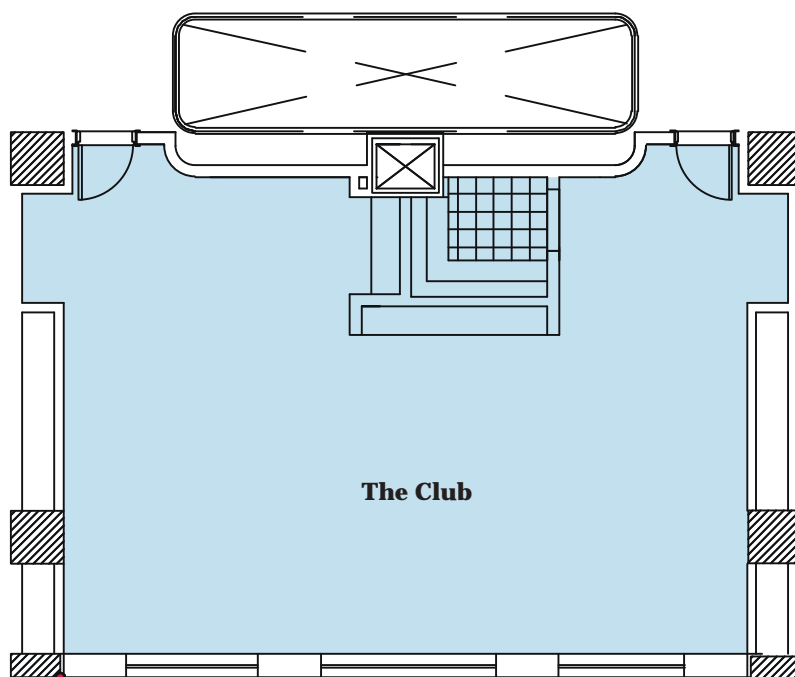

E: info@alaziziyahboutique.com | reservation@alaziziyahboutique.com

  [alaziziyahboutiquehotel](#)

alaziziyahboutique.com

Function Rooms	Capacity								Dimensions			
	Banquet	Classroom	Cocktail	Theatre	Half-Moon	U-shape	Boardroom	Hollow Square	Size in metres (L x W)	Height (m)	Area (sqm)	Area (sqf)
The Club	30	16	30	40	15	18	20	20	11.6 x 5.4	3.1	65	700