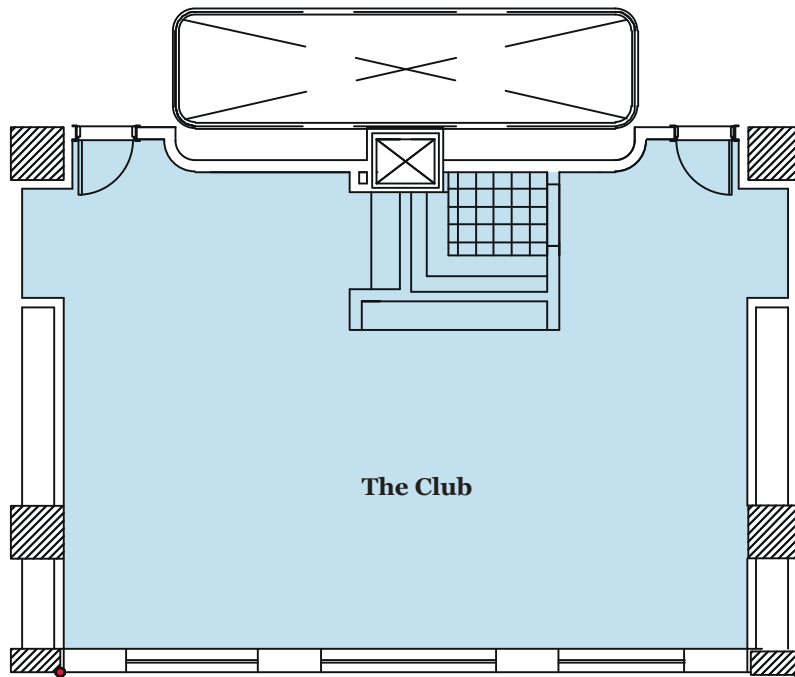

E: info@alaziziyahboutique.com | reservation@alaziziyahboutique.com

  [alaziziyahboutiquehotel](#)

alaziziyahboutique.com

Function Rooms	Capacity								Dimensions			
	Banquet	Classroom	Cocktail	Theatre	Half-Moon	U-shape	Boardroom	Hollow Square	Size in metres (L x W)	Height (m)	Area (sqm)	Area (sqft)
Elite	80	40	80	90	40	40	50	50	17.4 x 7.4	3.6	150	1615
Triumph	40	16	40	45	20	20	24	24	10.4 x 7.8	3.6	90	696

AL AZIZIYAH BOUTIQUE HOTEL

Al Baaya Street, Aspire Zone, P.O. Box 23833 Doha, Qatar

T: +974 4445 5555 | E: info@alaziziyahboutique.com | reservation@alaziziyahboutique.com

alaziziyahboutique.com

Function Rooms	Capacity								Dimensions			
	Banquet	Classroom	Cocktail	Theatre	Half-Moon	U-shape	Boardroom	Hollow Square	Size in metres (L x W)	Height (m)	Area (sqm)	Area (sqf)
Victory	40	16	30	40	20	20	20	20	8.7 x 7.4	3.6	75	808
Success	40	16	30	40	20	20	20	20	8.7 x 7.4	3.6	75	808
Combined	80	32	60	80	40	40	40	40	17.4 x 14.8	3.6	150	1616

AL AZIZIYAH BOUTIQUE HOTEL

Al Baaya Street, Aspire Zone, P.O. Box 23833 Doha, Qatar

T: +974 4445 5555 | E: info@alaziziyahboutique.com | reservation@alaziziyahboutique.com

alaziziyahboutique.com

Function Rooms	Capacity								Dimensions			
	Banquet	Classroom	Cocktail	Theatre	Half-Moon	U-shape	Boardroom	Hollow Square	Size in metres (L x W)	Height (m)	Area (sqm)	Area (sqf)
The Club	30	16	30	40	15	18	20	20	11.6 x 5.4	3.1	65	700