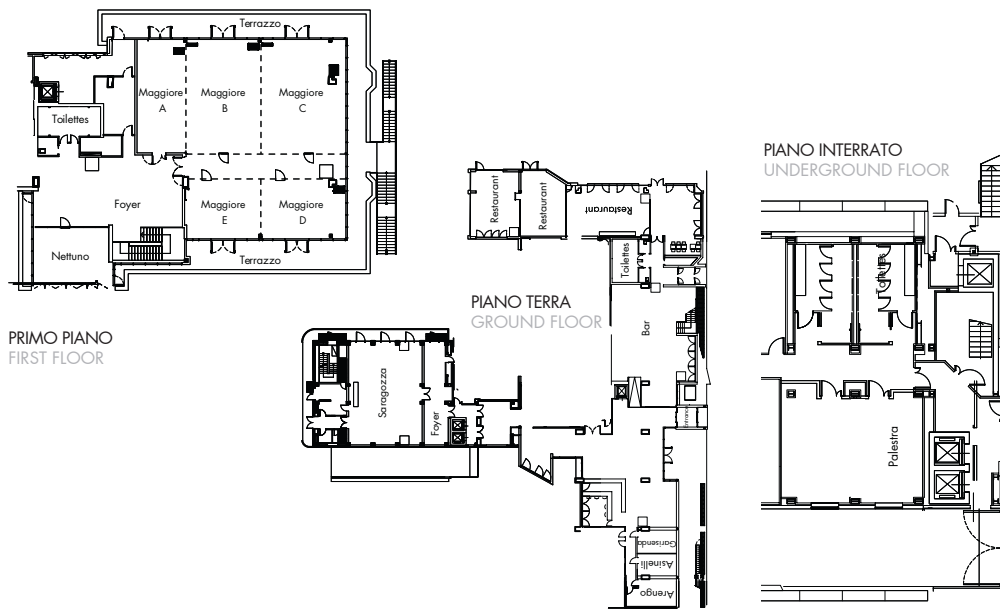

ATTREZZATURE STANDARD GRATUITE / FREE STANDARD MEETING EQUIPMENT

Lavagna a fogli mobili / Flip Chart

Hospitality desk / Hospitality desk

ATTREZZATURE SU RICHIESTA / MEETING EQUIPMENT ON REQUEST

Videobeam (videoproiettore collegabile a PC con grande schermo)
LCD projector
Videoconferenza / Videoconference
Puntatore laser / Laser Marker

Schermo (a partire da 1,80x1,80 mt) / Wide screen
Proiezione diapositive / Slide projector
Registrazione audio / Audio recording
Schermo / Screen

Lettore DVD / Dvd player
Monitor TV / Tv Monitor
Registrazione video / Video Recording

SERVIZI SU RICHIESTA / SERVICE ON REQUEST

Servizio segreteria / Secretary service
Servizio hostess / Hostesses

Traduzione simultanea / Simultaneous translation
Servizi fotografici / Photo service

Allestimenti floreali / Flower decorations
Assistenza Tecnica / Technical Assistance

UNAHOTELS Hotel Bologna Fiera	Teatro Theatre		Scuola Classroom		Tavolo a U U shape		Tavolo unico Board room		Banchetti Banquets		Cocktail Cocktail		Dimensioni Dimensions	Altezza Height	m² m2	Porte Doors	Luce Light
	Standard	Social	Standard	Social	Standard	Social	Standard	Social	Standard	Social	Standard	Social					
Maggiore A+B+C+D+E	238	100	150	60	-	-	-	-	220	88	238	100	-	2,75	362	1,8x2,1	√
Maggiore B+C+D+E	191	90	130	52	-	-	-	-	210	80	220	90	15,7x19,8	2,75	310	1,8x2,1	√
Plenaria Saragozza	165	60	80	32	40	21	50	24	80	40	80	40	15,5x10,9	3,90	169	1,8x2,1	√
Maggiore A+B	95	37	50	21	20	12	20	12	60	25	60	25	12x11,3	2,75	136	-	√
Maggiore B+C	124	48	60	25	28	18	28	20	80	40	80	40	15,7x11,3	2,75	178	0,9x2,1	√
Maggiore C+D	102	47	66	22	50	22	56	22	80	40	80	40	8,3x19,8	2,75	164	1,8x2,1	√
Maggiore D+E	67	30	40	19	40	17	45	17	50	20	60	25	15,9x5,9	2,75	95	0,9x2,1	√
Maggiore C	67	27	36	15	30	14	30	14	50	20	60	25	8,3x11,3	2,75	95	0,9x2,1	√
Maggiore B	57	21	33	13	28	12	30	12	40	15	50	20	7,3x11,3	2,75	81	0,9x2,1	√
Maggiore A	36	16	24	7	20	11	24	11	30	12	35	15	4,7x11,3	2,75	52	1,4x2,1	√
Maggiore D	35	13	18	10	18	9	20	10	25	10	35	15	8,3x5,9	2,75	50	0,9x2,1	√
Nettuno	30	13	18	9	16	8	16	8	16	8	25	10	6,0x7,4	2,75	43	0,9x2,1	√
Maggiore E	32	13	18	9	16	8	16	8	16	8	25	10	7,5x5,9	2,75	45	0,9x2,1	√
Arengo	16	9	12	6	12	6	14	7	-	-	-	-	4,1x5,6	3,00	23	0,9x2,1	√
Asinelli	13	6	6	4	-	-	10	4	-	-	-	-	3,4x5,6	3,00	19	0,9x2,1	√
Garisenda	14	6	6	4	-	-	10	4	-	-	-	-	3,4x5,6	3,00	20	0,9x2,1	√
Foyer primo piano	-	-	-	-	-	-	-	-	40	15	60	30	14,7x6,8	3,00	105	-	√

Standard space capacity

Social distancing space capacity