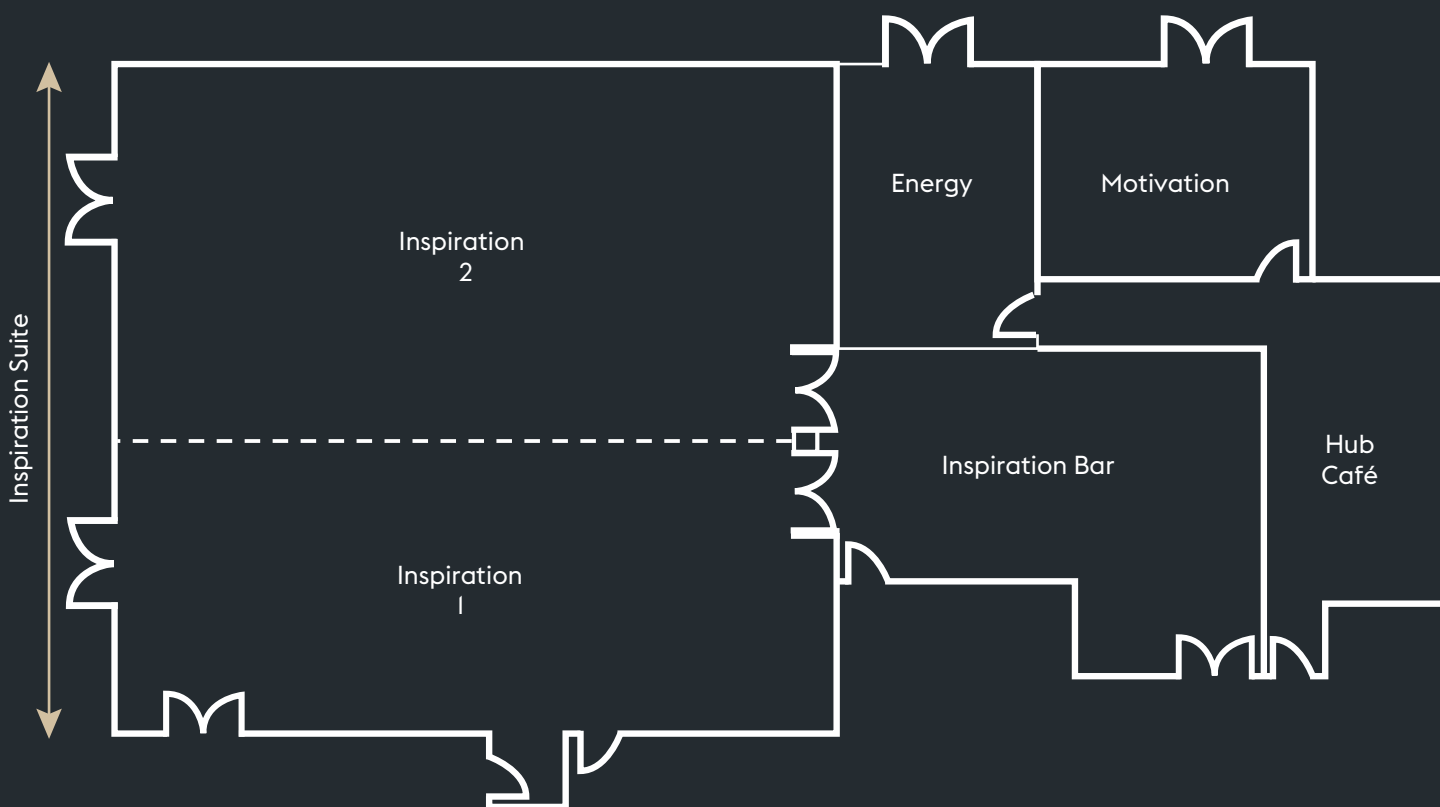

meeting, events and banqueting

FLOOR PLAN

Room Name	THEATRE	U-SHAPE	BOARDROOM	CLASSROOM	CABARET	BANQUETING	MAXIMUM HEIGHT	MAXIMUM LENGTH	MAXIMUM WIDTH
Inspiration Suite	350	100	80	150	160	200	3.5	16.50	15.50
Inspiration 1	120	60	50	60	40	80	3.5	16.50	6.80
Inspiration 2	200	80	50	80	60	120	3.5	16.50	8.60
Energy	30	-	16	-	-	20	3.2	4.62	6.49
Motivation	30	-	14	-	-	-	3.2	4.83	6.39