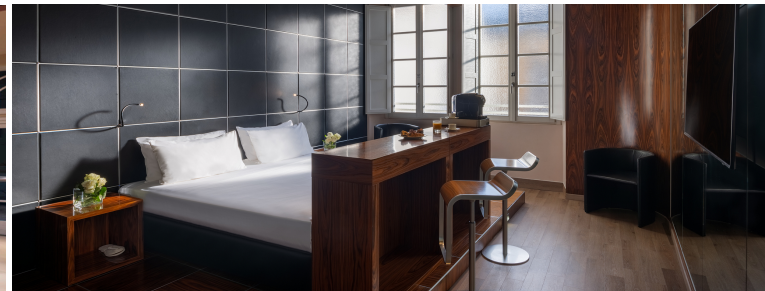

Centro città
Centro città

Firenze Expo e Congressi - 2,5 km
Firenze Expo e Congressi - 2,5 km

A. Vespucci (FLR) - 8 km
A. Vespucci (FLR) - 8 km

Firenze SMR - 2 km
Firenze SMR - 2 km

PUNTI DI FORZA

- Hotel dal design eccentrico progettato dall'architetto Fabio Novembre.
- Sale meeting con tonalità di illuminazione personalizzabili.
- Connessione Wi-Fi gratuita.

BUONO A SAPERSI

- Garage e parcheggio privati.
- Navetta da/per stazione Firenze S.M.N (su richiesta, a pagamento).
- Noleggio biciclette.
- Dehor estivo.
- "Pillowow" scelta della tipologia di cuscino preferita.
- Situato all'esterno della zona ZTL, facilmente raggiungibile in auto.
- Stazione di ricarica Tesla per auto elettriche disponibile.

KEY FEATURES

- Eccentric hotel design created by the architect Fabio Novembre.
- Meeting room with adjustable lighting to suit the mood required.
- Free Wi-Fi Connection.

GOOD TO KNOW

- Private parking and garage.
- Shuttle bus from and to the main station Firenze SMN (on request and on payment).
- Bike hire available.
- Outdoor area in the summer months.
- "Pillowow" the choice of the preferred pillow.
- Located outside of the ZTL zone, easily accessible by car.
- Electric cars Tesla Charging station available.