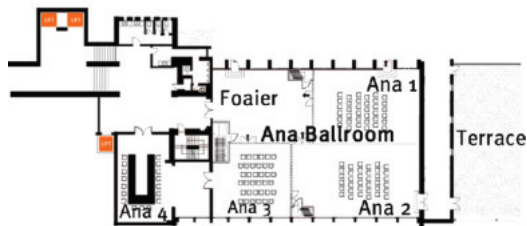

TRANSPORT

Free Private parking;
Public transport nearby;
Charging stations for electric cars.

CONFERENCE ROOMS

One modular event room (3 sections)
Capacity up to 450 de persons;
8 meetings rooms with natural light;
Spacious rooms for coffee and coffee breaks
buffet standing.

OTHER FACILITIES

Full technical support and equipment including:
screen, flipchart, video projector, system audio,
multimedia, lights, DJ, dance floor or creative
interior decorations for any type of event;
TERRACE - possibility for lunch / dinner barbeque ;

ROOM PLAN

4 Floor Plan