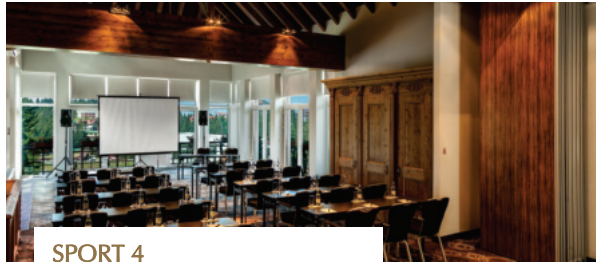

SPORT 4
ELEGANCE & NATURALNESS

With a capacity of up to 100 people, the hall offers natural light and opening in to the terrace, and in interior, access to an elegant foyer and panoramic elevator intended exclusively for event participants.