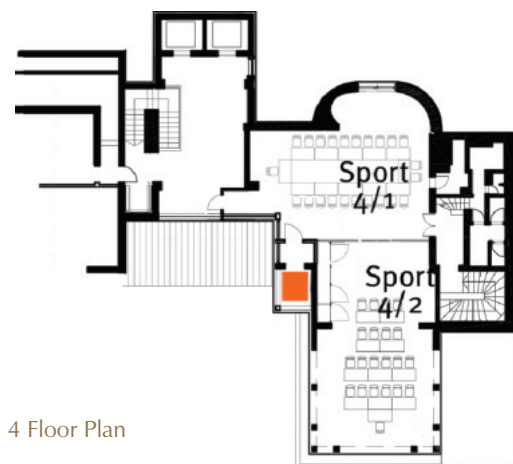

CONFERENCE ROOMS

One modular event room (3 sections)
Capacity up to 450 de persons;
8 meetings rooms with natural light;
Spacious rooms for coffee and coffee breaks
buffet standing.

OTHER FACILITIES

Full technical support and equipment including:
screen, flipchart, video projector, system audio,
multimedia, lights, DJ, dance floor or creative
interior decorations for any type of event;
TERRACE - possibility for lunch / dinner barbeque ;

ROOM PLAN

4 Floor Plan

CONFERENCE ROOMS

ANA BALLROOM - MODULAR
EXPLORATION & CUSTOMIZATION

Modular space with terrace to the fir forest and foyr for the coffee break, adaptable to the various of events - from corporate conferences to unforgettable parties.