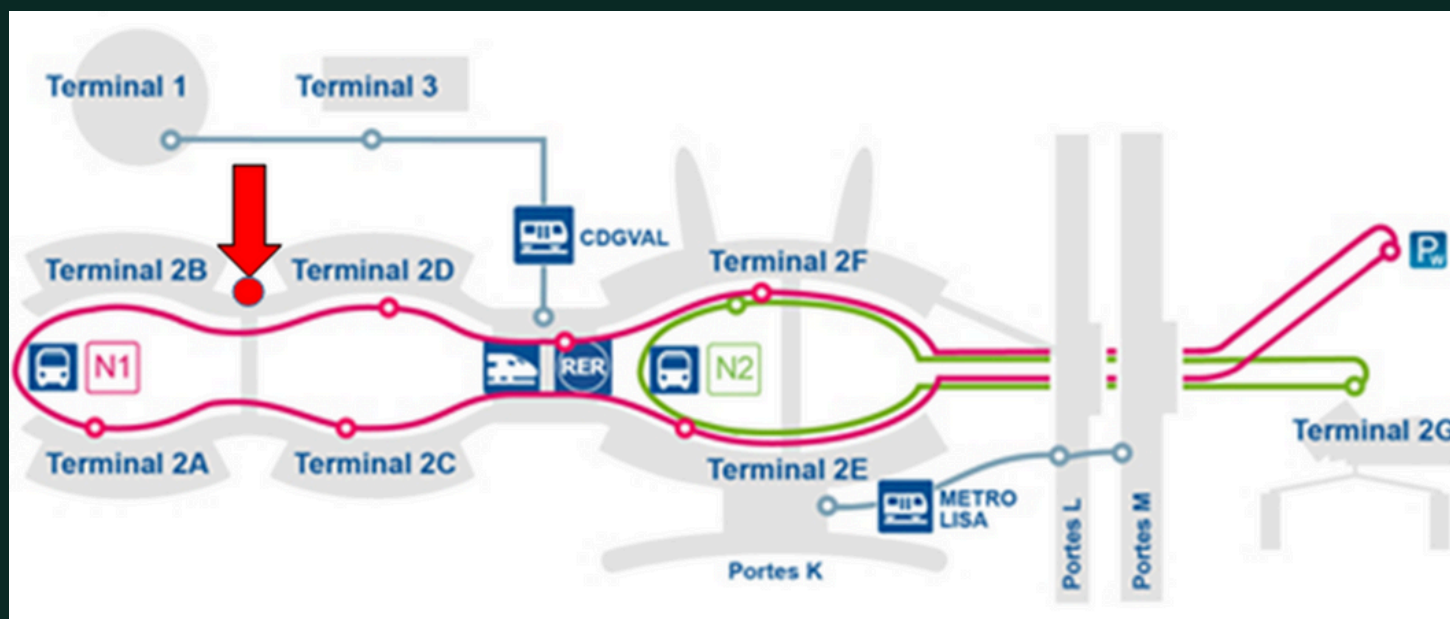

## SHUTTLE SERVICE

To find our shuttle go between Terminal 2B and Terminal 2D

## SHUTTLE TIMETABLE

MORNING	
HOTEL	BETWEEN T2B - T2D
06:00	06:15
06:30	06:45
07:00	07:15
07:30	07:45
08:00	08:15
08:30	08:45
09:00	09:15
09:30	09:45
10:00	10:15
10:30	10:45
11:00	11:15
11:30	11:45
12:00	12:15

## SERVICE DE NAVETTE

Pour trouver notre navette, allez entre le terminal 2B et le terminal 2D.