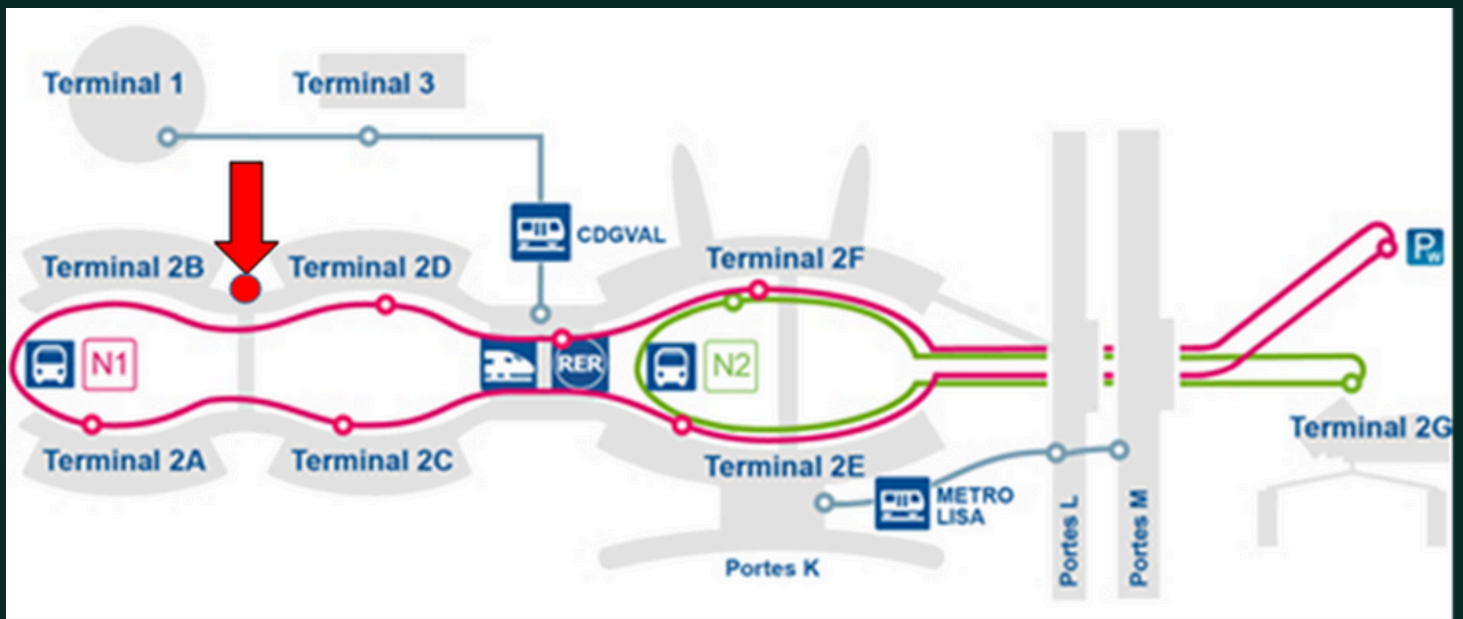

# VAN DER VALK HOTEL PARIS CDG AIRPORT

## SHUTTLE SERVICE

To find our shuttle go between Terminal 2B and Terminal 2D

## SHUTTLE TIMETABLE

MORNING	
HOTEL	BETWEEN T2B - T2D
06:00	06:15
06:30	06:45
07:00	07:15
07:30	07:45
08:00	08:15
08:30	08:45
09:00	09:15
09:30	09:45
10:00	10:15
10:30	10:45
11:00	11:15
11:30	11:45
12:00	12:15

## SERVICE DE NAVETTE

Pour trouver notre navette, allez entre le terminal 2B et le terminal 2D.