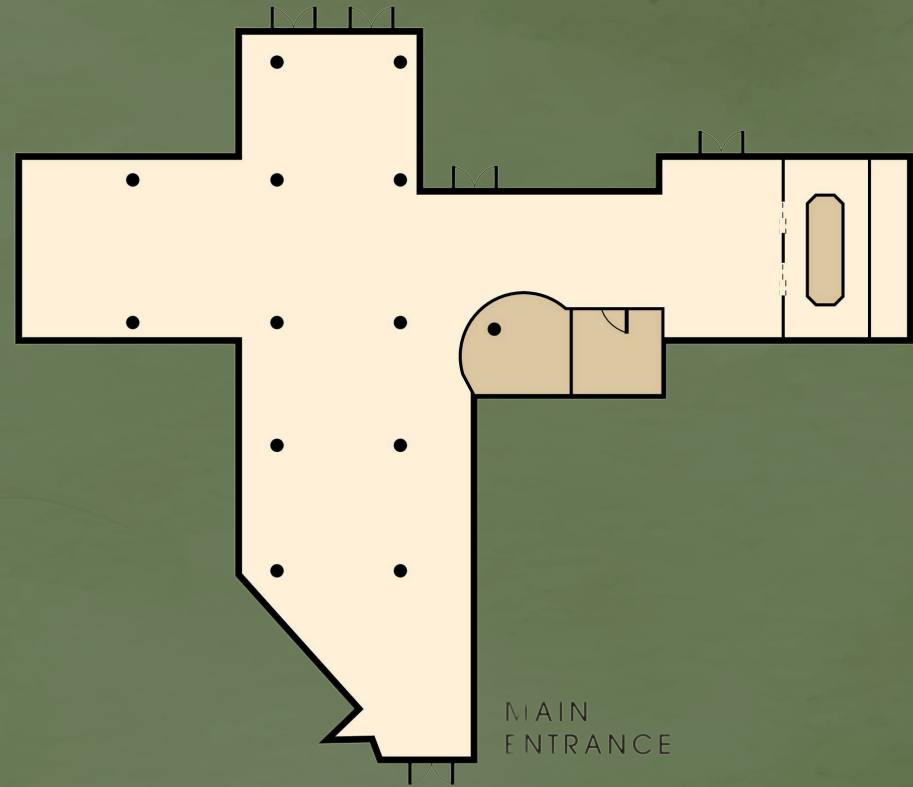

Amber

Level 2M

Rooms	Level	Size (Sq m)	Size (Sq M) (L' x W')	Height (m)	 Round Table	 Theatre	 Boardroom	 U-Shape	 Classroom
Amber	2M	390	42 x 34	3	120	120	-	-	60