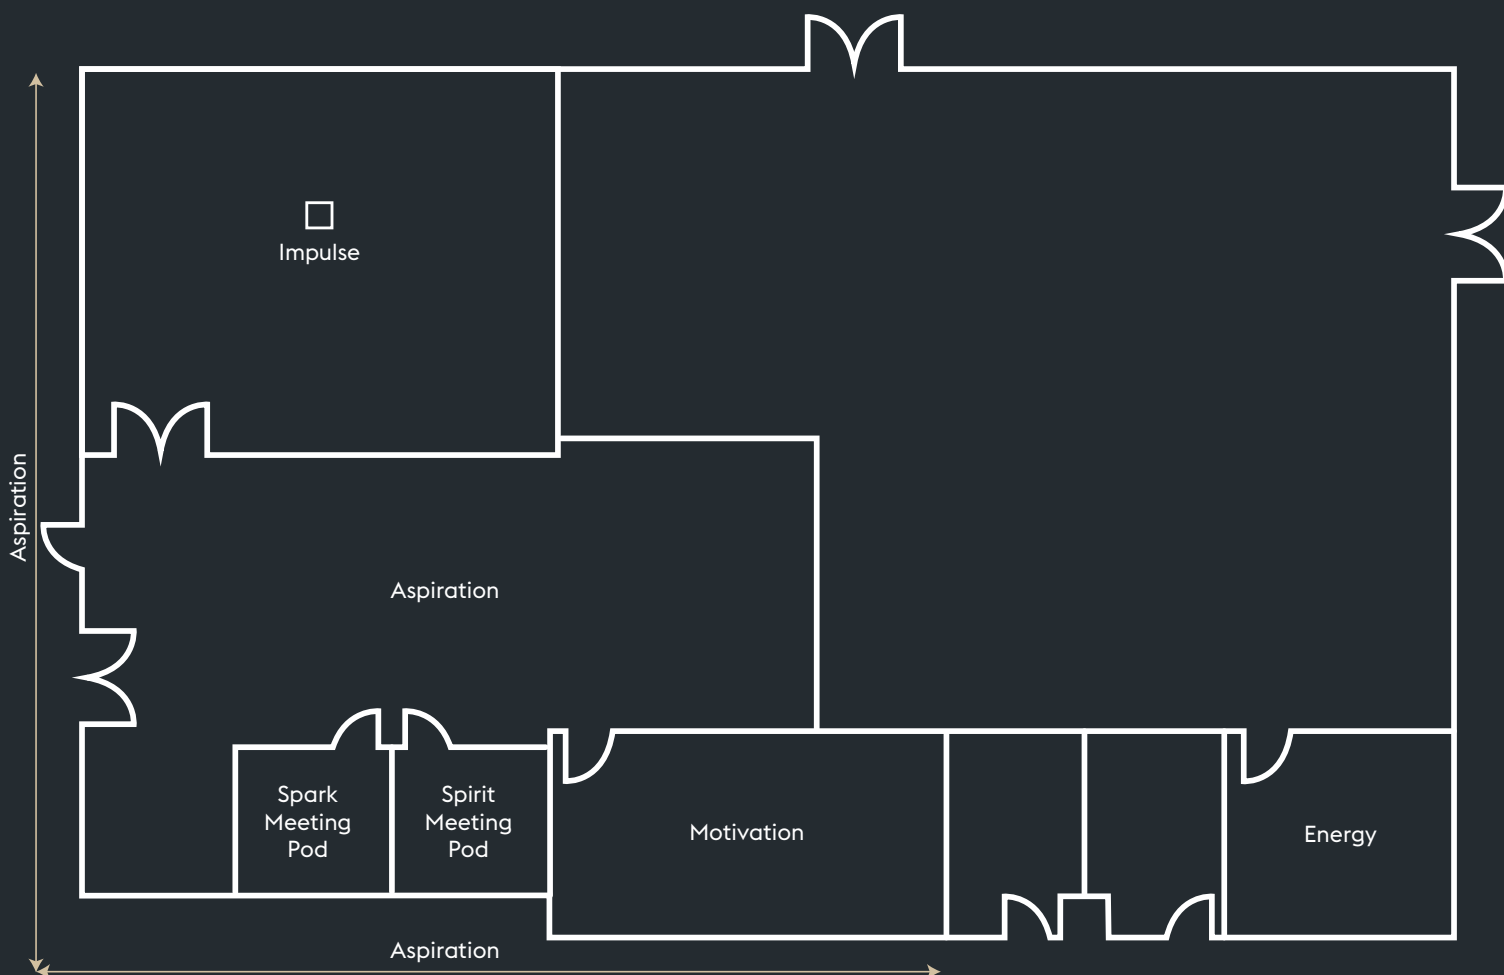

## FLOOR PLAN

Room Name	THEATRE	U-SHAPE	BOARDROOM	CLASSROOM	CABARET	BANQUETING	MAXIMUM HEIGHT	MAXIMUM LENGTH	MAXIMUM WIDTH
Impulse	70	20	20	20	45	50	3	9	7
Motivation	40	-	20	-	-	30	3	4	8
Energy	-	-	10	-	-	-	3	4	4
Aspiration	80	-	30	30	60	80	3	5.5	12
Spark Meeting Pod	-	-	6	-	-	-	2.8	2.3	3
Spirit Meeting Pod	-	-	6	-	-	-	2.8	2.3	3