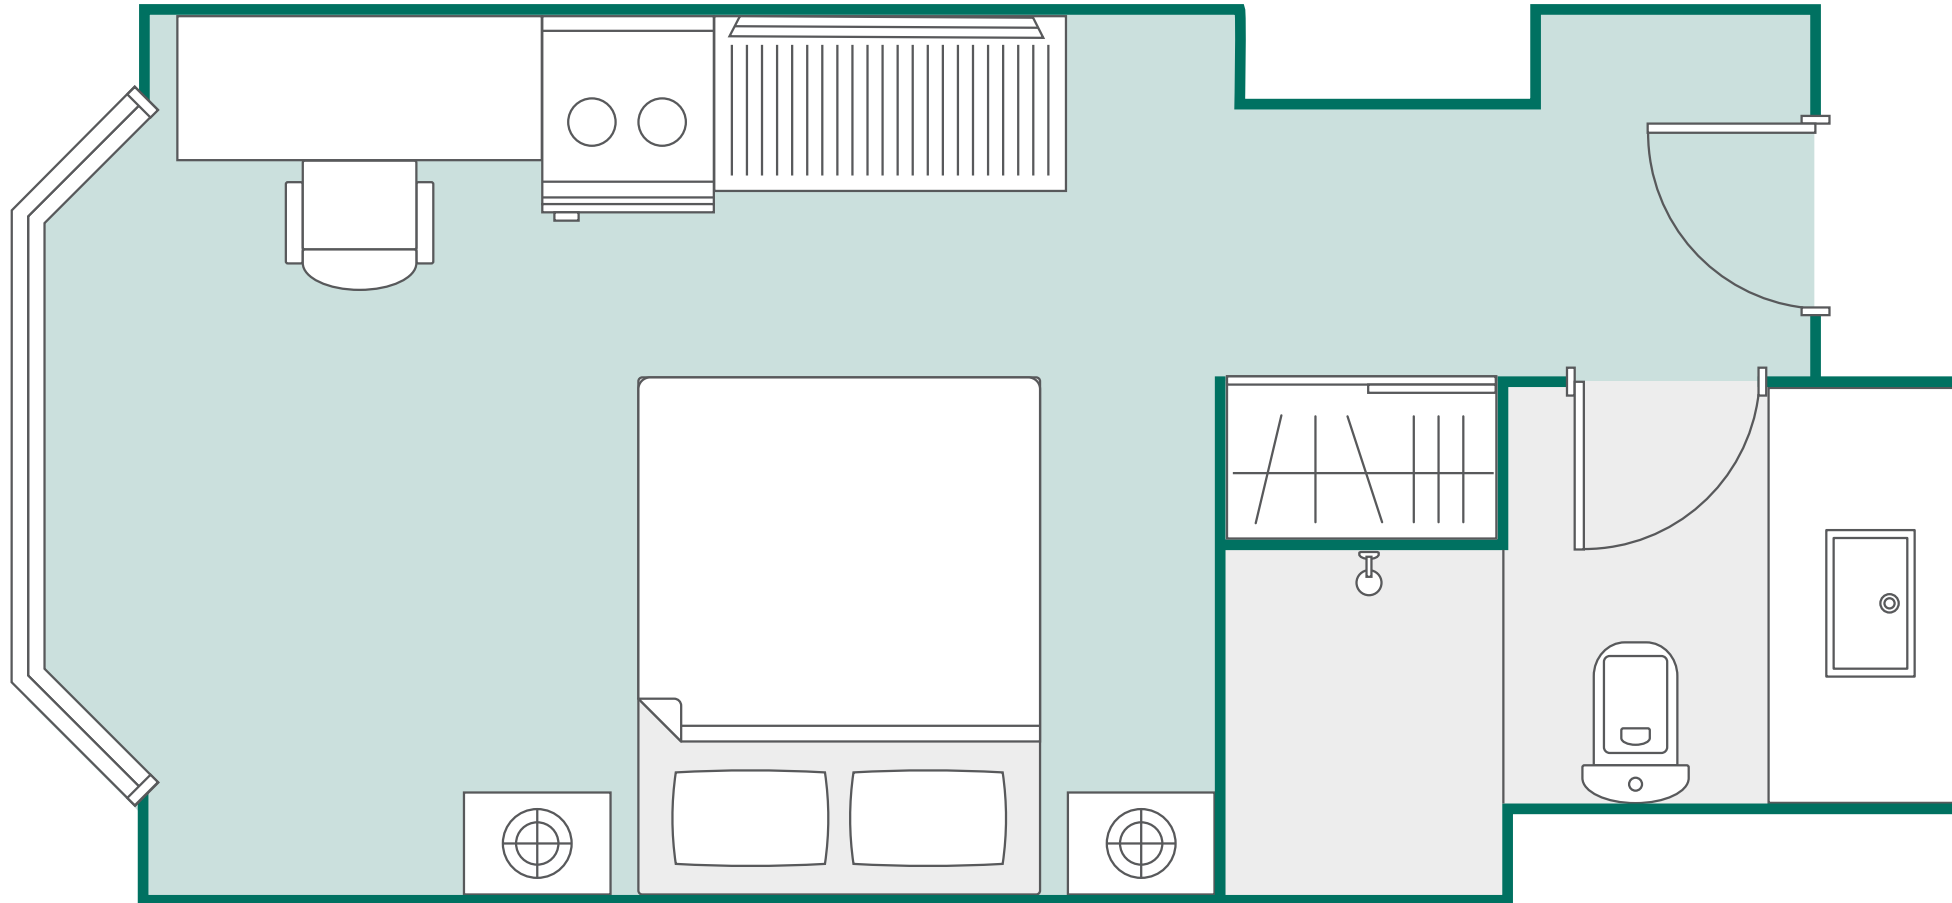

SUNWAY HOTEL HANOI - SUPERIOR KING ROOM

Room Size: 24 - 28 sqm

All room layout plans contained herein are for reference only and shall not constitute any warranty whether expressly or implicitly. The room layout plans used are for illustrative and general indication purpose only and are not intended to express the specific layouts and dimensions of the hotel's guestrooms. Each room layout serves only as guidance and do not necessarily represent the final and/or the assigned guestroom.