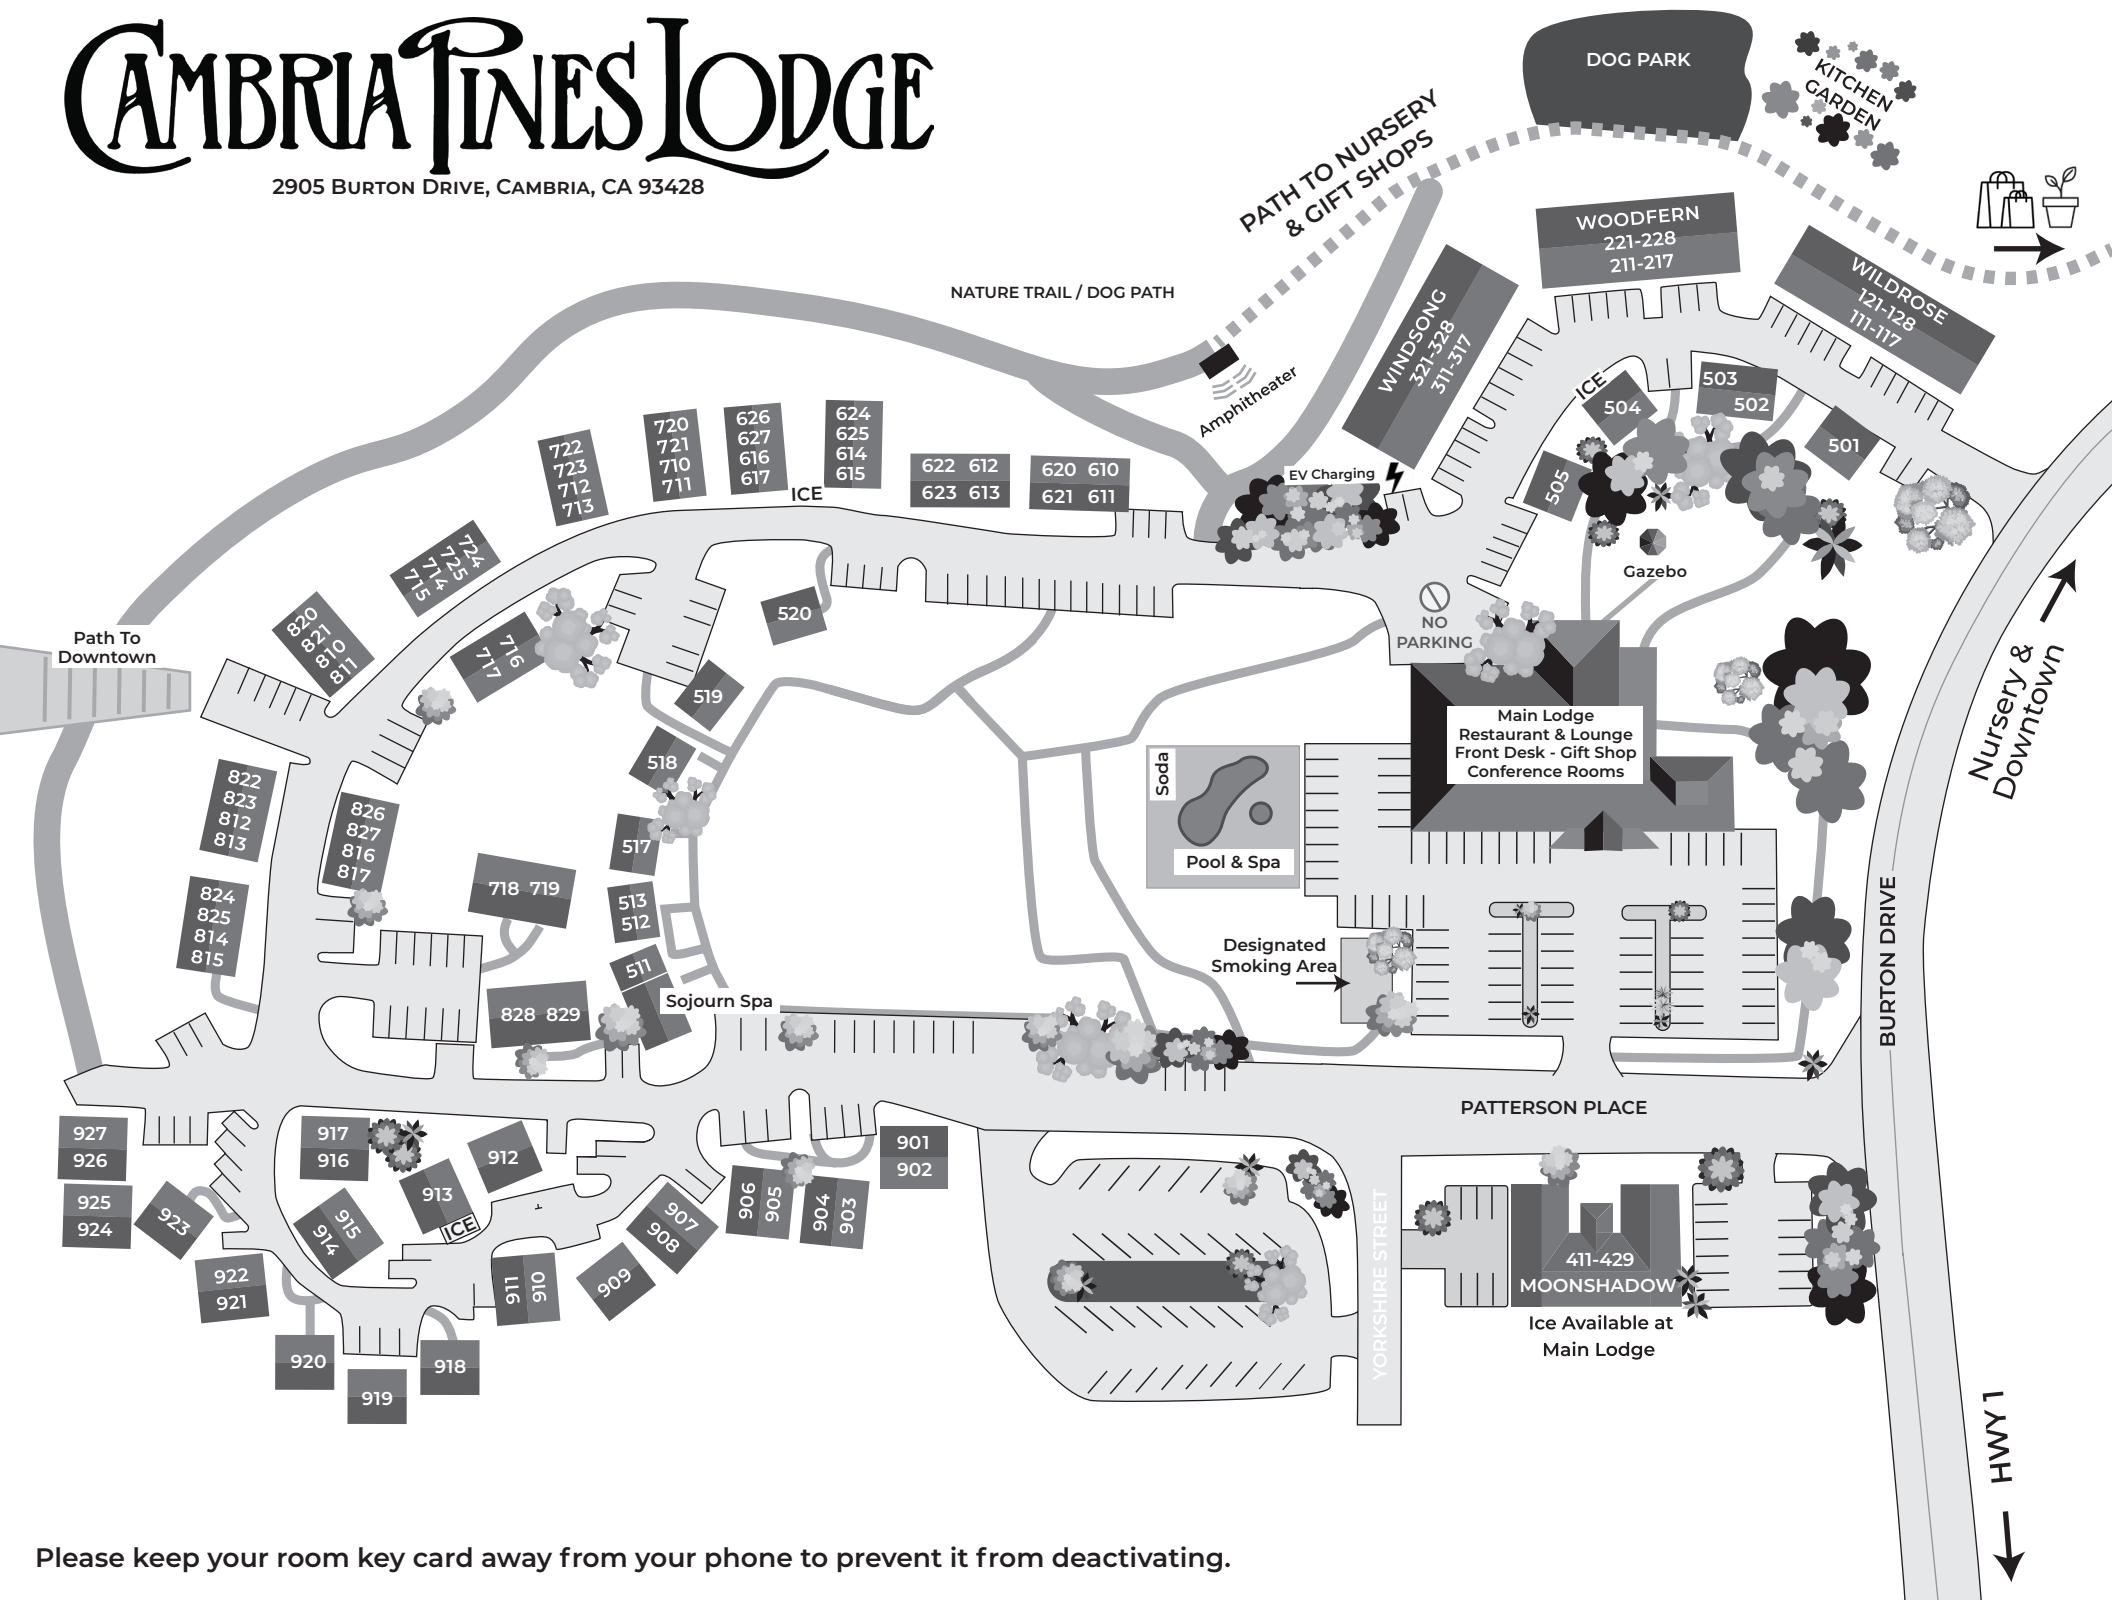

CAMBRIA PINES LODGE

2905 BURTON DRIVE, CAMBRIA, CA 93428

Please keep your room key card away from your phone to prevent it from deactivating.