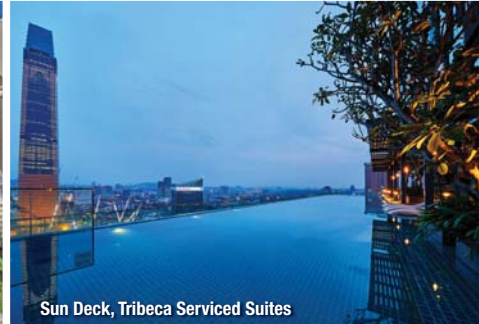

Hotel Capitol Kuala Lumpur

Sun Deck, Tribeca Serviced Suites

Pinnacle Suite, Tribeca Serviced Suites

标志性地点

10ROOMS, Hotel Capitol

The Grace

Lobby, The Grace