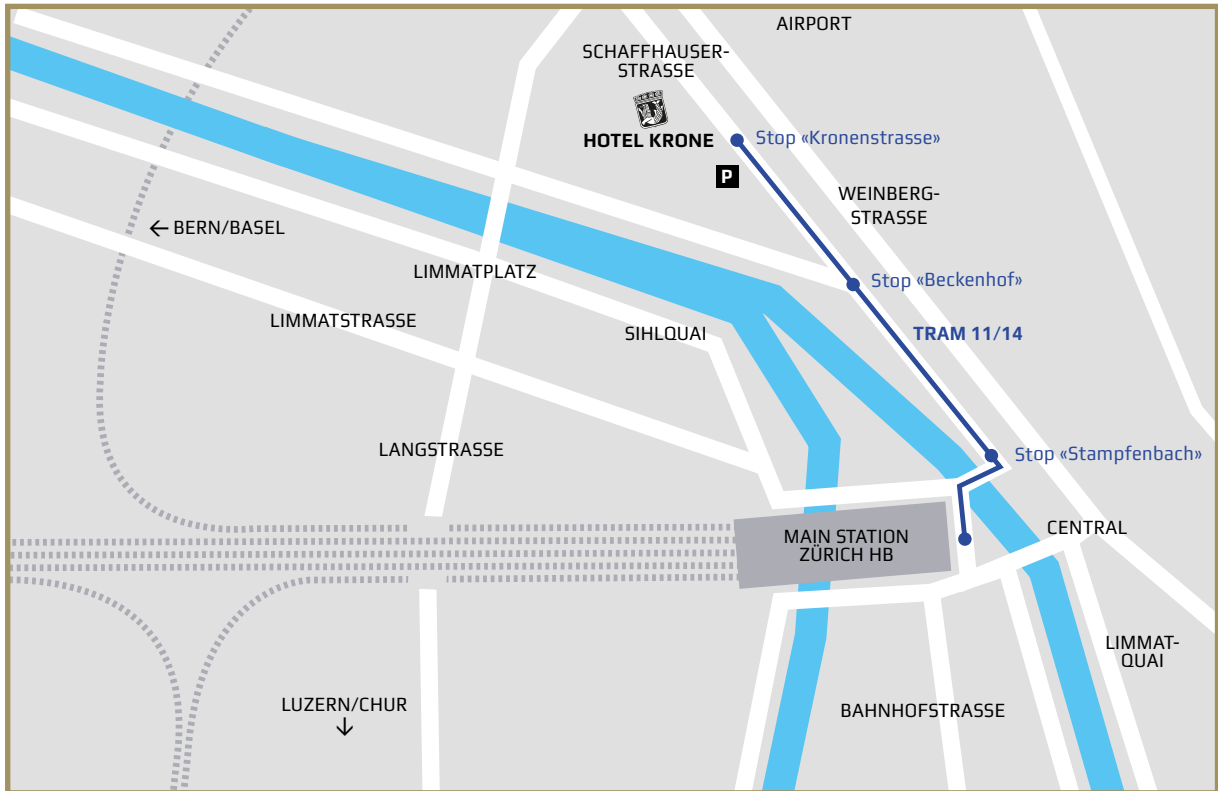

HOTEL KRONE UNTERSTRASS ZÜRICH

Schaffhauserstrasse 1, CH-8006 Zürich
Tel +41 (0)44 360 56 56
Fax +41 (0)44 360 56 00
www.hotel-krone.ch, info@hotel-krone.ch

4*-Stadthotel. 80 klimatisierte Hotelzimmer
2 Restaurants & Bar «differente»
7 Seminar- & Banketträume bis 200 Personen
Zentrale City-Lage. Eigene Parkplätze

How to find us

By car

From Schaffhausen/Airport/Winterthur/St. Gallen

Direction **Zürich City** → pass through **Schöneichtunnel** and **Milchbucktunnel** → keep right direction **Wipkingen** → turn right until **Schaffhauserplatz** → follow the hotel sign and turn right → the hotel is on the right hand side

From Bern/Basel/Genf

Direction **Zürich City** → direction **Schaffhausen/Winterthur/Flughafen** → across the Hardbrücke → direction **Schaffhauserplatz/Zoo/Höngg** → follow the road until **Schaffhauserplatz** → follow the hotel sign and turn right → the hotel is on the right hand side

From Chur/Luzern/Zug/St. Gotthard

Direction **Zürich City** → direction **Bern/Basel/St.-Gallen/Flughafen/Westring-Zürich** → across the Hardbrücke → direction **Schaffhauserplatz/Zoo/Höngg** → follow the road until **Schaffhauserplatz** → follow the hotel sign and turn right → the hotel is on the right hand side

With the public transport

From the airport

Tram Nr. **10** (direction «Bahnhofplatz/HB») until «Milchbuck» → change to Tram Nr. **14** (direction «Triemli») → get off at «Kronenstrasse»

Or

From the main station (Zürich HB)

Mit Nr. **14** (direction «Seebach») or Nr. **11** (direction «Auzelg») → get off at «Kronenstrasse»