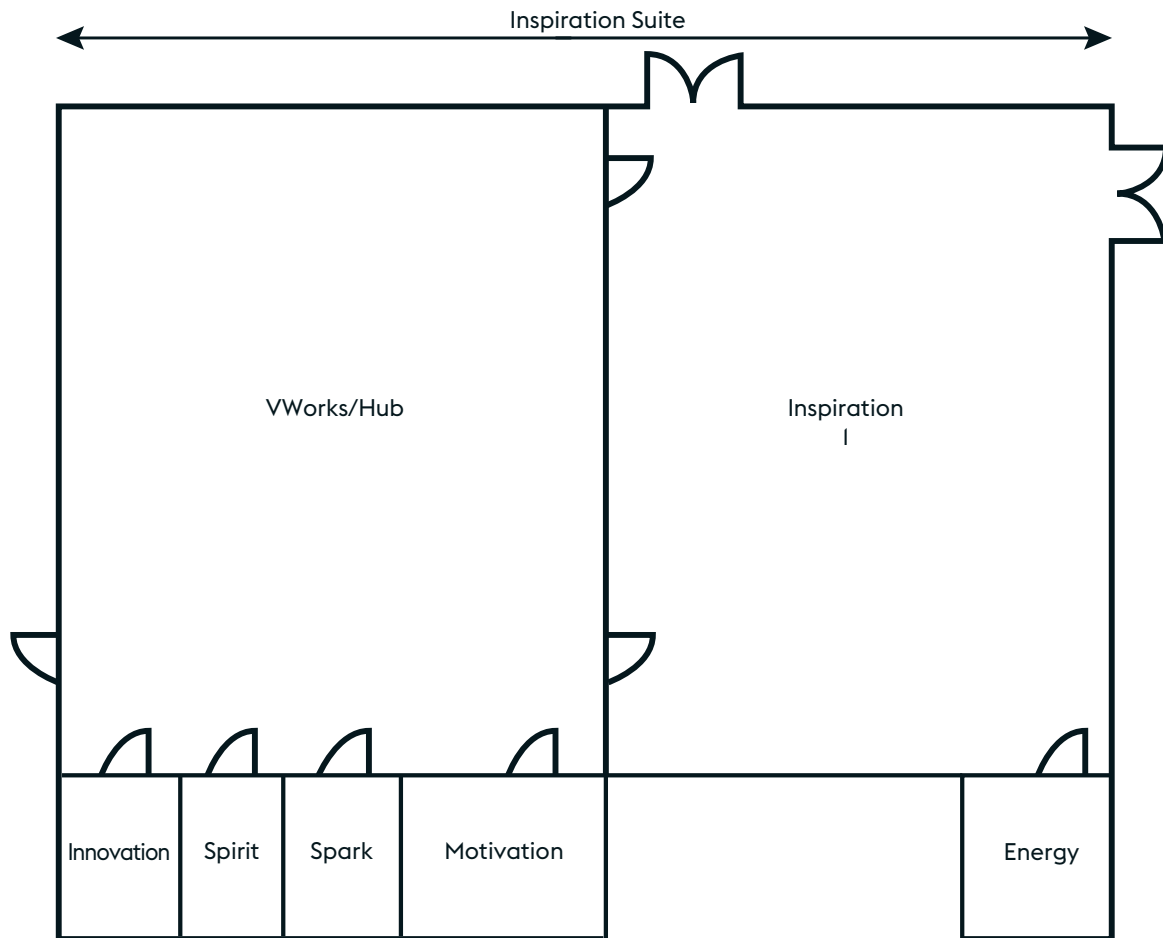

VILLAGE BRISTOL

MEETING, EVENTS AND BANQUETING

FLOOR PLAN

Room Name	THEATRE STYLE	CLASSROOM STYLE	CABARET STYLE	U-SHAPE STYLE	BOARDROOM STYLE	BANQUETING STYLE	MAXIMUM LENGTH (M)	MAXIMUM WIDTH (M)	MAXIMUM HEIGHT (M)
Inspiration Suite	300	120	130	80	70	180	27	12.5	2.85
Inspiration I	160	80	80	40	24	100	14	12.5	2.85
VWorks/Hub	80	30	36	20	20	40	13	12.5	2.85
Motivation	30	-	-	-	20	-	7.76	4.05	3
Energy	-	-	-	-	8	-	4.42	4.05	3
Spark (V Works)	-	-	-	-	6	-	3.02	2.78	2.2
Innovation (V Works)	-	-	-	-	6	-	3.02	2.78	2.2
Spirit (V Works)	-	-	-	-	6	-	2.07	2.78	2.2