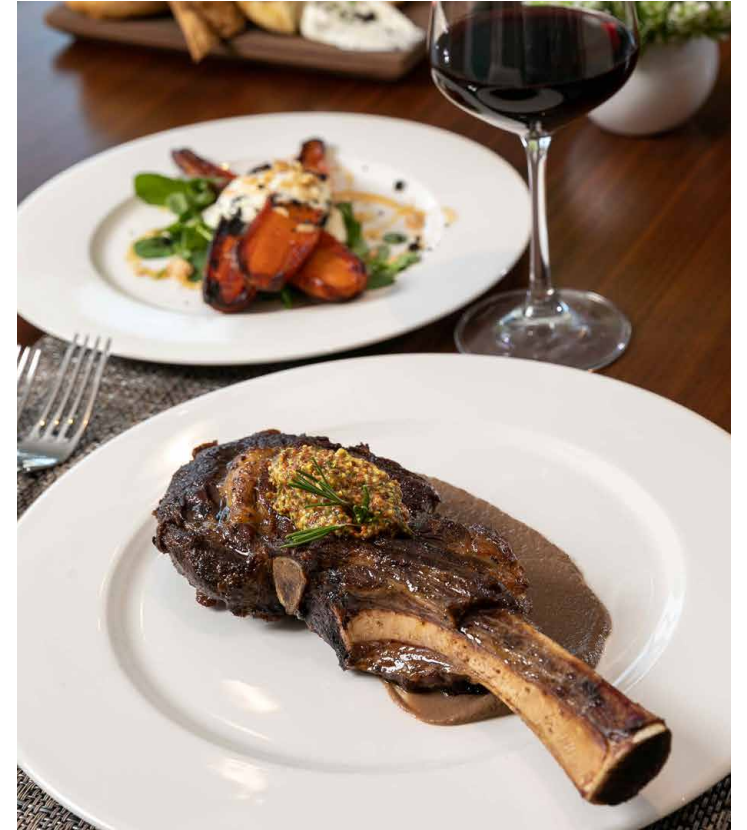

# HUMA

ROOFTOP BAR & LOUNGE