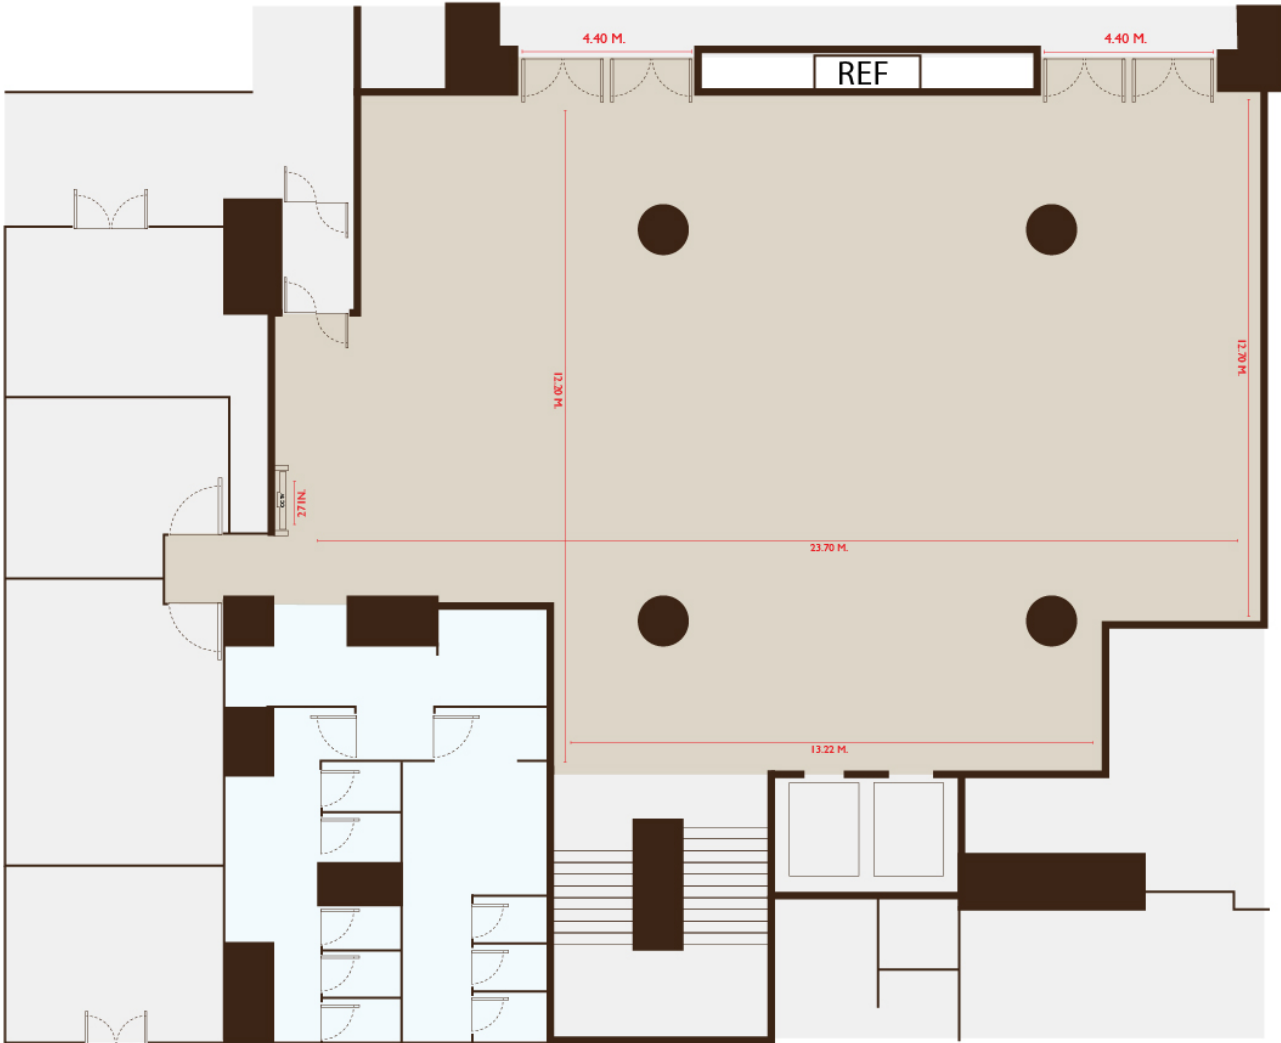

CHATRIUM
GRAND
BANGKOK

CHATRIUM GRAND BALLROOM

Function Room	Total (Sq.m.)	Width (M.)	Length (M.)	Height (M.)	Boardroom	Double U shape	Classroom	Theatre	Buffet	Cocktail	Banquet
Ballroom	500	17.2	29.0	10.0		93	288	576	300	500	340

CHATRIUM
GRAND
BANGKOK

KO-MES I

Function Room	Total (Sq.m.)	Width (M.)	Length (M.)	Height (M.)	Boardroom	 Double U shape	 Classroom	 Theatre	 Buffet	 Cocktail	 Banquet
Ko-Mes I	229	11.2	20.5	3.4		51	90	160	100	200	100

CHATRIUM
GRAND
BANGKOK

KO-MES 2

Function Room	Total (Sq.m.)	Width (M.)	Length (M.)	Height (M.)	Boardroom	Double U shape	Classroom	Theatre	Buffet	Cocktail	Banquet
Ko-Mes 2	150	9.1	16.5	3.4		24	78	120	80	120	80

CHATRIUM
GRAND
BANGKOK

BALLROOM FOYER

Function Room	Total (Sq.m.)	Width (M.)	Length (M.)	Height (M.)	Boardroom	 Double U shape	 Classroom	 Theatre	 Buffet	 Cocktail	 Banquet
Ballroom foyer	290	12.20	23.70	10							