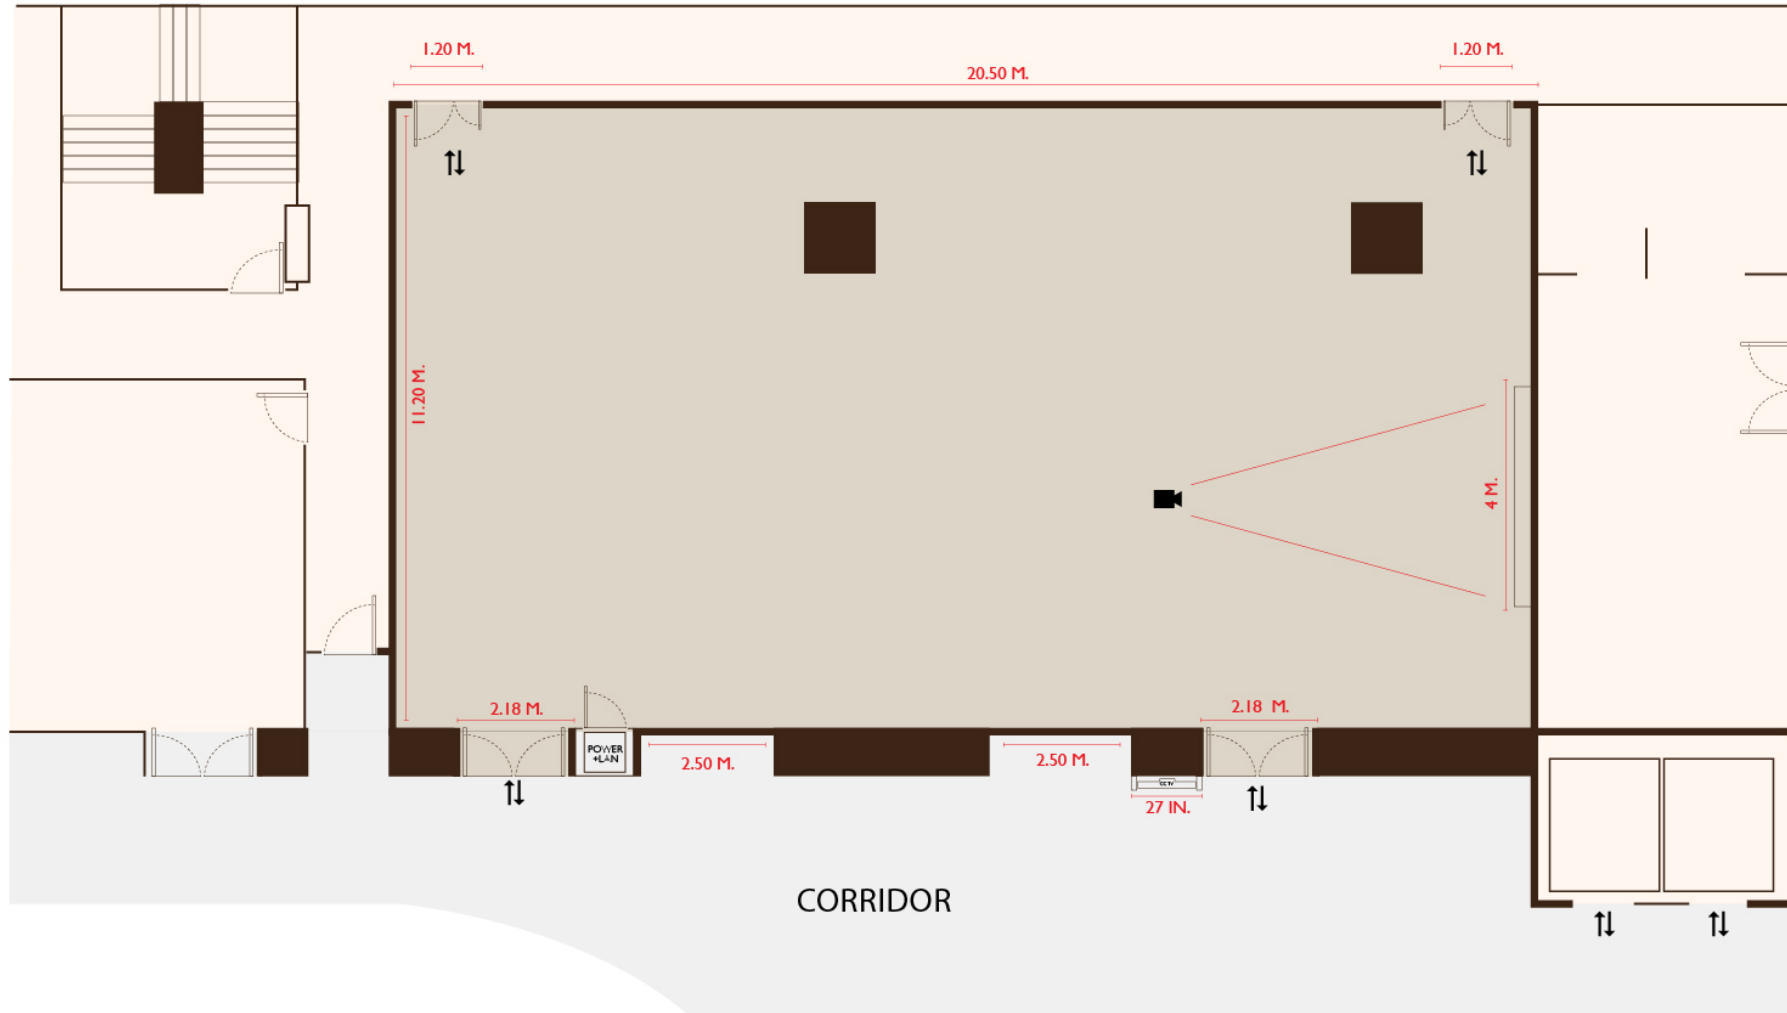

CHATRIUM
GRAND
BANGKOK

CHATRIUM GRAND BALLROOM

Function Room	Total (Sq.m.)	Width (M.)	Length (M.)	Height (M.)	Boardroom	Double U shape	Classroom	Theatre	Buffet	Cocktail	Banquet
Ballroom	500	17.2	29.0	10.0		93	288	576	300	500	340

CHATRIUM
GRAND
BANGKOK

KO-MES I

Function Room	Total (Sq.m.)	Width (M.)	Length (M.)	Height (M.)	Boardroom	 Double U shape	 Classroom	 Theatre	 Buffet	 Cocktail	 Banquet
Ko-Mes I	229	11.2	20.5	3.4		51	90	160	100	200	100

CHATRIUM
GRAND
BANGKOK

KO-MES 2

Function Room	Total (Sq.m.)	Width (M.)	Length (M.)	Height (M.)	Boardroom	Double U shape	Classroom	Theatre	Buffet	Cocktail	Banquet
Ko-Mes 2	150	9.1	16.5	3.4		24	78	120	80	120	80

CHATRIUM
GRAND
BANGKOK

BALLROOM FOYER

Function Room	Total (Sq.m.)	Width (M.)	Length (M.)	Height (M.)	Boardroom	 Double U shape	 Classroom	 Theatre	 Buffet	 Cocktail	 Banquet
Ballroom foyer	290	12.20	23.70	10							