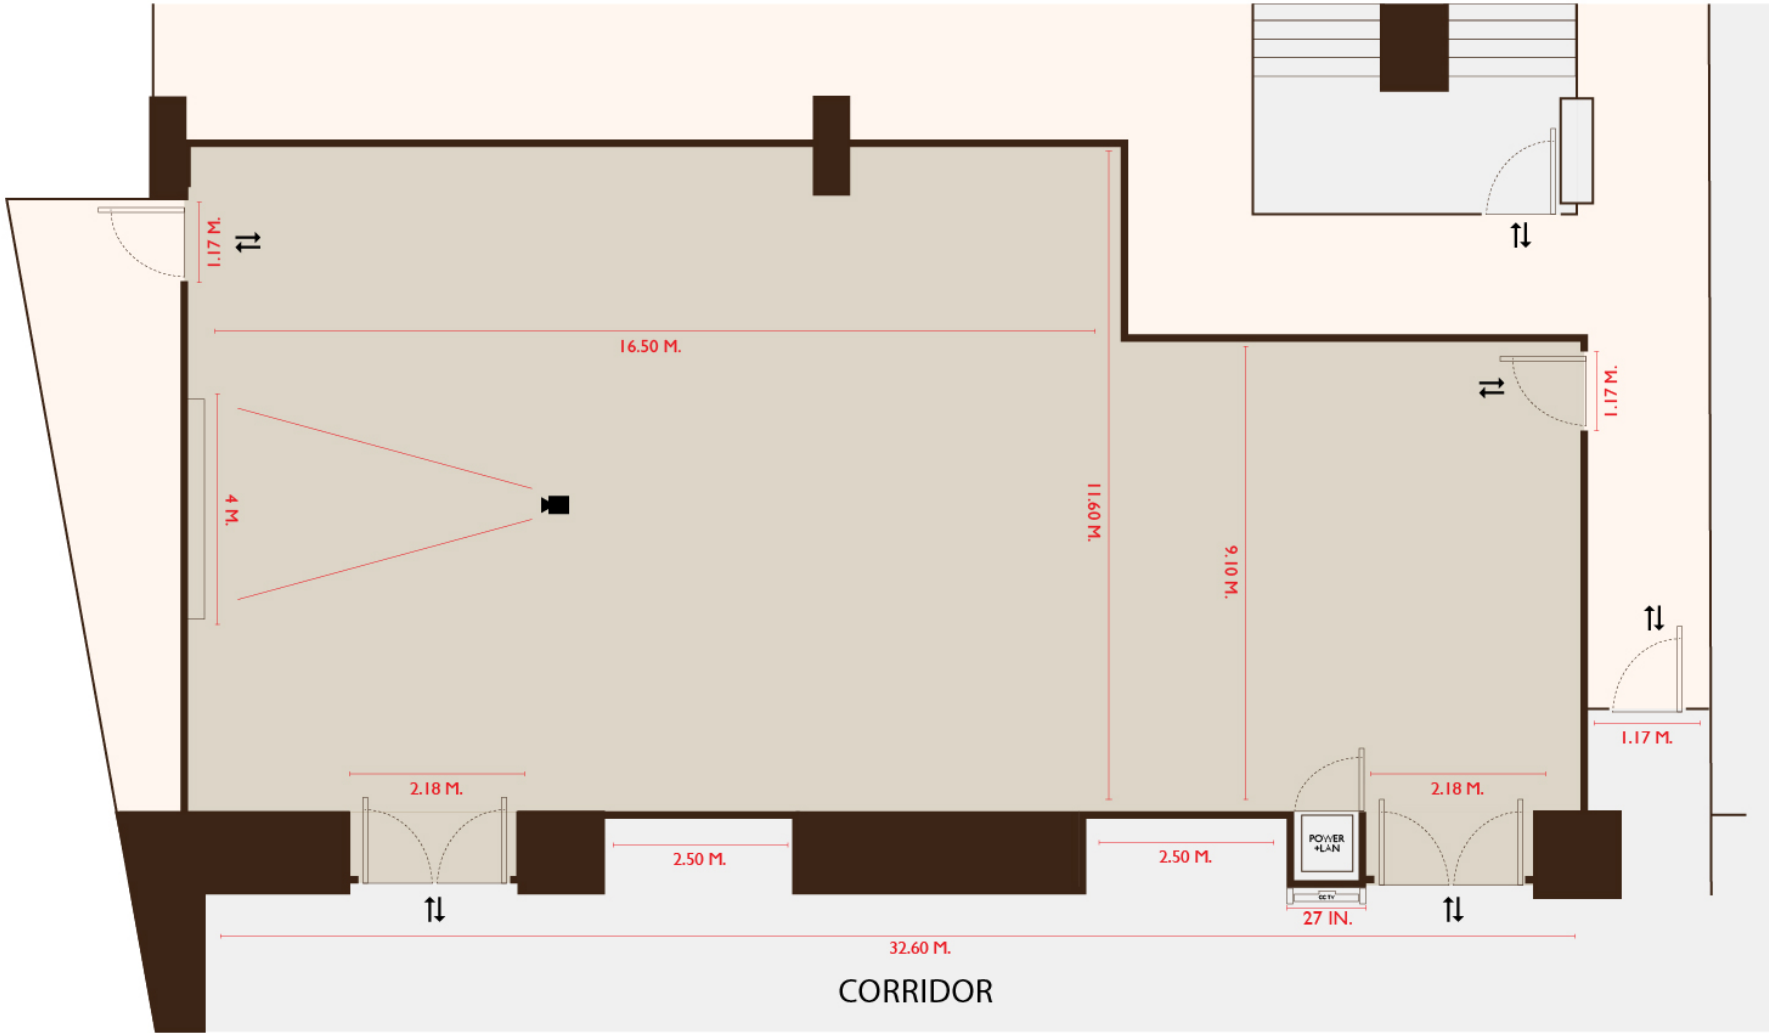

CHATRIUM
GRAND
BANGKOK

CHATRIUM GRAND BALLROOM

Function Room	Total (Sq.m.)	Width (M.)	Length (M.)	Height (M.)	Boardroom	Double U shape	Classroom	Theatre	Buffet	Cocktail	Banquet
Ballroom	500	17.2	29.0	10.0		93	288	576	300	500	340

CHATRIUM
GRAND
BANGKOK

KO-MES I

Function Room	Total (Sq.m.)	Width (M.)	Length (M.)	Height (M.)	Boardroom	 Double U shape	 Classroom	 Theatre	 Buffet	 Cocktail	 Banquet
Ko-Mes I	229	11.2	20.5	3.4		51	90	160	100	200	100

CHATRIUM
GRAND
BANGKOK

KO-MES 2

Function Room	Total (Sq.m.)	Width (M.)	Length (M.)	Height (M.)	Boardroom	Double U shape	Classroom	Theatre	Buffet	Cocktail	Banquet
Ko-Mes 2	150	9.1	16.5	3.4		24	78	120	80	120	80

CHATRIUM
GRAND
BANGKOK

BALLROOM FOYER

Function Room	Total (Sq.m.)	Width (M.)	Length (M.)	Height (M.)	Boardroom	 Double U shape	 Classroom	 Theatre	 Buffet	 Cocktail	 Banquet
Ballroom foyer	290	12.20	23.70	10							