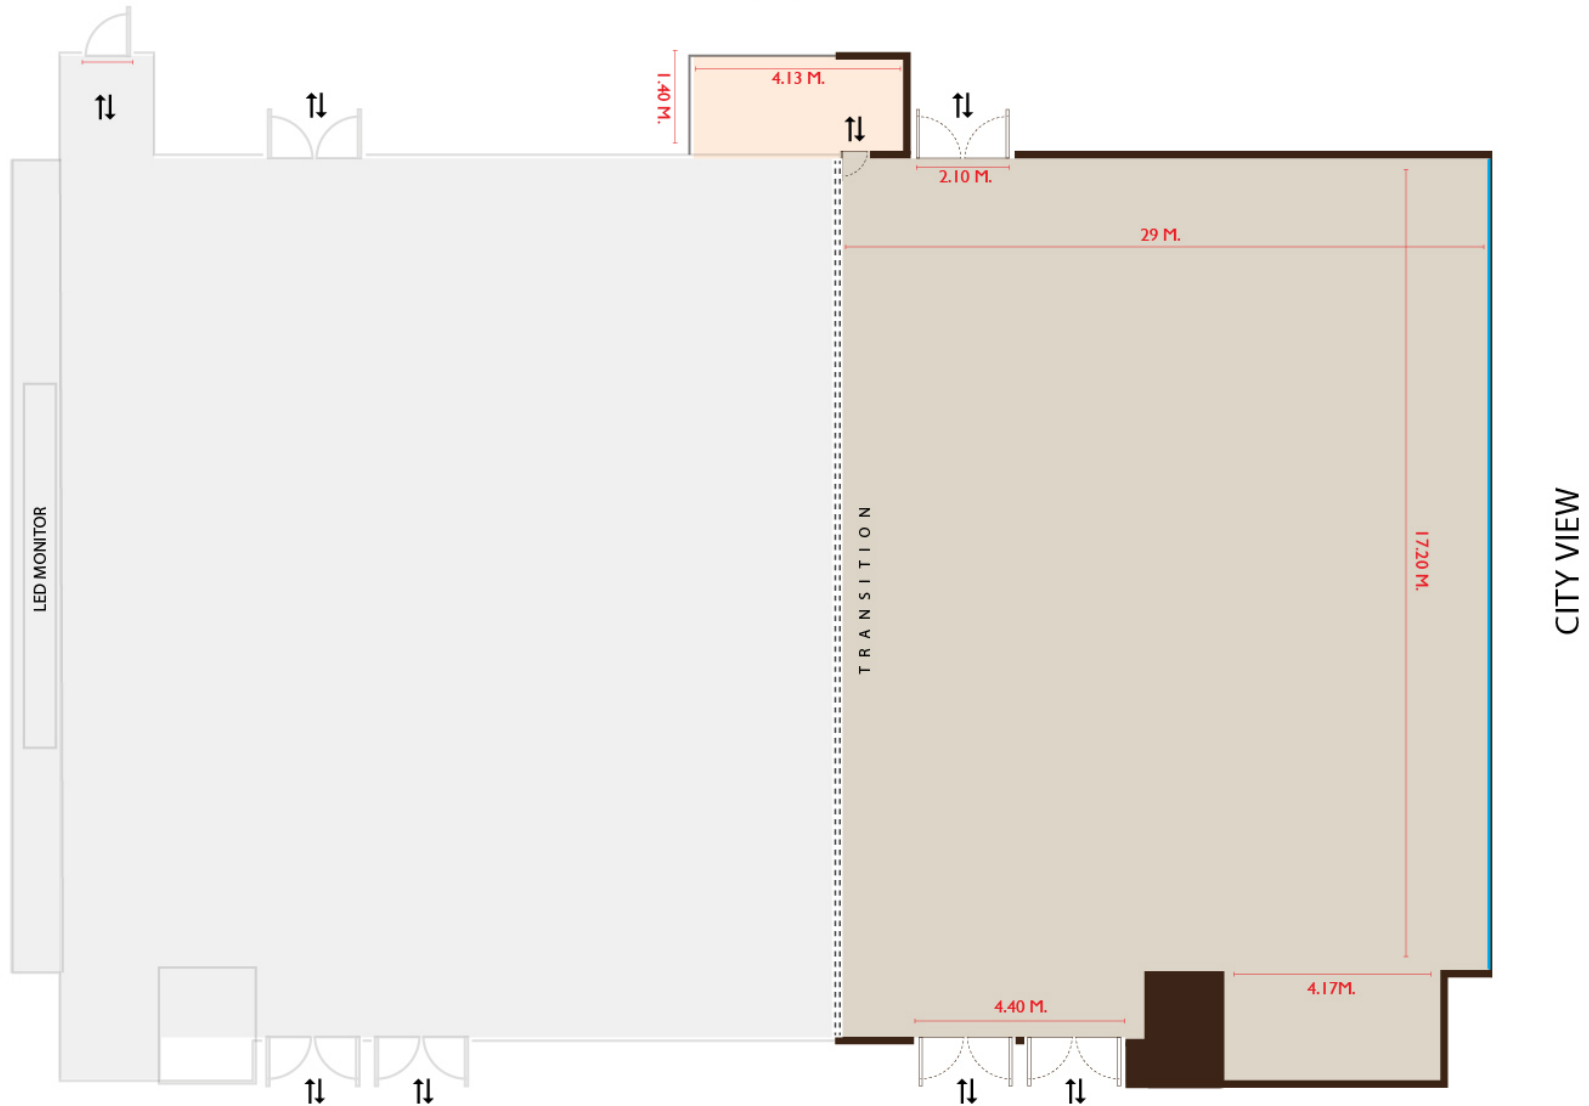

CHATRIUM
GRAND
BANGKOK

BALLROOM FOYER

Function Room	Total (Sq.m.)	Width (M.)	Length (M.)	Height (M.)	Boardroom	 Double U shape	 Classroom	 Theatre	 Buffet	 Cocktail	 Banquet
Ballroom foyer	290	12.20	23.70	10							

CHATRIUM
GRAND
BANGKOK

BOONTARIK I

Function Room	Total (Sq.m.)	Width (M.)	Length (M.)	Height (M.)	Boardroom	 Double U shape	 Classroom	 Theatre	 Buffet	 Cocktail	 Banquet
Boontarik I	21	4.0	5.5	2.4	10						10

CHATRIUM
GRAND
BANGKOK

BOONTARIK 2

Function Room	Total (Sq.m.)	Width (M.)	Length (M.)	Height (M.)	Boardroom	 Double U shape	 Classroom	 Theatre	 Buffet	 Cocktail	 Banquet
BOONTARIK 2	37	5.5	7.0	2.4	21	24	24	40			20

CHATRIUM
GRAND
BANGKOK

CHATRIUM GRAND BALLROOM 2

Function Room	Total (Sq.m.)	Width (M.)	Length (M.)	Height (M.)	Boardroom	Double U shape	Classroom	Theatre	Buffet	Cocktail	Banquet
Ballroom	215	17.2	12.5	10.0		54	84	150	120	200	120