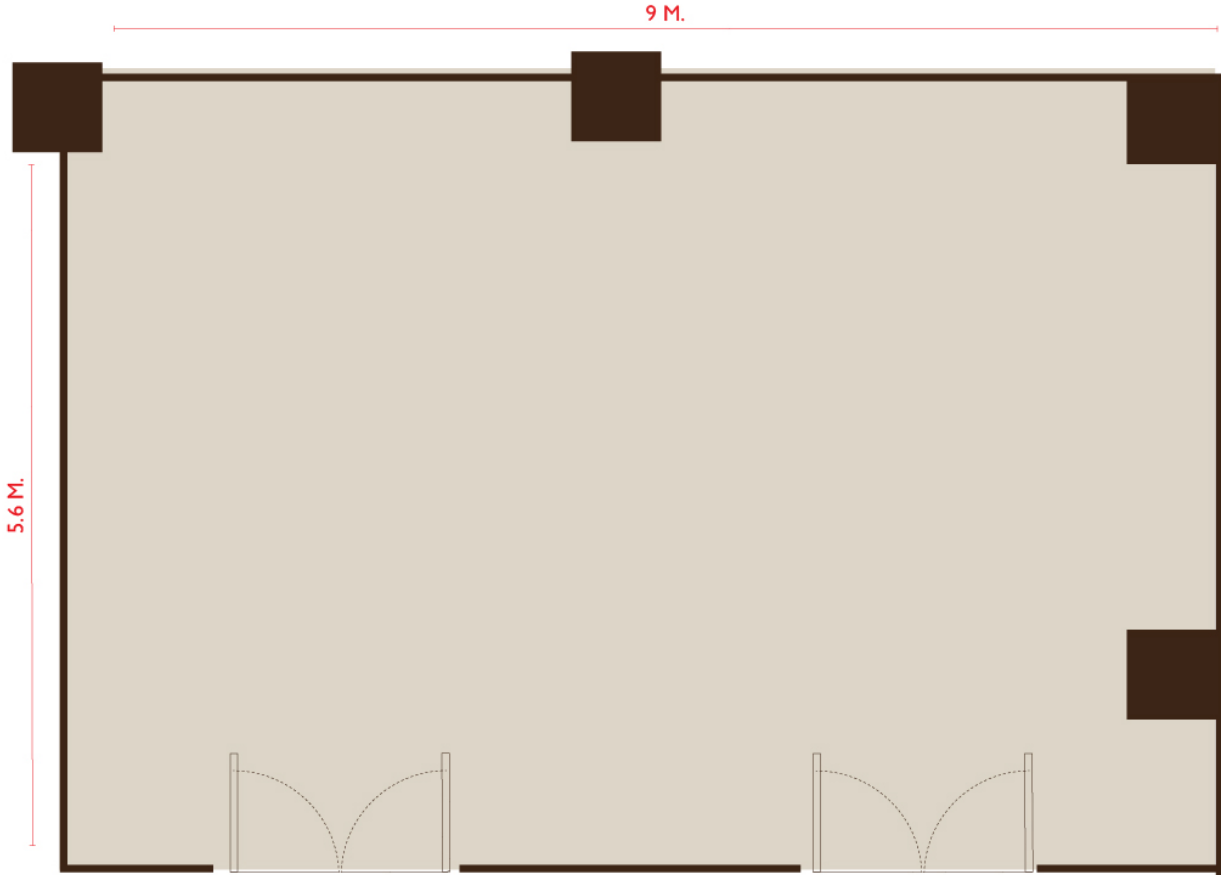

CHATRIUM
GRAND
BANGKOK

KO-MES I

Function Room	Total (Sq.m.)	Width (M.)	Length (M.)	Height (M.)	Boardroom	 Double U shape	 Classroom	 Theatre	 Buffet	 Cocktail	 Banquet
Ko-Mes I	229	11.2	20.5	3.4		51	90	160	100	200	100

CHATRIUM
GRAND
BANGKOK

KO-MES 2

Function Room	Total (Sq.m.)	Width (M.)	Length (M.)	Height (M.)	Boardroom	Double U shape	Classroom	Theatre	Buffet	Cocktail	Banquet
Ko-Mes 2	150	9.1	16.5	3.4		24	78	120	80	120	80

CHATRIUM
GRAND
BANGKOK

BALLROOM FOYER

Function Room	Total (Sq.m.)	Width (M.)	Length (M.)	Height (M.)	Boardroom	 Double U shape	 Classroom	 Theatre	 Buffet	 Cocktail	 Banquet
Ballroom foyer	290	12.20	23.70	10							

CHATRIUM
GRAND
BANGKOK

BOONTARIK I

Function Room	Total (Sq.m.)	Width (M.)	Length (M.)	Height (M.)	Boardroom	 Double U shape	 Classroom	 Theatre	 Buffet	 Cocktail	 Banquet
Boontarik I	21	4.0	5.5	2.4	10						10