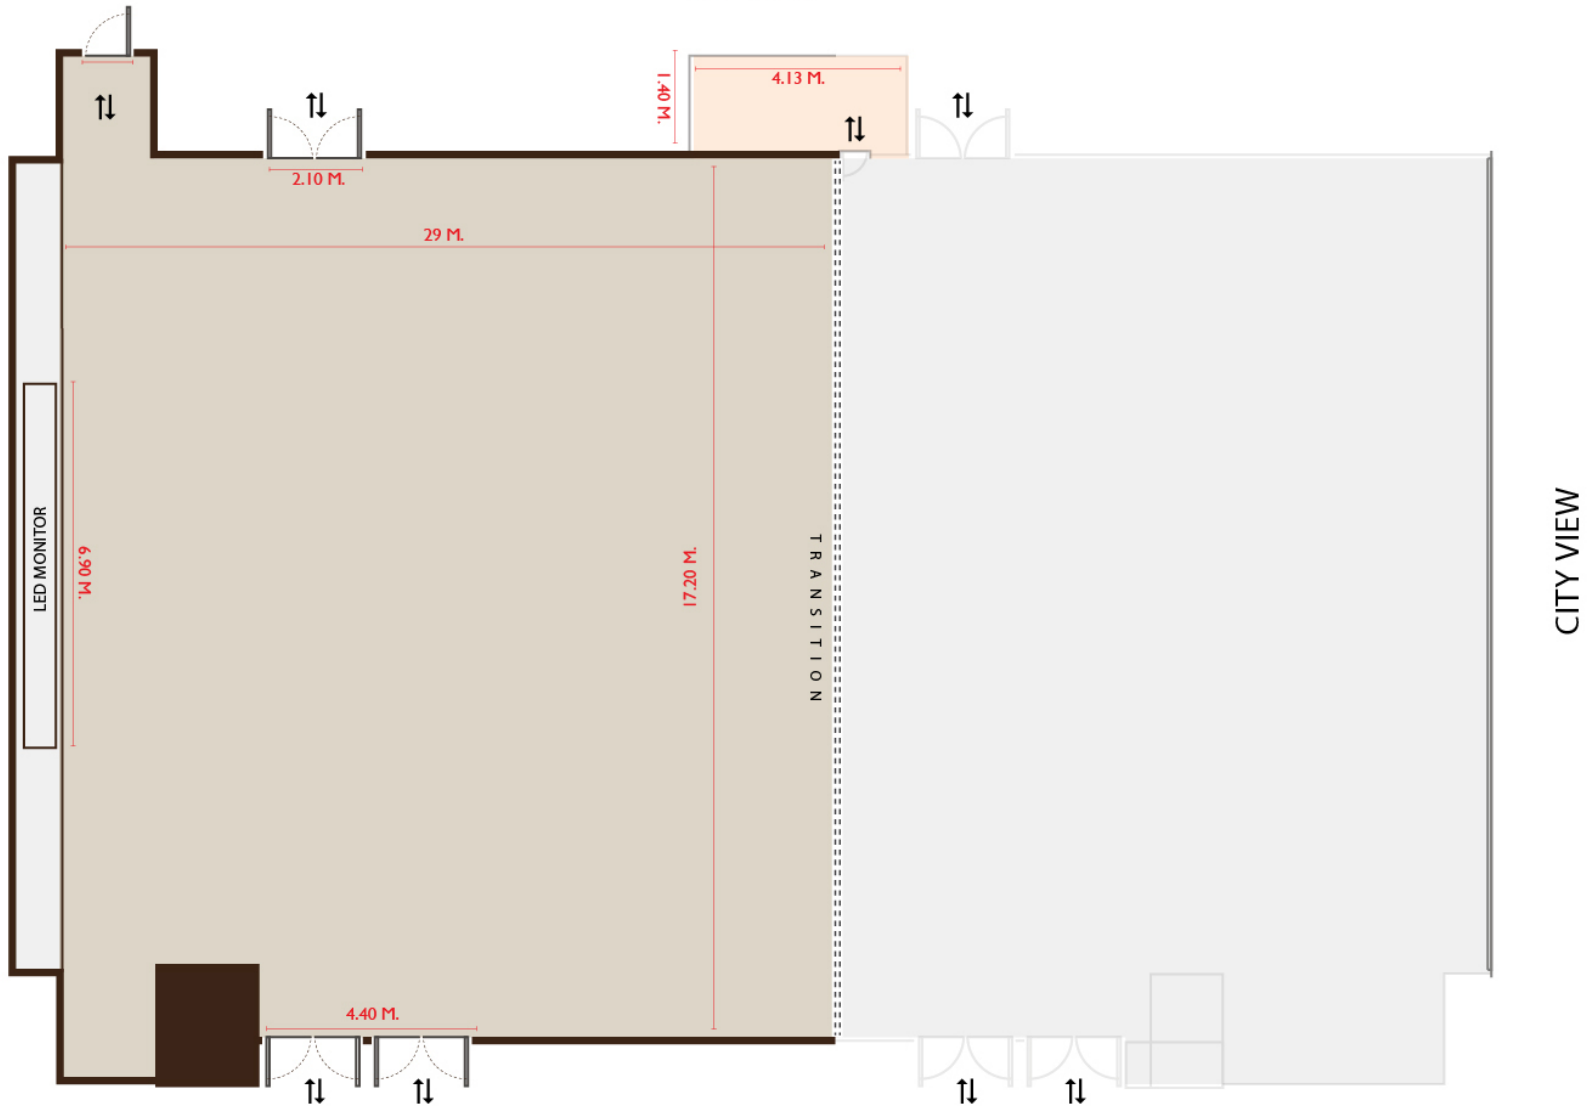

CHATRIUM
GRAND
BANGKOK

BOONTARIK I

Function Room	Total (Sq.m.)	Width (M.)	Length (M.)	Height (M.)	Boardroom	 Double U shape	 Classroom	 Theatre	 Buffet	 Cocktail	 Banquet
Boontarik I	21	4.0	5.5	2.4	10						10

CHATRIUM
GRAND
BANGKOK

BOONTARIK 2

Function Room	Total (Sq.m.)	Width (M.)	Length (M.)	Height (M.)	Boardroom	 Double U shape	 Classroom	 Theatre	 Buffet	 Cocktail	 Banquet
BOONTARIK 2	37	5.5	7.0	2.4	21	24	24	40			20

CHATRIUM
GRAND
BANGKOK

CHATRIUM GRAND BALLROOM 2

Function Room	Total (Sq.m.)	Width (M.)	Length (M.)	Height (M.)	Boardroom	Double U shape	Classroom	Theatre	Buffet	Cocktail	Banquet
Ballroom	215	17.2	12.5	10.0		54	84	150	120	200	120

CHATRIUM
GRAND
BANGKOK

CHATRIUM GRAND BALLROOM I

Function Room	Total (Sq.m.)	Width (M.)	Length (M.)	Height (M.)	Boardroom	Double U shape	Classroom	Theatre	Buffet	Cocktail	Banquet
Ballroom I	285	17.2	16.5	10.0		66	126	300	160	300	160