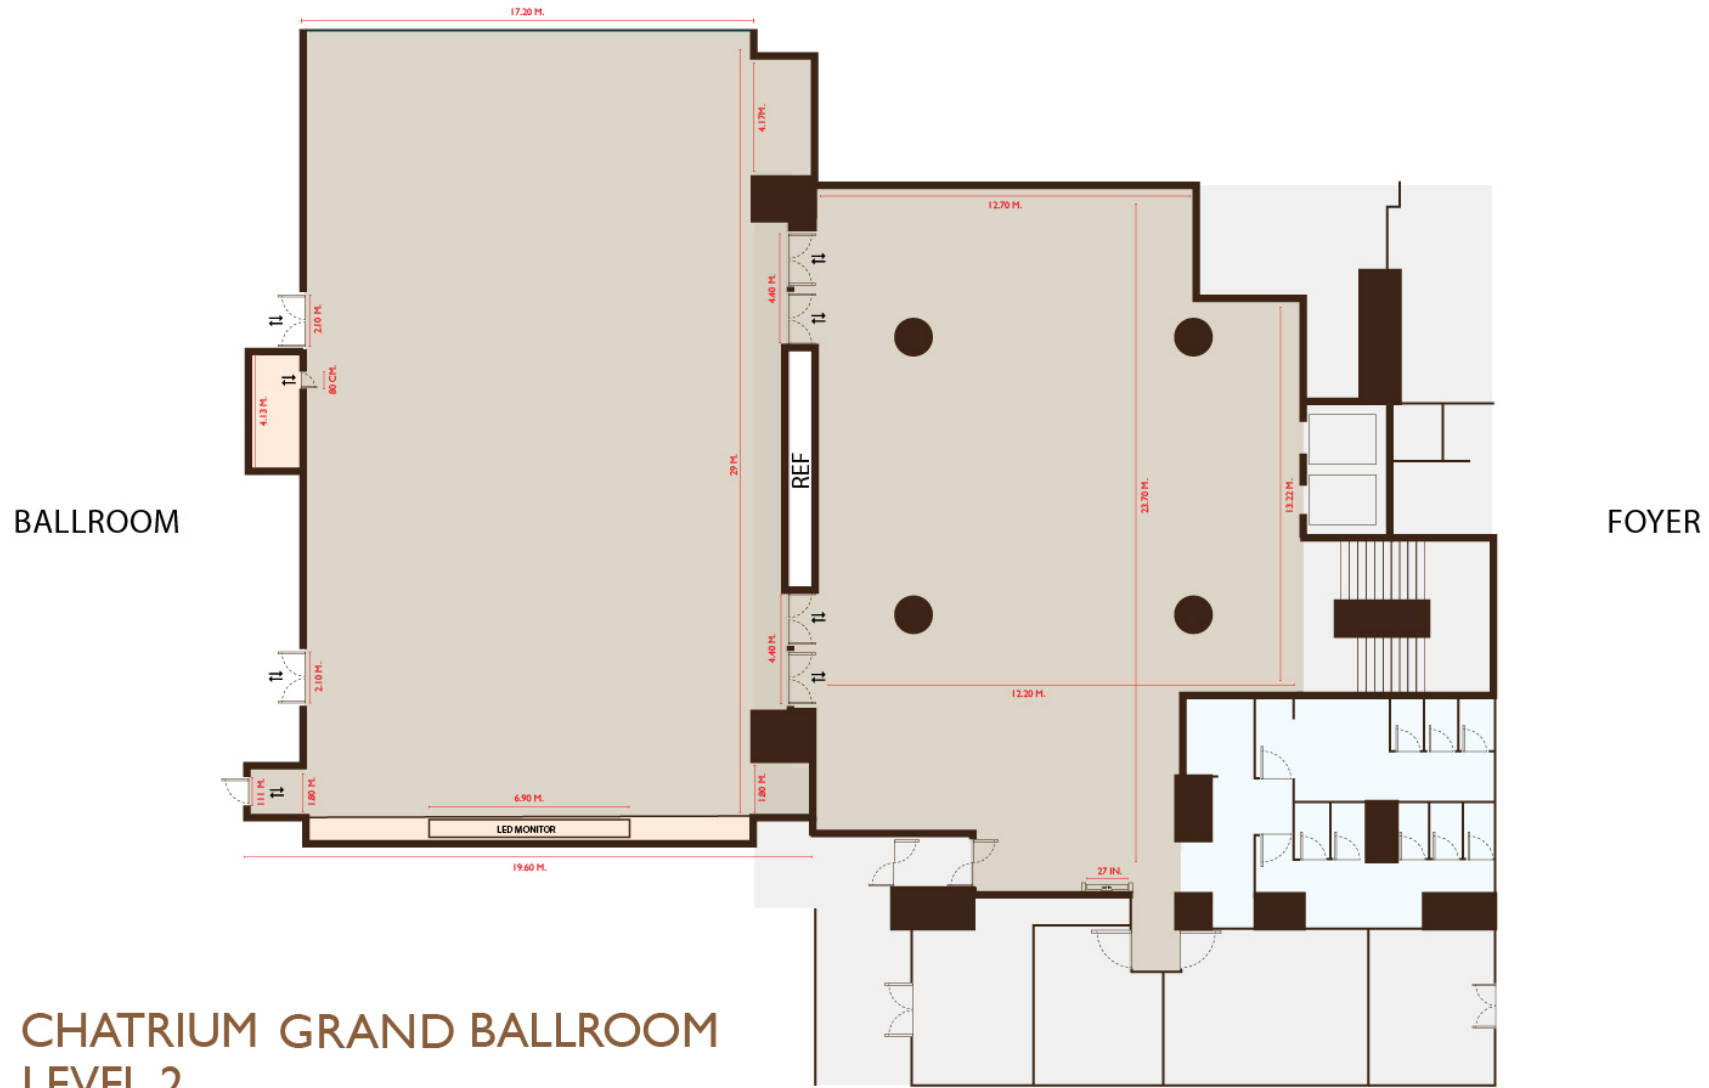

CHATRIUM
GRAND
BANGKOK

BOONTARIK 2

Function Room	Total (Sq.m.)	Width (M.)	Length (M.)	Height (M.)	Boardroom	 Double U shape	 Classroom	 Theatre	 Buffet	 Cocktail	 Banquet
BOONTARIK 2	37	5.5	7.0	2.4	21	24	24	40			20

CHATRIUM
GRAND
BANGKOK

CHATRIUM GRAND BALLROOM 2

Function Room	Total (Sq.m.)	Width (M.)	Length (M.)	Height (M.)	Boardroom	Double U shape	Classroom	Theatre	Buffet	Cocktail	Banquet
Ballroom	215	17.2	12.5	10.0		54	84	150	120	200	120

CHATRIUM
GRAND
BANGKOK

CHATRIUM GRAND BALLROOM I

Function Room	Total (Sq.m.)	Width (M.)	Length (M.)	Height (M.)	Boardroom	Double U shape	Classroom	Theatre	Buffet	Cocktail	Banquet
Ballroom I	285	17.2	16.5	10.0		66	126	300	160	300	160

CHATRIUM
GRAND
BANGKOK

CITY VIEW

CHATRIUM GRAND BALLROOM
LEVEL 2

Function Room	Total (Sq.m.)	Width (M.)	Length (M.)	Height (M.)	Boardroom	Double U shape	Classroom	Theatre	Buffet	Cocktail	Banquet
Ballroom	500	17.2	29.0	10.0		93	288	576	300	500	340
Ballroom foyer	290	12.20	23.70	10							