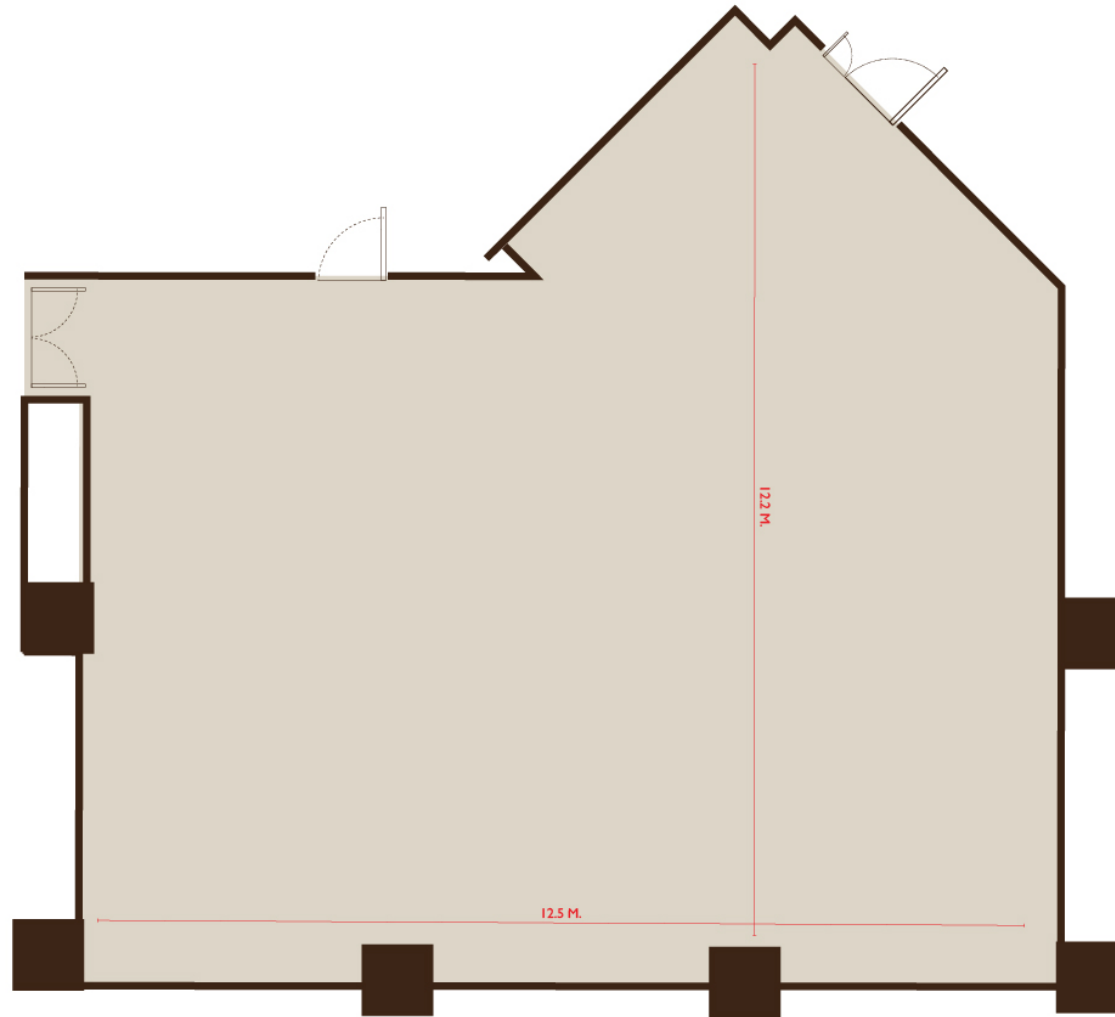

CHATRIUM
GRAND
BANGKOK

BOONTARIK 2

Function Room	Total (Sq.m.)	Width (M.)	Length (M.)	Height (M.)	Boardroom	Double U shape	Classroom	Theatre	Buffet	Cocktail	Banquet
BOONTARIK 2	37	5.5	7.0	2.4	21	24	24	40			20