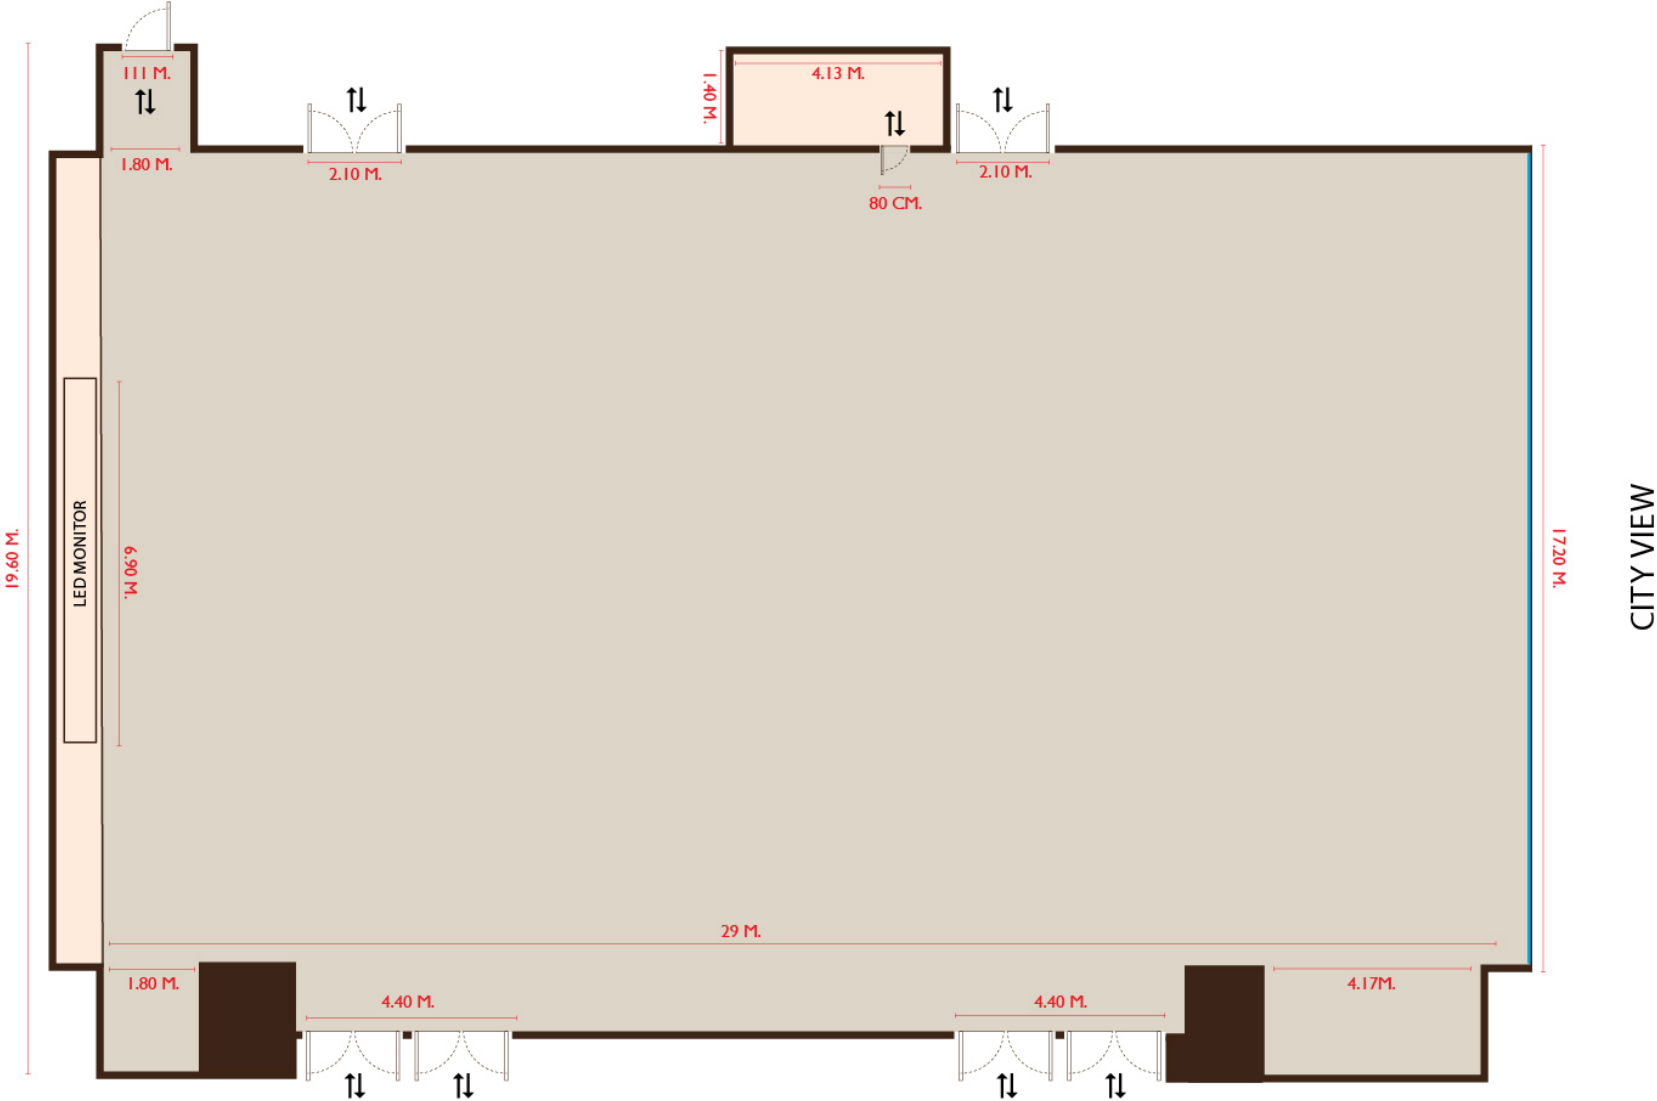

CHATRIUM
GRAND
BANGKOK

CHATRIUM GRAND BALLROOM

Function Room	Total (Sq.m.)	Width (M.)	Length (M.)	Height (M.)	Boardroom	Double U shape	Classroom	Theatre	Buffet	Cocktail	Banquet
Ballroom	500	17.2	29.0	10.0		93	288	576	300	500	340

CHATRIUM
GRAND
BANGKOK

KO-MES I

Function Room	Total (Sq.m.)	Width (M.)	Length (M.)	Height (M.)	Boardroom	 Double U shape	 Classroom	 Theatre	 Buffet	 Cocktail	 Banquet
Ko-Mes I	229	11.2	20.5	3.4		51	90	160	100	200	100

CHATRIUM
GRAND
BANGKOK

KO-MES 2

Function Room	Total (Sq.m.)	Width (M.)	Length (M.)	Height (M.)	Boardroom	Double U shape	Classroom	Theatre	Buffet	Cocktail	Banquet
Ko-Mes 2	150	9.1	16.5	3.4		24	78	120	80	120	80

CHATRIUM
GRAND
BANGKOK

BALLROOM FOYER

Function Room	Total (Sq.m.)	Width (M.)	Length (M.)	Height (M.)	Boardroom	 Double U shape	 Classroom	 Theatre	 Buffet	 Cocktail	 Banquet
Ballroom foyer	290	12.20	23.70	10							