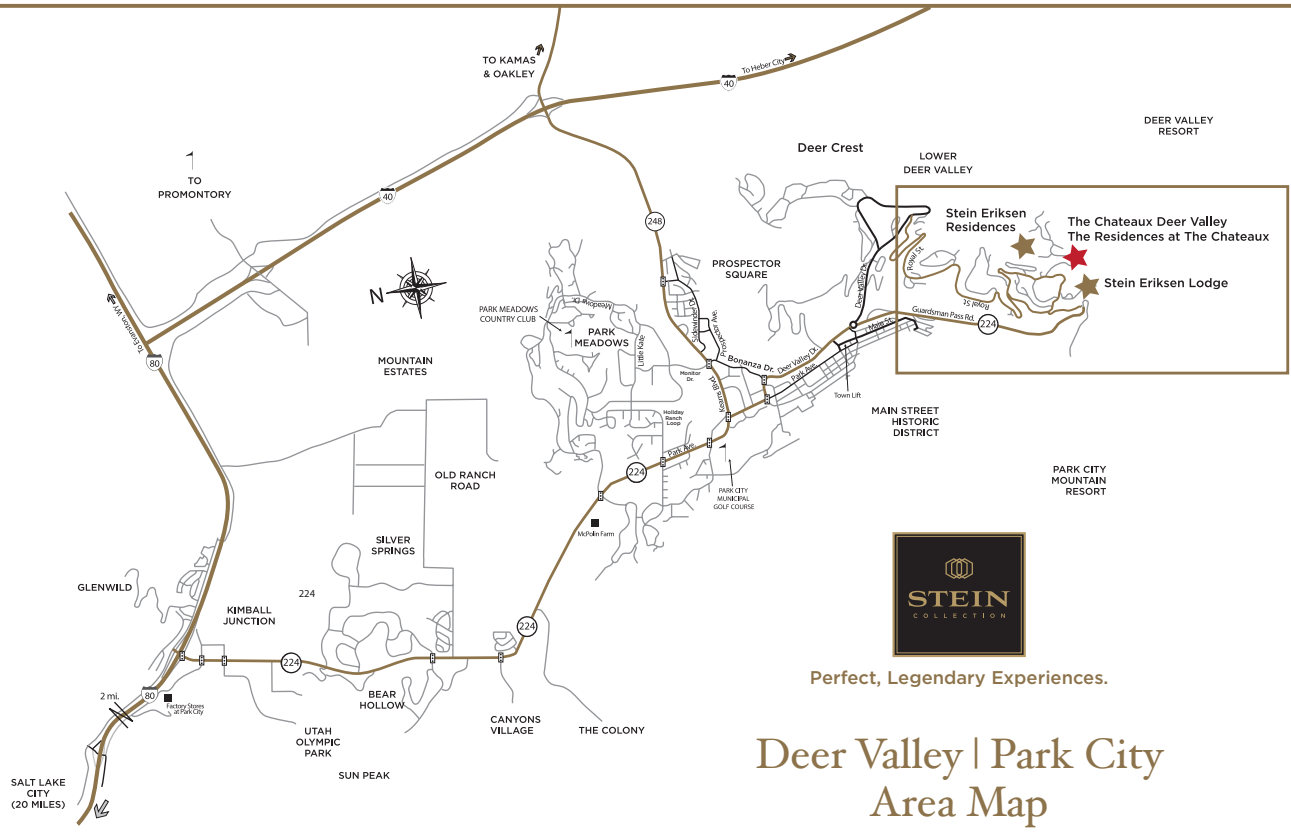

THE OLYMPIC PARK

Perfect, Legendary Experiences.

Deer Valley | Park City Area Map

At The Epicenter Of Business & Leisure

Salt Lake City International Airport
offers 700 flights daily to all major destinations.

Only **40 minutes** from Salt Lake City International Airport, The Chateaux Deer Valley is just above Historic Main Street, located a mere five minutes away.