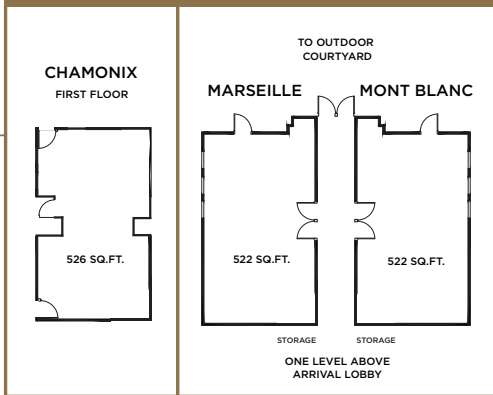

CHATEAUX EVENT CENTER	DIMENSIONS (FT)		SIZE (FT)	HIGH POINT	RECEPTION	THEATER	BANQUET ROUNDS	CLASSROOM	HOLLOW SQUARE	U-SHAPE	CONFERENCE BOARDROOM	EXHIBIT TABLES
	Depth	Width										
Impressionist Ballroom	47	141	6,627	11	600	660	516	384	-	-	-	70
Prefunction Foyer	106	168	3,634	-	400	-	-	-	-	-	-	10
Monet	47	46	2,161	11	220	200	156	112	56	40	-	22
Renoir	47	54	2,538	11	250	220	192	160	64	52	-	24
Degas	47	41	1,927	11	190	170	144	80	48	36	-	16
Event Rooms												
Courchevel	25	26	650	8	40	40	36	32	32	24	-	7
Mt. Blanc	18	29	522	8	40	40	36	20	24	20	24	6
Marseille	18	29	522	8	40	40	36	20	24	20	24	6
Chamonix	31	16	526	8	35	40	30	24	24	20	24	6
Artist Den	12.8	10.8	135	8	-	-	10	-	-	-	10	-
Cena	53	50	1,867	8	200	50	100	30	32	28	-	-
Private Dining Room	23	22	513	8	44	40	36	24	24	20	-	-
Suites	-	-	800	-	30	-	-	-	10	10	-	-
Outdoor Venues												
Courtyard	-	-	12,000	-	250	-	200	-	-	-	-	-
Grand Lawn	55	47	2,585	-	250	-	200	-	-	-	-	-
Chamonix Patio	20	35	700	-	40	-	30	-	-	-	-	-
Cena Patio West	25	58	1,358	-	100	-	80	-	-	-	-	-

BALLROOM EVENT SPACE

EVENT ROOMS

OUTDOOR & DINING SPACE

The Chateaux Deer Valley
Stein Eriksen Lodge
Property Map

- ① ARRIVAL LOBBY
- ② OLYMPIC BALLROOM (MAIN LEVEL)
- ③ STEIN ERIKSEN BALLROOM (UPPER LEVEL)
- ④ FREESTYLE THEATER
- ⑤ FLAGSTAFF MOUNTAIN DECK
- ⑥ CONCIERGE
- ⑦ ODIN & VALHALLA
- ⑧ ODIN DECK
- ⑨ FIRST TRACKS KAFFE (LOWER LEVEL)
- ⑩ CHAMPIONS CLUB & PLAZA (POOL LEVEL)
- ⑪ ODIN LAWN
- ⑫ SPA & FITNESS CENTER
- ⑬ FLAGSTAFF ROOM
- ⑭ FLAGSTAFF ROOM DECK
- ⑮ STEIN SPORT (LOWER LEVEL)

- ⑯ ARRIVAL LOBBY
- ⑰ IMPRESSIONIST BALLROOM (LOWER LEVEL)
- ⑱ COURCHEVEL MEETING ROOM (LOWER LEVEL)
- ⑲ MARSEILLE (2ND LEVEL)
- ⑳ MONT BLANC (2ND LEVEL)
- ㉑ CHAMONIX AND PATIO (FIRST LEVEL)
- ㉒ FITNESS CENTER AND HOT TUB
- ㉓ OUTDOOR COURTYARD
- ㉔ SKI 'N SEE
- ㉕ CENA PATIO WEST