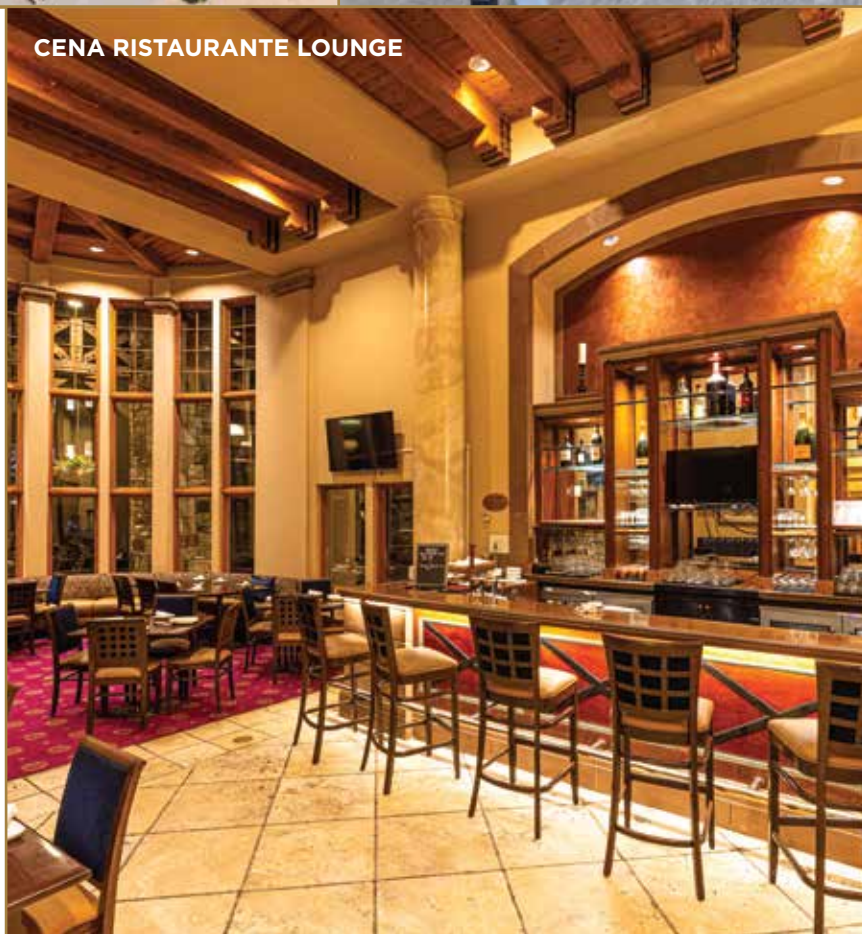

FITNESS CENTER