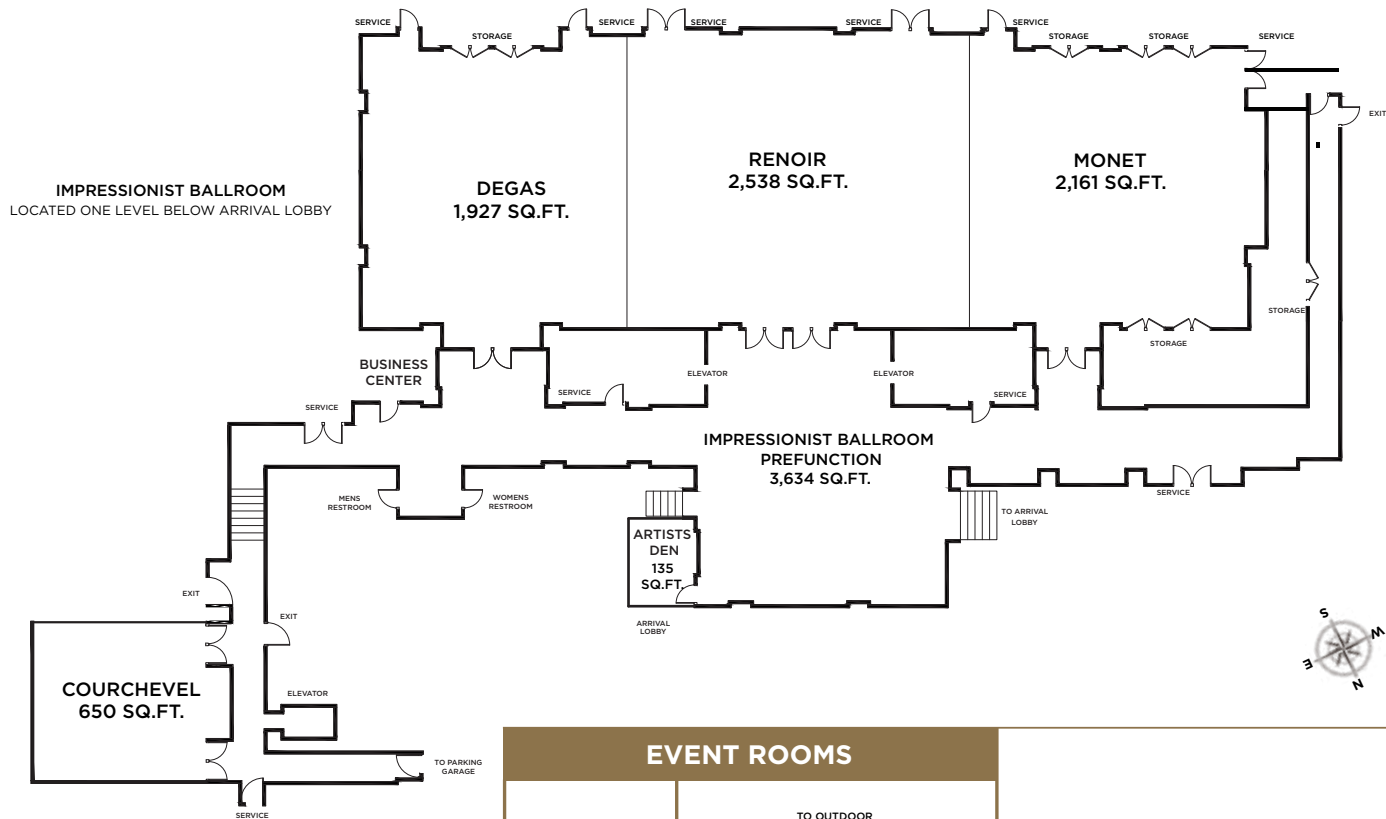

CHATEAUX EVENT CENTER	DIMENSIONS (FT)		SIZE (FT)	HIGH POINT	RECEPTION	THEATER	BANQUET ROUNDS	CLASSROOM	HOLLOW SQUARE	U-SHAPE	CONFERENCE BOARDROOM	EXHIBIT TABLES
	Depth	Width										
Impressionist Ballroom	47	141	6,627	11	600	660	516	384	-	-	-	70
Prefunction Foyer	106	168	3,634	-	400	-	-	-	-	-	-	10
Monet	47	46	2,161	11	220	200	156	112	56	40	-	22
Renoir	47	54	2,538	11	250	220	192	160	64	52	-	24
Degas	47	41	1,927	11	190	170	144	80	48	36	-	16
Event Rooms												
Courchevel	25	26	650	8	40	40	36	32	32	24	-	7
Mt. Blanc	18	29	522	8	40	40	36	20	24	20	24	6
Marseille	18	29	522	8	40	40	36	20	24	20	24	6
Chamonix	31	16	526	8	35	40	30	24	24	20	24	6
Artist Den	12.8	10.8	135	8	-	-	10	-	-	-	10	-
Cena	53	50	1,867	8	200	50	100	30	32	28	-	-
Private Dining Room	23	22	513	8	44	40	36	24	24	20	-	-
Suites	-	-	800	-	30	-	-	-	10	10	-	-
Outdoor Venues												
Courtyard	-	-	12,000	-	250	-	200	-	-	-	-	-
Grand Lawn	55	47	2,585	-	250	-	200	-	-	-	-	-
Chamonix Patio	20	35	700	-	40	-	30	-	-	-	-	-
Cena Patio West	25	58	1,358	-	100	-	80	-	-	-	-	-

BALLROOM EVENT SPACE

EVENT ROOMS

OUTDOOR & DINING SPACE

The Chateaux Deer Valley
Stein Eriksen Lodge
Property Map

- ① ARRIVAL LOBBY
- ② OLYMPIC BALLROOM (MAIN LEVEL)
- ③ STEIN ERIKSEN BALLROOM (UPPER LEVEL)
- ④ FREESTYLE THEATER
- ⑤ FLAGSTAFF MOUNTAIN DECK
- ⑥ CONCIERGE
- ⑦ ODIN & VALHALLA
- ⑧ ODIN DECK
- ⑨ FIRST TRACKS KAFFE (LOWER LEVEL)
- ⑩ CHAMPIONS CLUB & PLAZA (POOL LEVEL)
- ⑪ ODIN LAWN
- ⑫ SPA & FITNESS CENTER
- ⑬ FLAGSTAFF ROOM
- ⑭ FLAGSTAFF ROOM DECK
- ⑮ STEIN SPORT (LOWER LEVEL)

- ⑯ ARRIVAL LOBBY
- ⑰ IMPRESSIONIST BALLROOM (LOWER LEVEL)
- ⑱ COURCHEVEL MEETING ROOM (LOWER LEVEL)
- ⑲ MARSEILLE (2ND LEVEL)
- ⑳ MONT BLANC (2ND LEVEL)
- ㉑ CHAMONIX AND PATIO (FIRST LEVEL)
- ㉒ FITNESS CENTER AND HOT TUB
- ㉓ OUTDOOR COURTYARD
- ㉔ SKI 'N SEE
- ㉕ CENA PATIO WEST