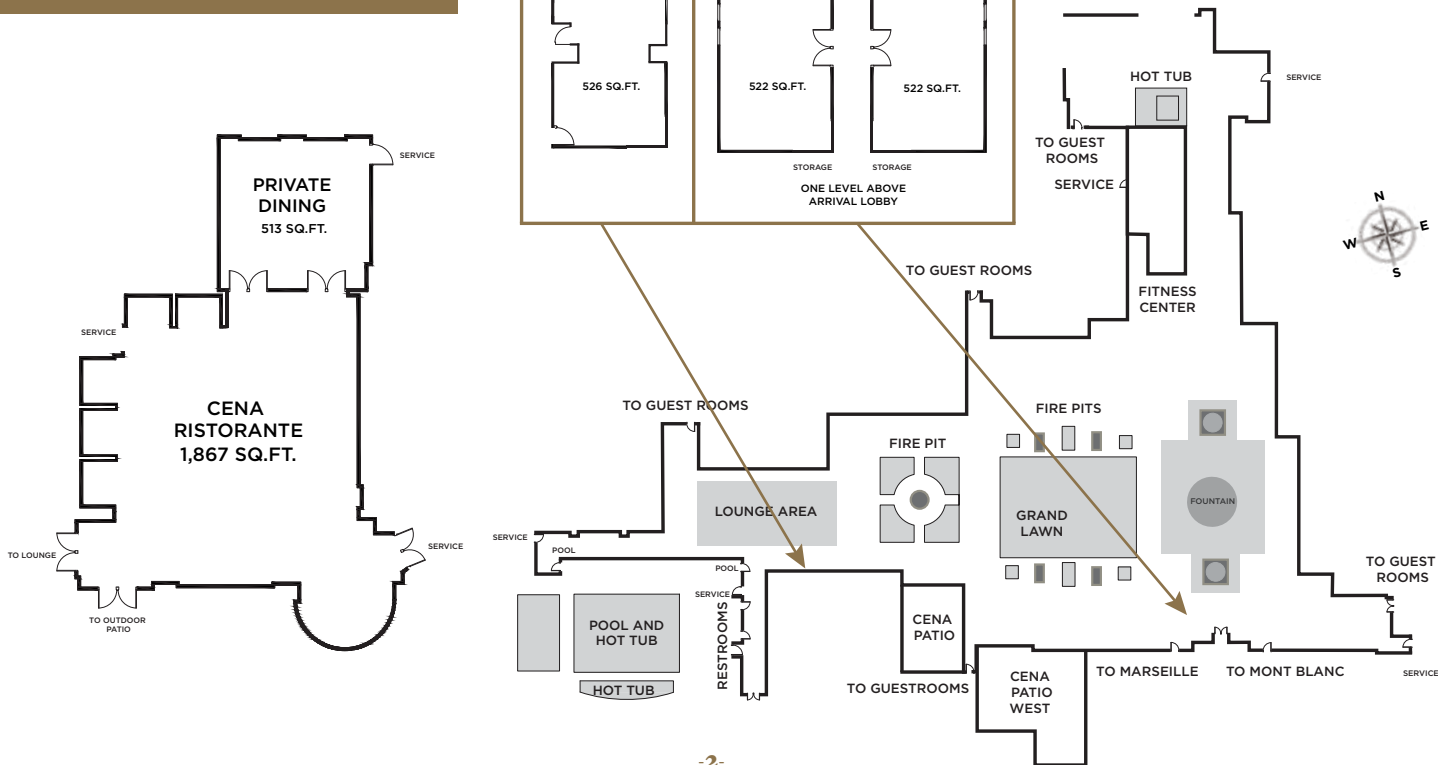

CHATEAUX EVENT CENTER	DIMENSIONS (FT)		SIZE (FT)	HIGH POINT	RECEPTION	THEATER	BANQUET ROUNDS	CLASSROOM	HOLLOW SQUARE	U-SHAPE	CONFERENCE BOARDROOM	EXHIBIT TABLES
	Depth	Width										
Impressionist Ballroom	47	141	6,627	11	600	660	516	384	-	-	-	70
Prefunction Foyer	106	168	3,634	-	400	-	-	-	-	-	-	10
Monet	47	46	2,161	11	220	200	156	112	56	40	-	22
Renoir	47	54	2,538	11	250	220	192	160	64	52	-	24
Degas	47	41	1,927	11	190	170	144	80	48	36	-	16
Event Rooms												
Courchevel	25	26	650	8	40	40	36	32	32	24	-	7
Mt. Blanc	18	29	522	8	40	40	36	20	24	20	24	6
Marseille	18	29	522	8	40	40	36	20	24	20	24	6
Chamonix	31	16	526	8	35	40	30	24	24	20	24	6
Artist Den	12.8	10.8	135	8	-	-	10	-	-	-	10	-
Cena	53	50	1,867	8	200	50	100	30	32	28	-	-
Private Dining Room	23	22	513	8	44	40	36	24	24	20	-	-
Suites	-	-	800	-	30	-	-	-	10	10	-	-
Outdoor Venues												
Courtyard	-	-	12,000	-	250	-	200	-	-	-	-	-
Grand Lawn	55	47	2,585	-	250	-	200	-	-	-	-	-
Chamonix Patio	20	35	700	-	40	-	30	-	-	-	-	-
Cena Patio West	25	58	1,358	-	100	-	80	-	-	-	-	-

BALLROOM EVENT SPACE

EVENT ROOMS

OUTDOOR & DINING SPACE

The Chateaux Deer Valley
Stein Eriksen Lodge
Property Map

- ① ARRIVAL LOBBY
- ② OLYMPIC BALLROOM (MAIN LEVEL)
- ③ STEIN ERIKSEN BALLROOM (UPPER LEVEL)
- ④ FREESTYLE THEATER
- ⑤ FLAGSTAFF MOUNTAIN DECK
- ⑥ CONCIERGE
- ⑦ ODIN & VALHALLA
- ⑧ ODIN DECK
- ⑨ FIRST TRACKS KAFFE (LOWER LEVEL)
- ⑩ CHAMPIONS CLUB & PLAZA (POOL LEVEL)
- ⑪ ODIN LAWN
- ⑫ SPA & FITNESS CENTER
- ⑬ FLAGSTAFF ROOM
- ⑭ FLAGSTAFF ROOM DECK
- ⑮ STEIN SPORT (LOWER LEVEL)

- ⑯ ARRIVAL LOBBY
- ⑰ IMPRESSIONIST BALLROOM (LOWER LEVEL)
- ⑱ COURCHEVEL MEETING ROOM (LOWER LEVEL)
- ⑲ MARSEILLE (2ND LEVEL)
- ⑳ MONT BLANC (2ND LEVEL)
- ㉑ CHAMONIX AND PATIO (FIRST LEVEL)
- ㉒ FITNESS CENTER AND HOT TUB
- ㉓ OUTDOOR COURTYARD
- ㉔ SKI 'N SEE
- ㉕ CENA PATIO WEST