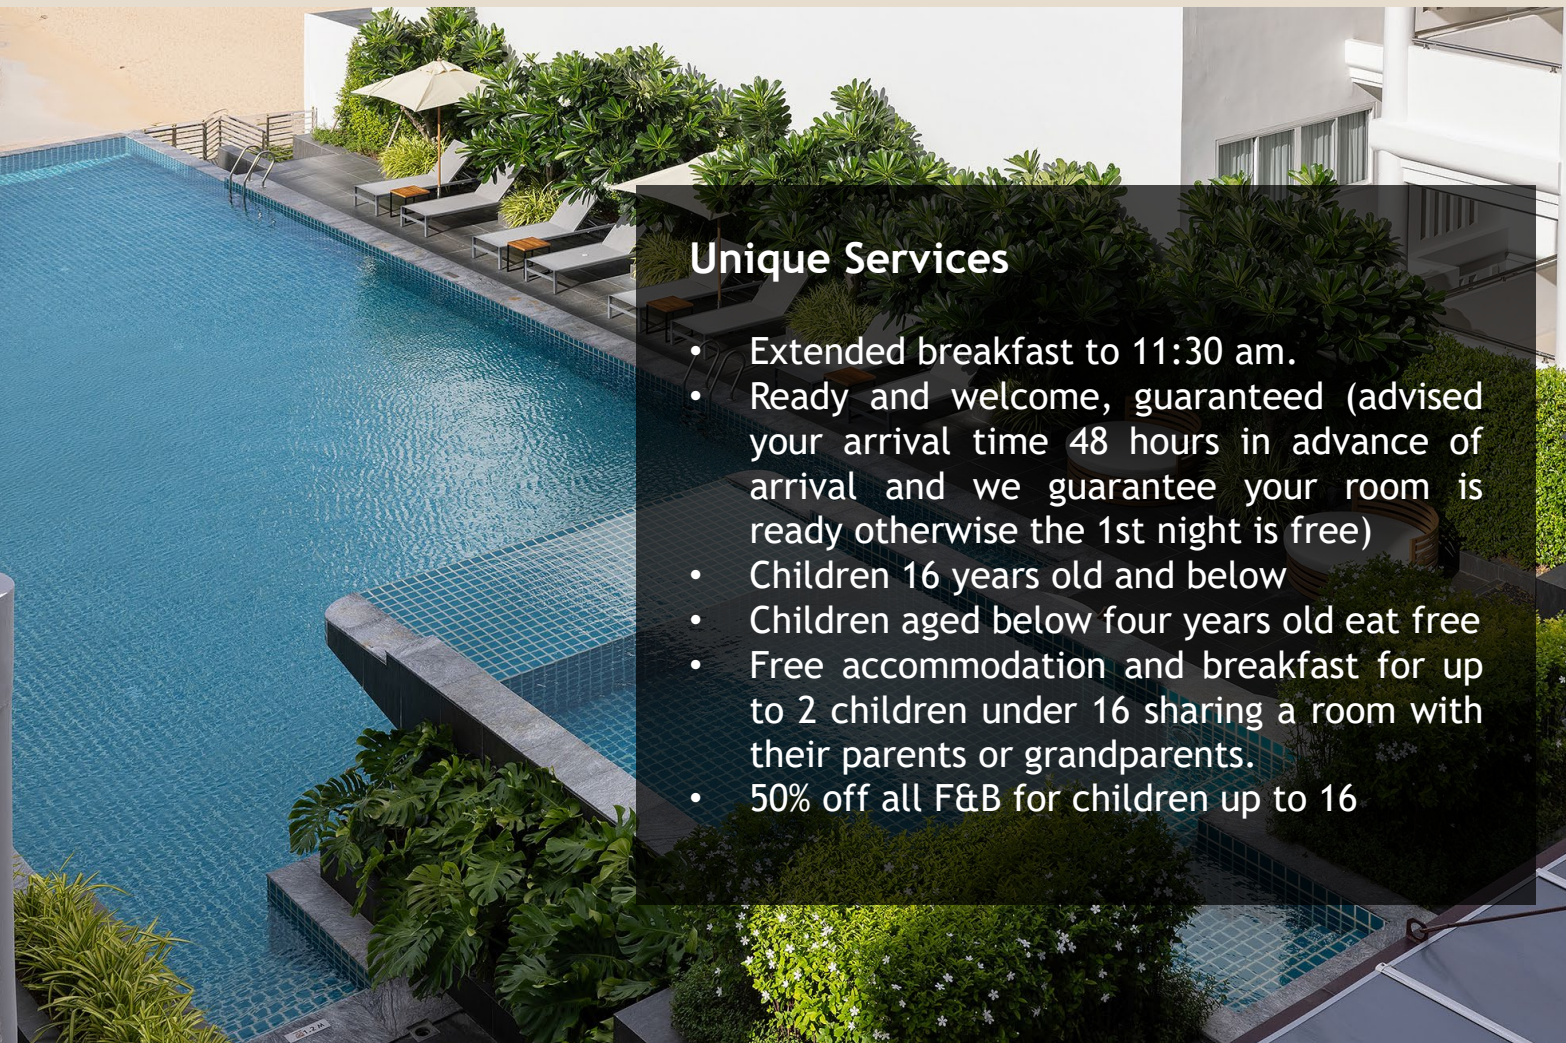

EASTIN
RESORT
RAYONG

Eastin Resort Rayong

Eastin Resort Rayong is situated right on the shore and white sandy of Phayun Beach, with crystal clear water of the Gulf of Thailand. Resort will offer 172 comfortably rooms and suites which will provide the most convenience and safety stay for all guests. All rooms and suites were designed with the combination of modernity, relaxation and efficiency. Perfectly for all kind of holidays.

During your stay, our all-day-dining restaurant and pool bar will satisfy you from early morning till late evening with a range of cuisines, from traditional Thai, BBQ and International.

Opening Date :

- Fitness centre & swimming pool
- Kids Club
- Executive Lounge
- Meeting facilities
- Hi-speed Wi-Fi internet access throughout the hotel
- Daily housekeeping service
- Laundry service
- Transportation service

Unique Services

- Extended breakfast to 11:30 am.
- Ready and welcome, guaranteed (advised your arrival time 48 hours in advance of arrival and we guarantee your room is ready otherwise the 1st night is free)
- Children 16 years old and below
- Children aged below four years old eat free
- Free accommodation and breakfast for up to 2 children under 16 sharing a room with their parents or grandparents.
- 50% off all F&B for children up to 16