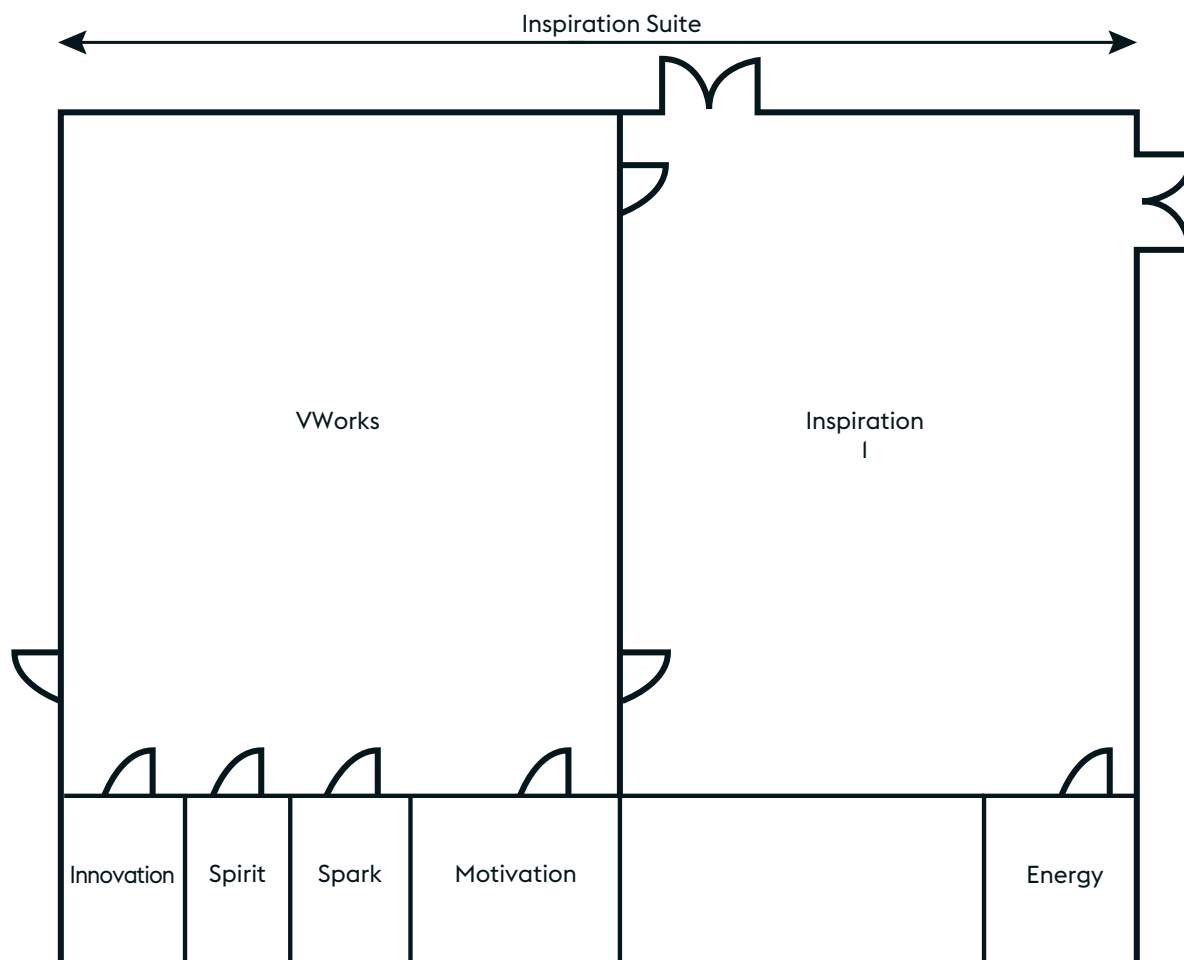

MEETING, EVENTS AND BANQUETING

FLOOR PLAN

Room name	THEATRE	U SHAPE	BOARDROOM	CLASSROOM	CABARET	BANQUETING	MAX HEIGHT	MAX LENGTH	MAX WIDTH
Inspiration Suite	300	80	70	120	130	200	2.85	27	12.5
Inspiration I	160	40	30	80	80	100	2.85	14	12.5
Motivation	30	-	20	8	-	-	3	7.76	4.05
Energy	14	-	8	-	6	8	3	4.42	4.05
Spirit Meeting Pod	-	-	6	-	-	-	2.2	3.02	2.78
Innovation Meeting Pod	-	-	6	-	-	-	2.2	3.02	2.78
Spark Meeting Pod	-	-	4	-	-	-	2.2	2.07	2.78