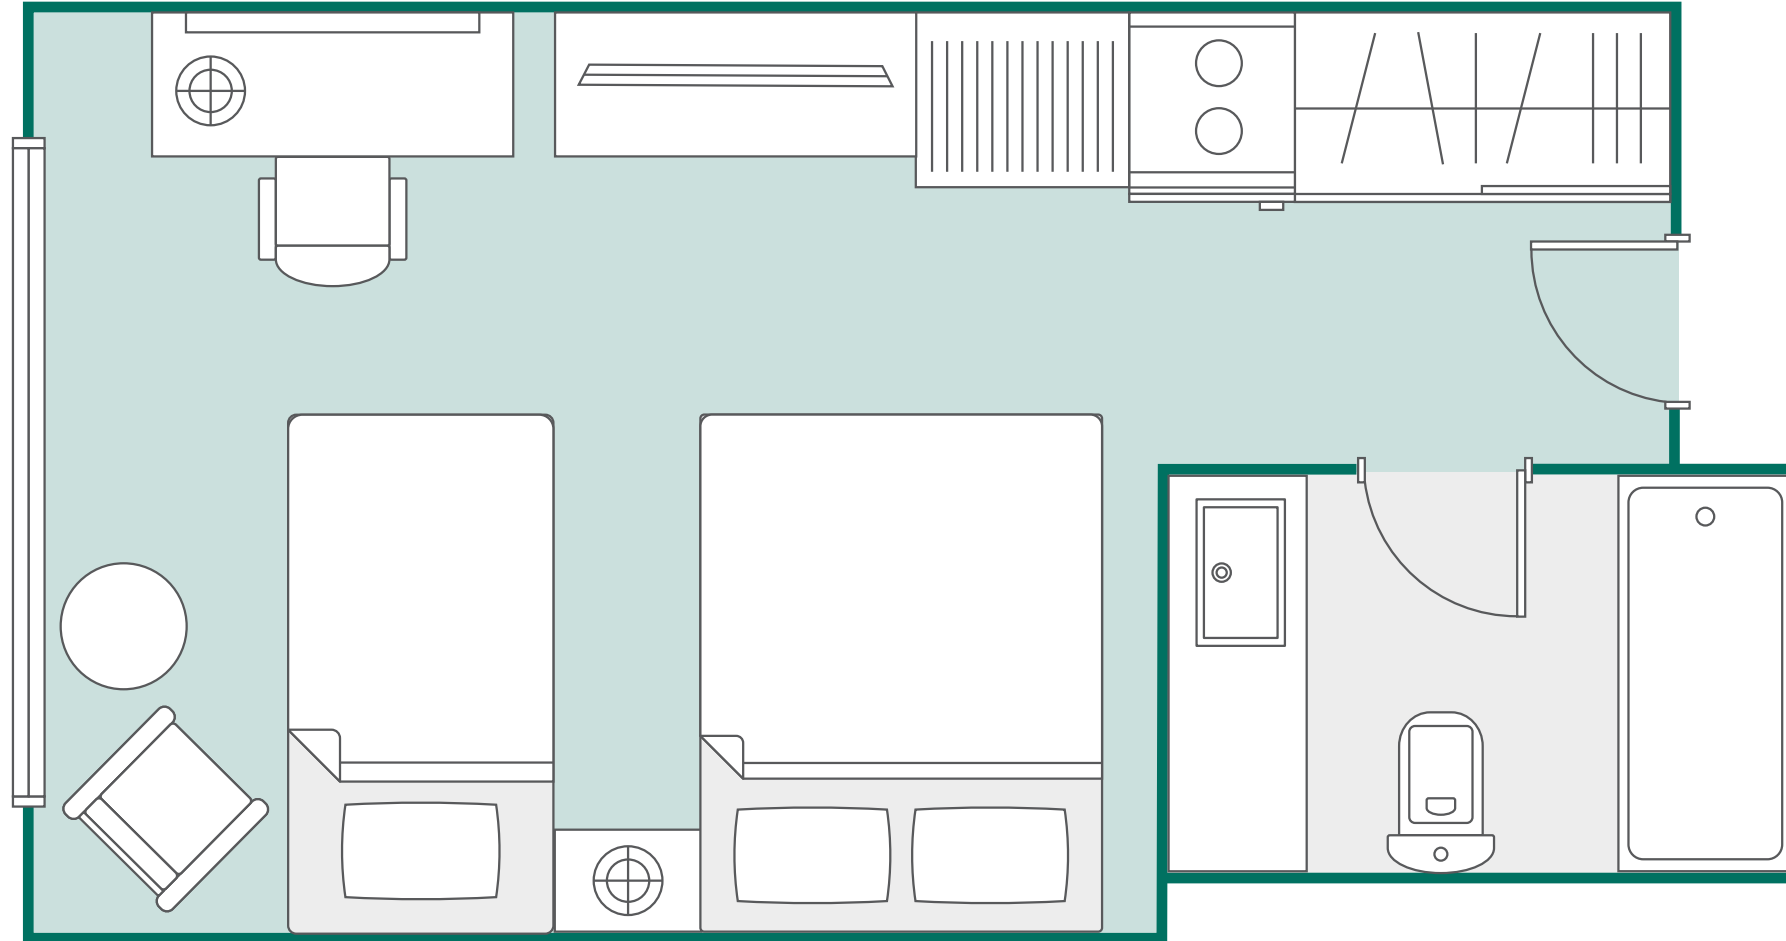

# SUNWAY HOTEL PHNOM PENH - DELUXE KING PLUS ROOM

Room Size: 31 sqm

All room layout plans contained herein are for reference only and shall not constitute any warranty whether expressly or implicitly. The room layout plans used are for illustrative and general indication purpose only and are not intended to express the specific layouts and dimensions of the hotel's guestrooms. Each room layout serves only as guidance and do not necessarily represent the final and/or the assigned guestroom.