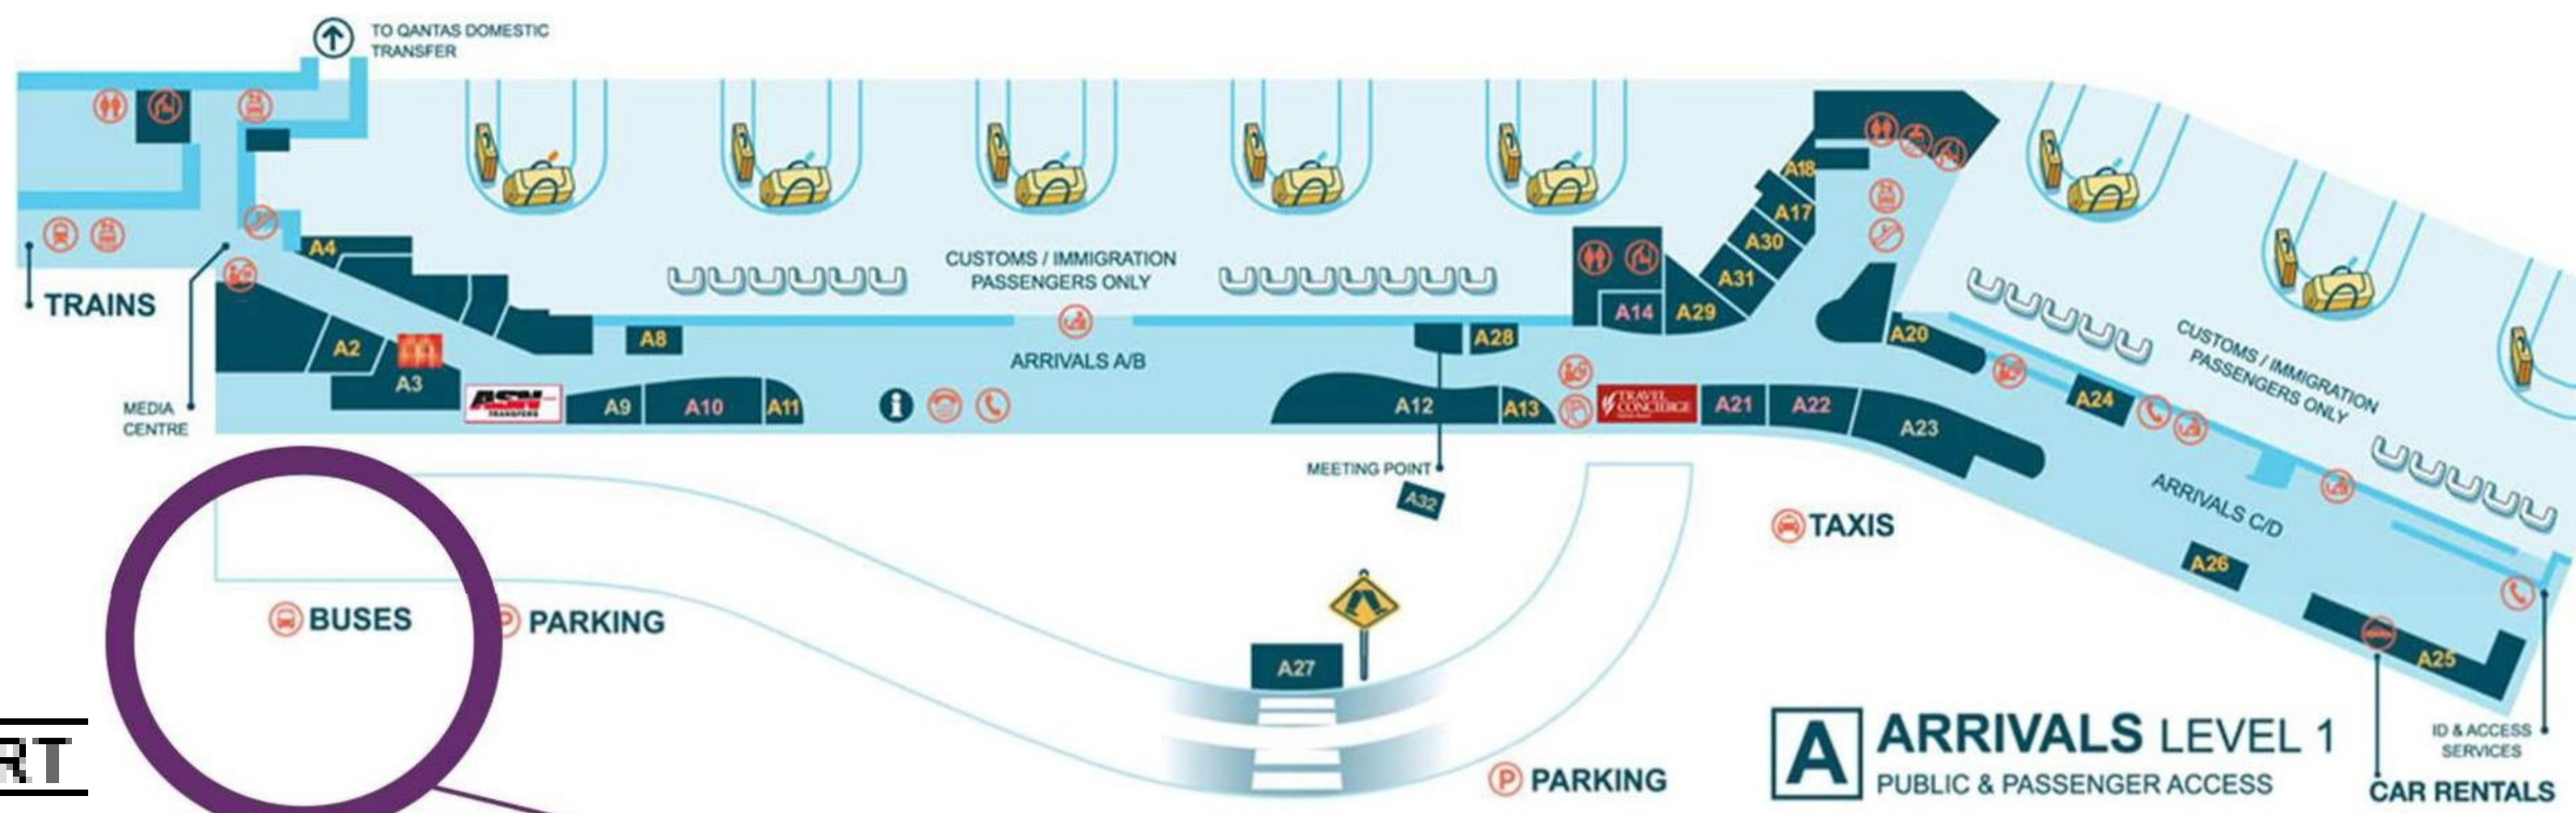

EXTERNAL SHUTTLE INFORMATION

**FROM INTERNATIONAL ARRIVALS
PICK UP POINT IS BUS BAY 12**

HOTEL BUS PICK UP POINT
INTERNATIONAL – GO TO BAY 12
(OPPOSITE RYDGES)

FROM DOMESTIC ARRIVALS

PICK UP POINT IS ON YOUR LEFT FROM TERMINAL 2 AND ON YOUR RIGHT FROM TERMINAL 3, BAY NUMBER 4

HOTEL BUS PICK UP POINT

THE DRIVER WILL ASK YOU TO FILL OUT YOUR DETAILS AND YOU WILL BE CHARGED AT THE HOTEL WHEN YOU ARRIVE.

FROM HOTEL TO AIRPORT

PLEASE BOOK AT RECEPTION FOR YOUR PREFERRED TIME

Please kindly note that the hotel is not affiliated with Sydney Super Shuttles. We provide information for the ease of our guests however the hotel is not responsible for the shuttle. The shuttle company charges AUD\$10.00 per person per way and operates in the airport precinct.

NOVOTEL SYDNEY INTERNATIONAL AIRPORT SYDNEY SUPER SHUTTLE		
HOTEL P/UP	INT. AIR P/UP	DOM. AIR P/UP
4:30		
4:55		
5:35		
6:15	6:50	
6:55	7:25	7:00
7:35	8:00	7:35
8:15	8:35	8:10
8:55	9:10	8:45
9:35	9:50	9:20
10:15	10:30	10:00
10:55	11:10	10:40
11:35	11:50	11:20
12:15	12:30	12:00
12:55	13:10	12:40
13:35	13:50	13:20
14:15	14:30	14:00
14:55	15:10	14:40
15:35	15:50	15:20
16:15	16:30	16:00
17:35	17:10	16:40
18:15	17:50	17:20
18:55	18:30	18:00
19:35	19:10	18:40
20:15	19:50	19:20
20:55	20:30	20:00
21:35	21:10	20:40
22:15	21:50	21:20
22:55	22:30	22:00
	23:10	22:40
		23:20