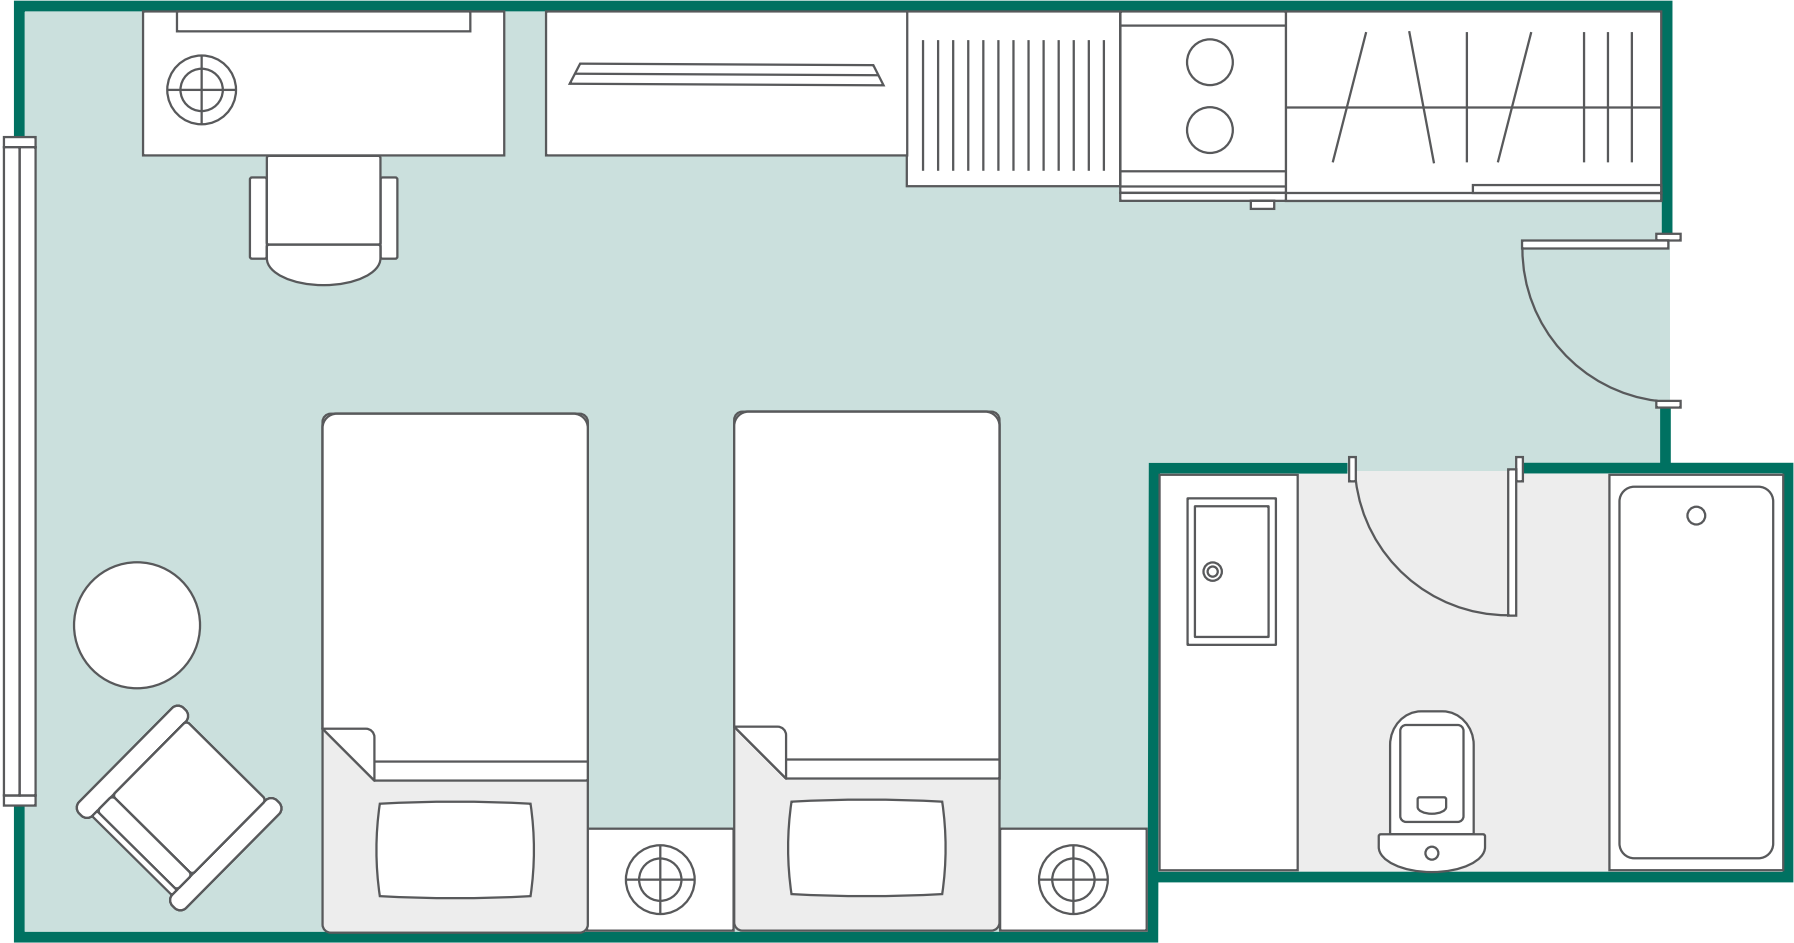

SUNWAY HOTEL PHNOM PENH - DELUXE TWIN ROOM

Room Size: 31 sqm

All room layout plans contained herein are for reference only and shall not constitute any warranty whether expressly or implicitly. The room layout plans used are for illustrative and general indication purpose only and are not intended to express the specific layouts and dimensions of the hotel's guestrooms. Each room layout serves only as guidance and do not necessarily represent the final and/or the assigned guestroom.