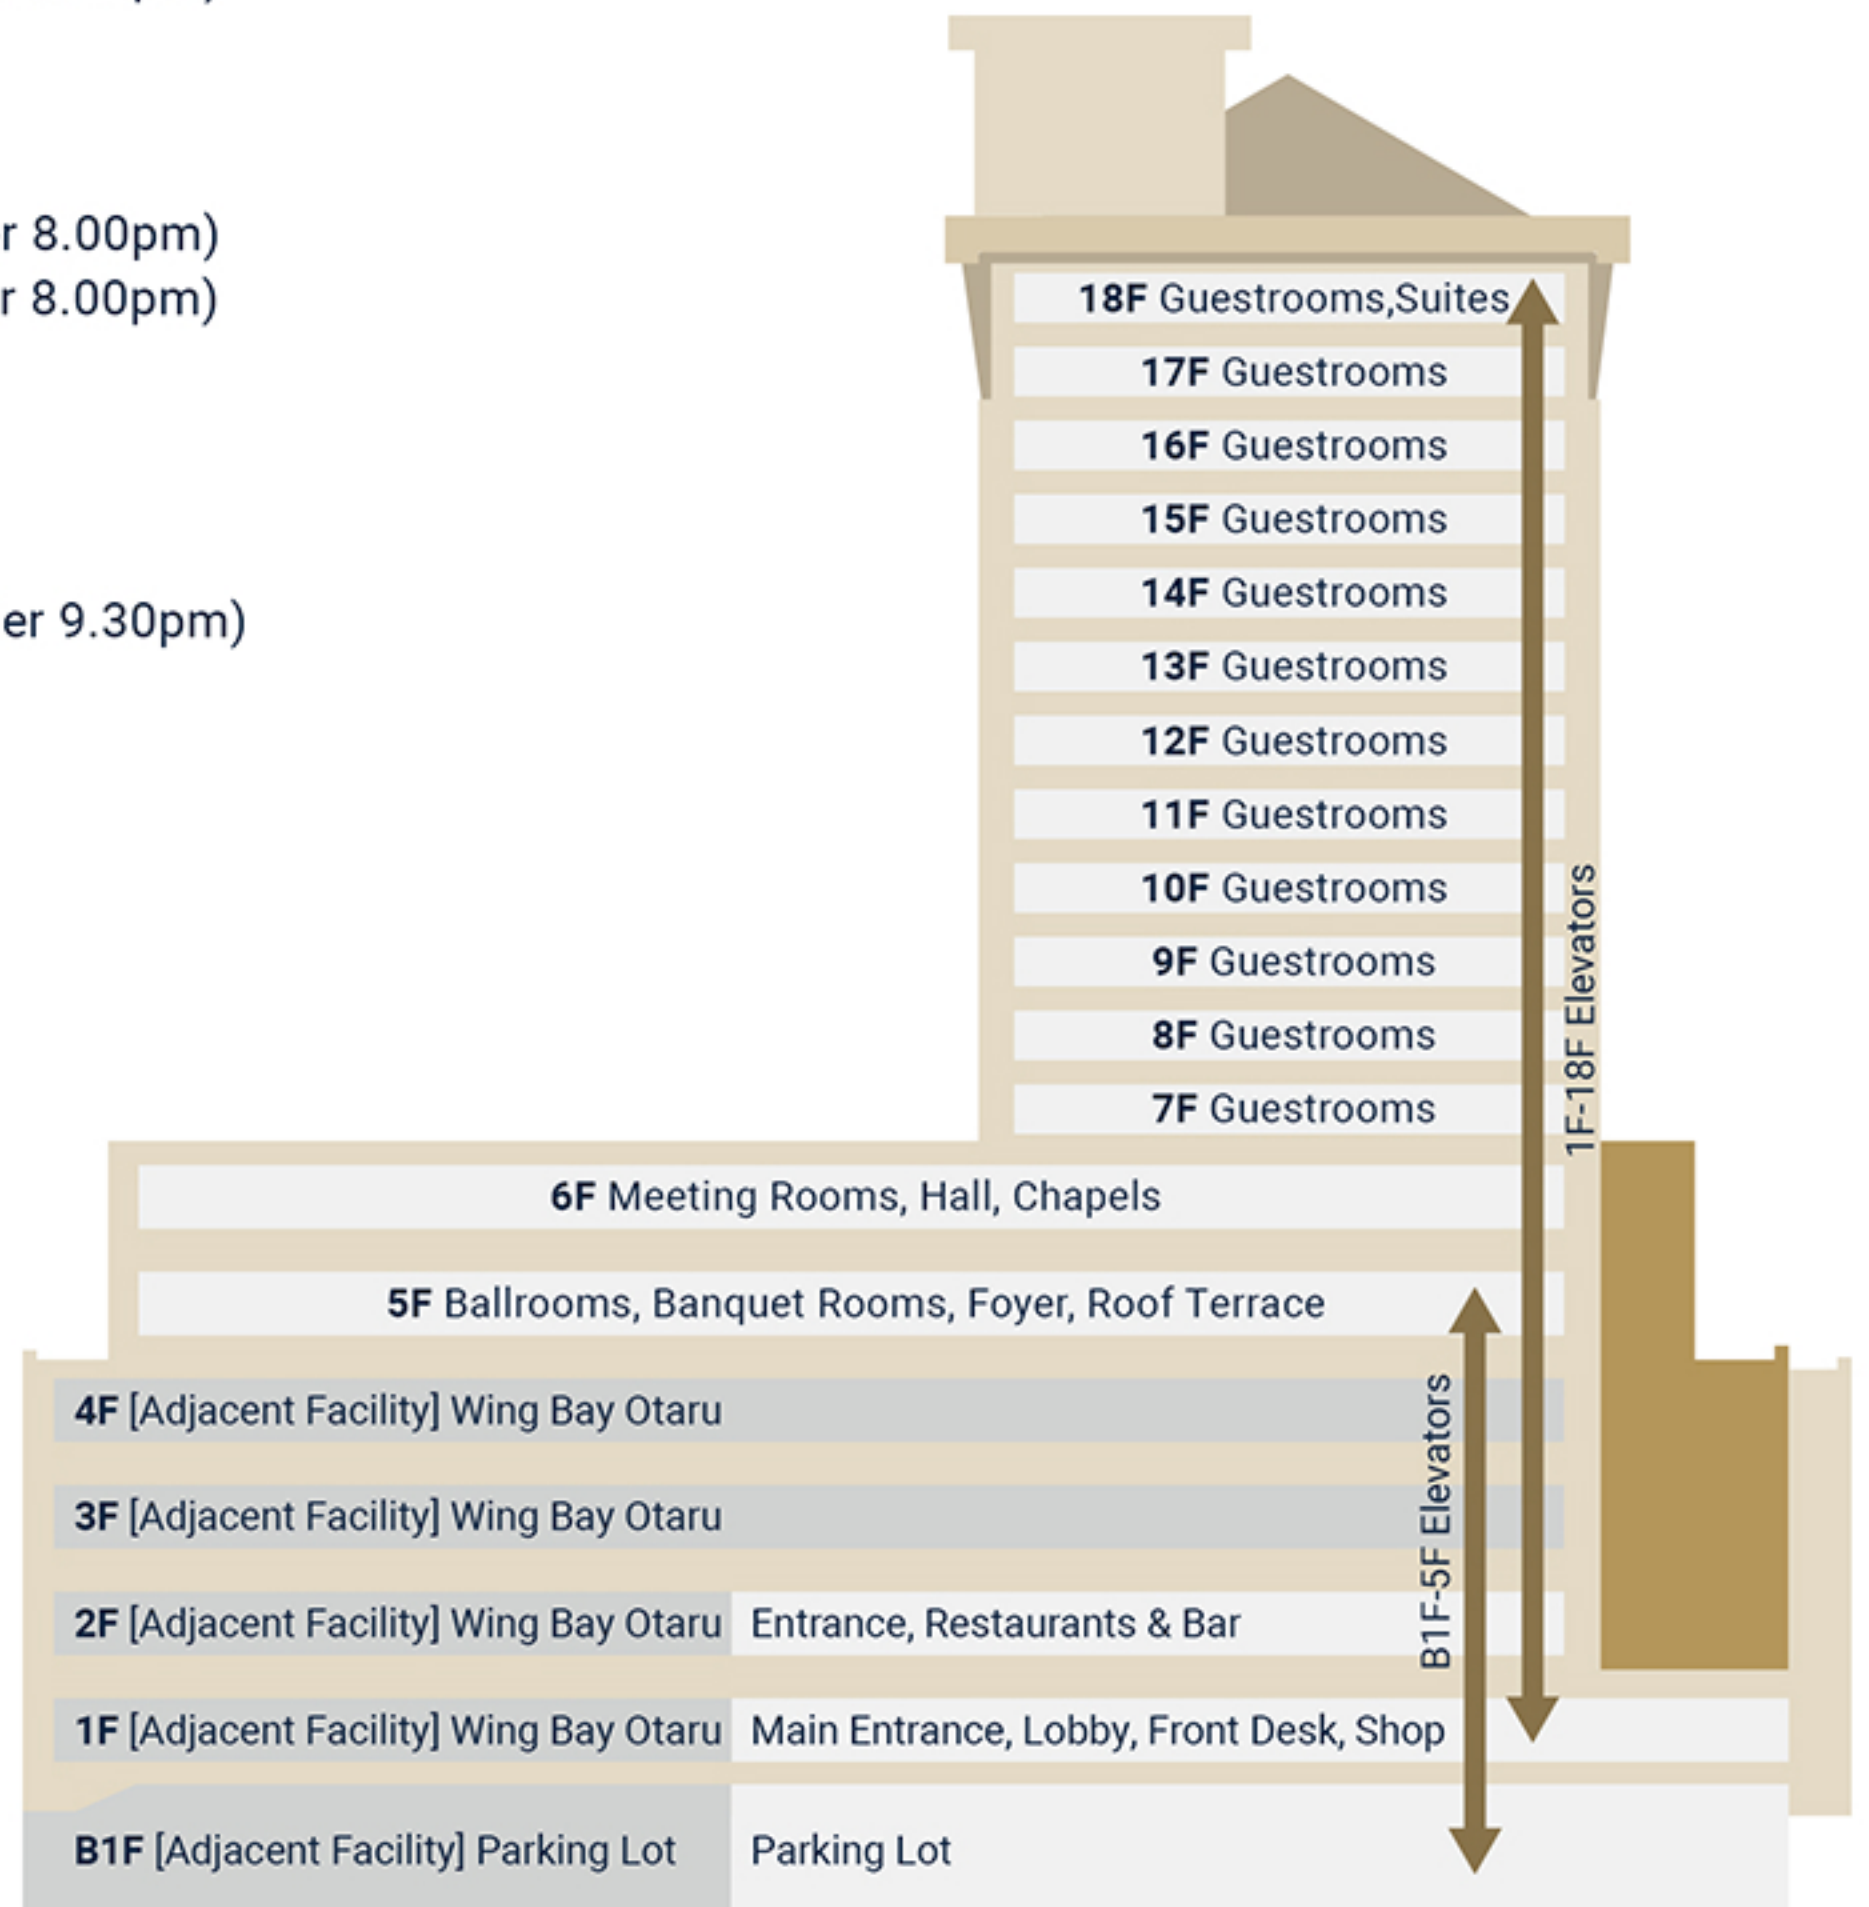

Shop

OTARU MARCHÉ

Opening hours: 9.00am - 6.00pm