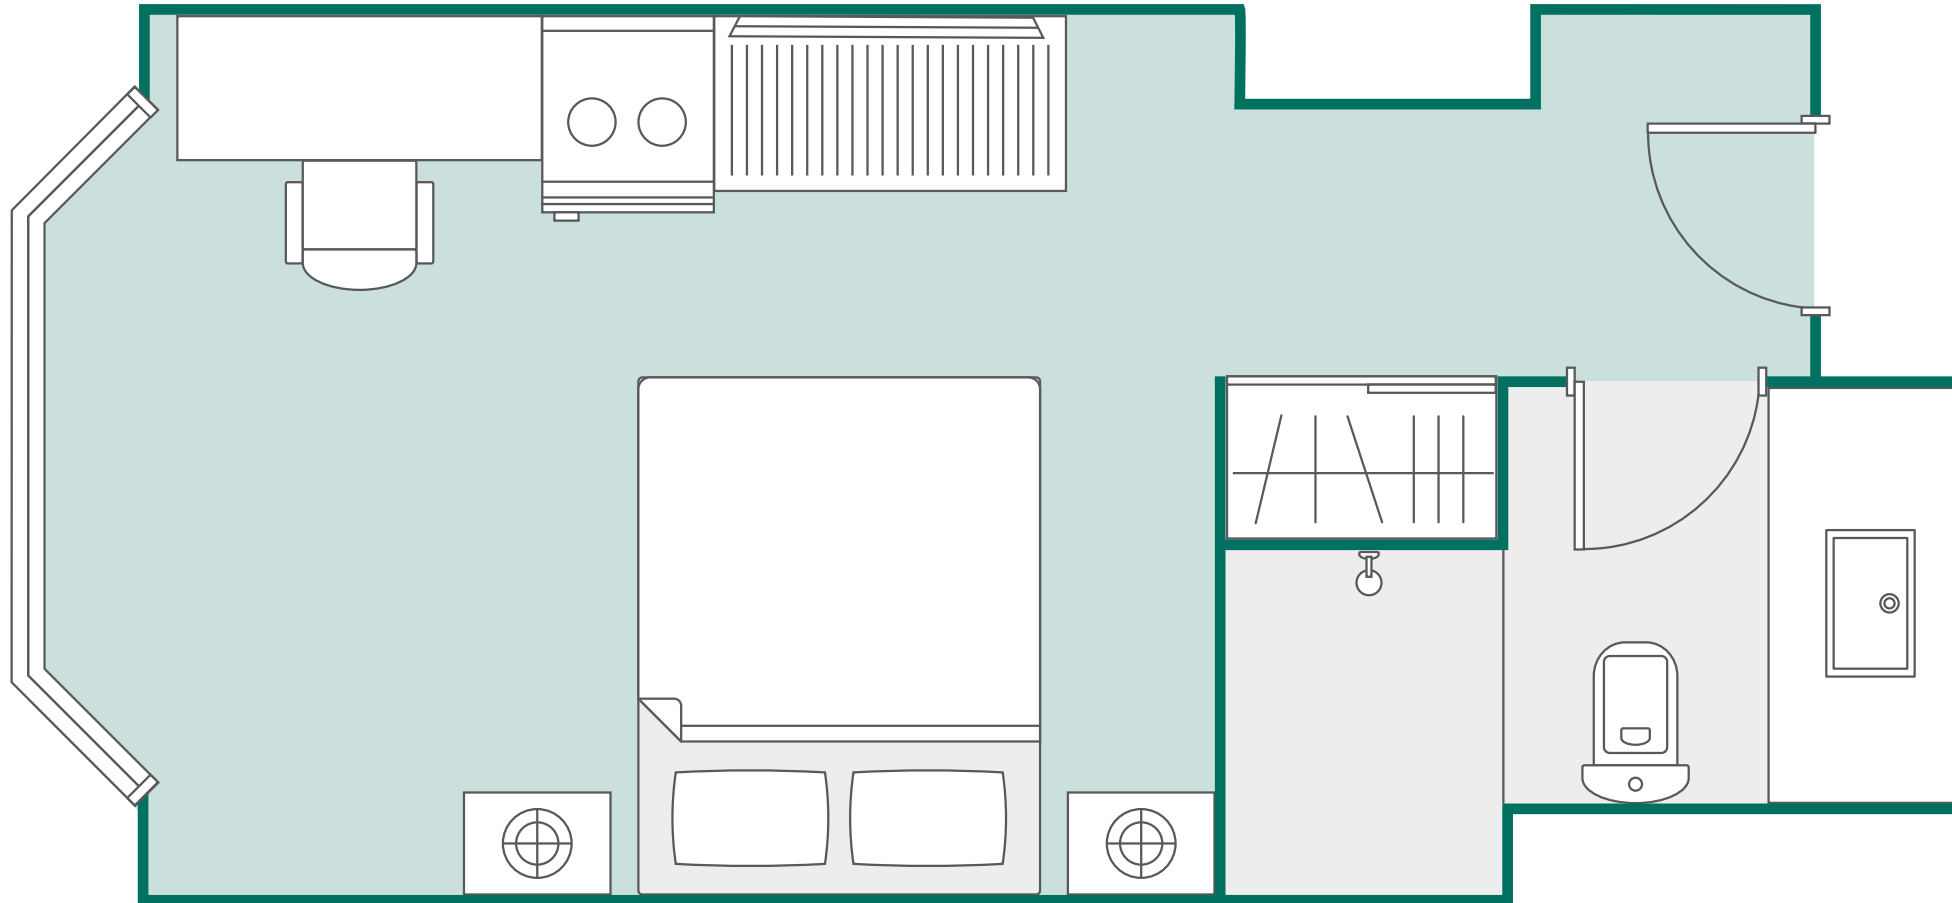

SUNWAY HOTEL HANOI - DELUXE KING ROOM

Room Size: 24 - 28 sqm

All room layout plans contained herein are for reference only and shall not constitute any warranty whether expressly or implicitly. The room layout plans used are for illustrative and general indication purpose only and are not intended to express the specific layouts and dimensions of the hotel's guestrooms. Each room layout serves only as guidance and do not necessarily represent the final and/or the assigned guestroom.