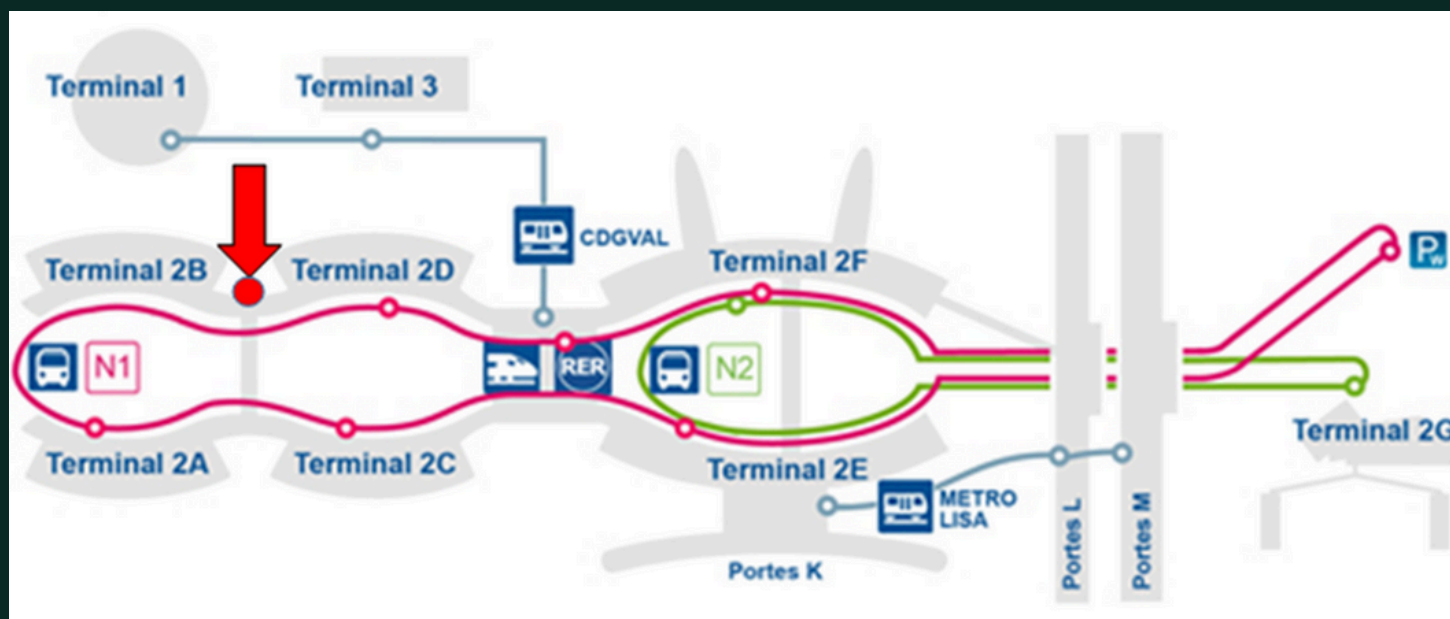

FROM THE AIRPORT

- Morning – from 6.15am to 12.15pm
- Afternoon – from 5.15pm to 11.15pm
- Every 30 minutes

VAN DER VALK
HOTEL PARIS CDG AIRPORT

SHUTTLE TIMETABLE

MORNING	
HOTEL	BETWEEN T2B - T2D
06:00 AM	06:15 AM
06:30 AM	06:45 AM
07:00 AM	07:15 AM
07:30 AM	07:45 AM
08:00 AM	08:15 AM
08:30 AM	08:45 AM
09:00 AM	09:15 AM
09:30 AM	09:45 AM
10:00 AM	10:15 AM
10:30 AM	10:45 AM
11:00 AM	11:15 AM
11:30 AM	11:45 AM
12:00 PM	12:15 PM

Please note the timetables are dependent on traffic and may vary.

VAN DER VALK
HOTEL PARIS CDG AIRPORT

SHUTTLE TIMETABLE

EVENING	
HOTEL	BETWEEN T2B - T2D
05:00 PM	05:15 PM
05:30 PM	05:45 PM
06:00 PM	06:15 PM
06:30 PM	06:45 PM
07:00 PM	07:15 PM
07:30 PM	07:45 PM
08:00 PM	08:15 PM
08:30 PM	08:45 PM
09:00 PM	09:15 PM
09:30 PM	09:45 PM
10:00 PM	10:15 PM
10:30 PM	10:45 PM
11:00 PM	11:15 PM

Please note the timetables are dependent on traffic and may vary.

VAN DER VALK HOTEL PARIS CDG AIRPORT

SERVICE DE NAVETTE

Pour trouver notre navette, allez entre le terminal 2B et le terminal 2D.

DEPUIS L'HÔTEL

- Matin – de 6h à 12h
- Soirée – de 17h à 23h
- Toutes les 30 minutes

DEPUIS L'AÉROPORT

- Matin – de 6h15 à 12h15
- Soirée – de 17h15 à 23h15
- Toutes les 30 minutes

VAN DER VALK
HOTEL PARIS CDG AIRPORT

HORAIRES DES NAVETTES