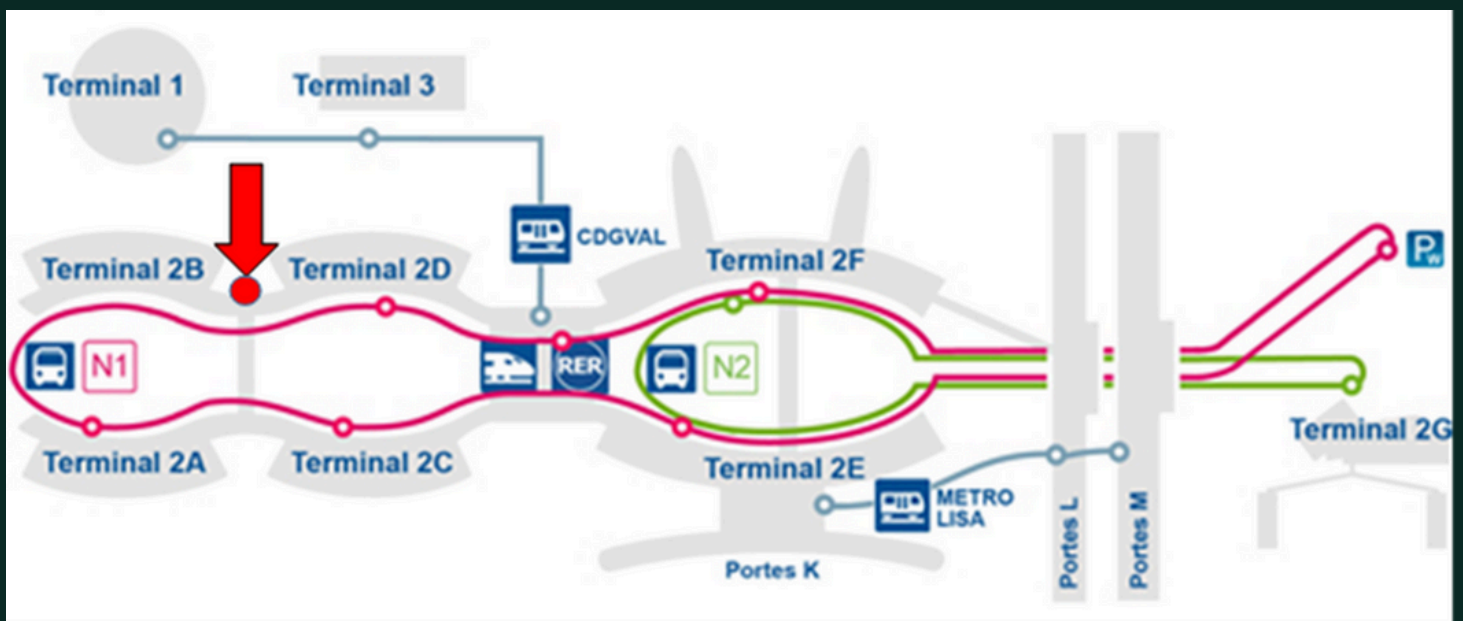

VAN DER VALK HOTEL PARIS CDG AIRPORT

SHUTTLE SERVICE

Our shuttle may be found between Terminal 2B and Terminal 2D

FROM THE HOTEL

- Morning – from 6am to 12pm
- Evening – from 5pm to 11pm
- Every 30 minutes

FROM THE AIRPORT

- Morning – from 6.15am to 12.15pm
- Afternoon – from 5.15pm to 11.15pm
- Every 30 minutes

VAN DER VALK
HOTEL PARIS CDG AIRPORT

SHUTTLE TIMETABLE

MORNING	
HOTEL	BETWEEN T2B - T2D
06:00 AM	06:15 AM
06:30 AM	06:45 AM
07:00 AM	07:15 AM
07:30 AM	07:45 AM
08:00 AM	08:15 AM
08:30 AM	08:45 AM
09:00 AM	09:15 AM
09:30 AM	09:45 AM
10:00 AM	10:15 AM
10:30 AM	10:45 AM
11:00 AM	11:15 AM
11:30 AM	11:45 AM
12:00 PM	12:15 PM

Please note the timetables are dependent on traffic and may vary.

VAN DER VALK
HOTEL PARIS CDG AIRPORT

SHUTTLE TIMETABLE

EVENING	
HOTEL	BETWEEN T2B - T2D
05:00 PM	05:15 PM
05:30 PM	05:45 PM
06:00 PM	06:15 PM
06:30 PM	06:45 PM
07:00 PM	07:15 PM
07:30 PM	07:45 PM
08:00 PM	08:15 PM
08:30 PM	08:45 PM
09:00 PM	09:15 PM
09:30 PM	09:45 PM
10:00 PM	10:15 PM
10:30 PM	10:45 PM
11:00 PM	11:15 PM

Please note the timetables are dependent on traffic and may vary.

VAN DER VALK HOTEL PARIS CDG AIRPORT

SERVICE DE NAVETTE

Pour trouver notre navette, allez entre le terminal 2B et le terminal 2D.

DEPUIS L'HÔTEL