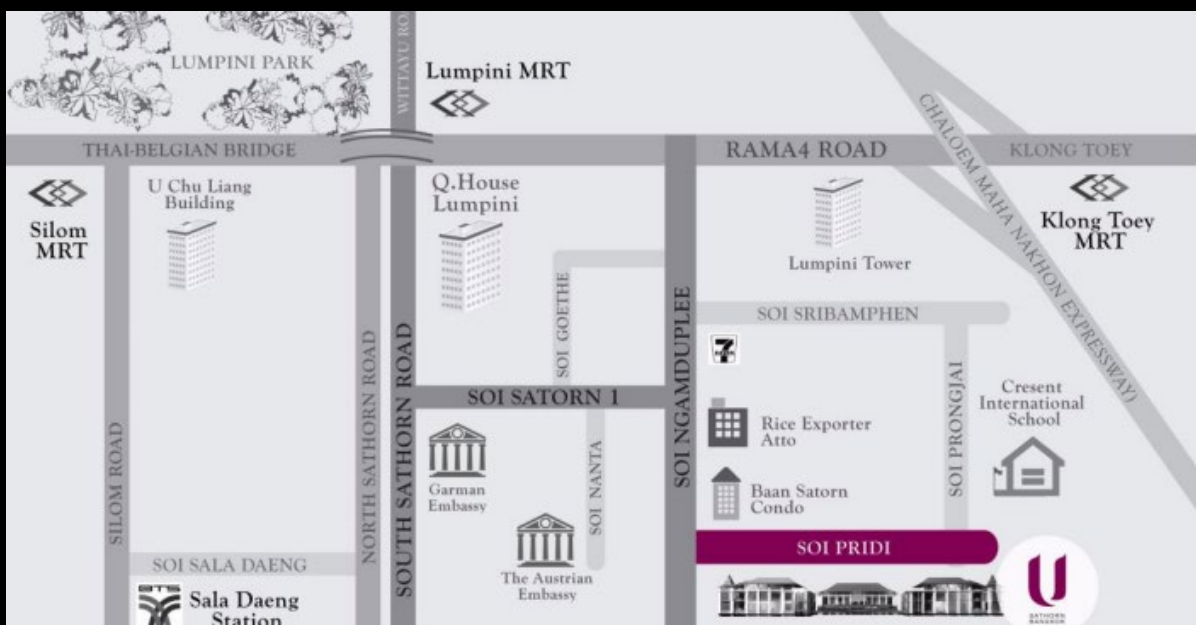

U SATHORN BANGKOK

SATHORN
BANGKOK

U SATHORN BANGKOK

U Sathorn Bangkok is located in a peaceful part of the capital, where natural beauty sits alongside the hustle and bustle of this busy and exciting Bangkok district. The overall design of this urban resort was conceived in a French Colonial style with a contemporary twist. The design breaks down the barriers between the inside and outside and between interior design and landscaped architecture, which reduces the buildings to a series of delightfully conceived spaces separated by natural features.

LOCATION

U Sathorn Bangkok is located on Sathorn Soi 1, right in the middle of the business and shopping area and only 45 minutes from Suvarnabhumi International Airport. The hotel is a short distance from Lumpini Park and the MRT with a complimentary shuttle van service to Lumpini Station.