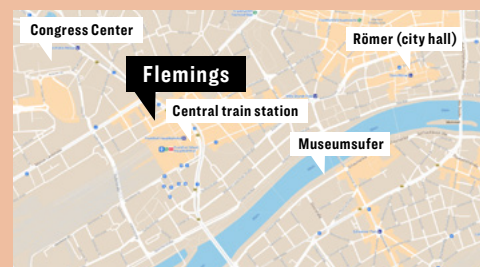

TWO HOTELS UNITED AS ONE

With 515 rooms and 10 meeting rooms holding up to 726 people in an area of 926 m², you get everything you need in one location!

The Metropolitan Hotel by Flemings and the Flemings Hotel Frankfurt Central are both centrally located, close to Frankfurt central train station. While each hotel has its own character, they are united by a common courtyard, and together make a prime location for large gatherings.

Cuisine

Generous regional breakfast buffet / 2 restaurants / bar / patio

Fitness & wellness

Sauna / relaxation area / fitness area

FLEMINGS
HOTELS

FLEMINGS HOTELS

Poststrasse 6-8
60329 Frankfurt am Main

Contact

Event sales: +49 69 37003-500
meetings@flemings-hotels.com
www.flemings-hotels.com

Mobility

For a fee, external parking garage with 365 parking spaces, price per day: €33 (hotel guests receive a one-time €5 discount at the hotel reception) / located right by the central train station

Distances

Central train station 0.1 km / Exhibition and Congress Center 1 km / Römer (city hall) 1.6 km / Museumsufer 2 km / freeway (A 648) 2.4 km / city center 4 km / Deutsche Bank Park 6 km / Frankfurt Airport (FRA) 10 km