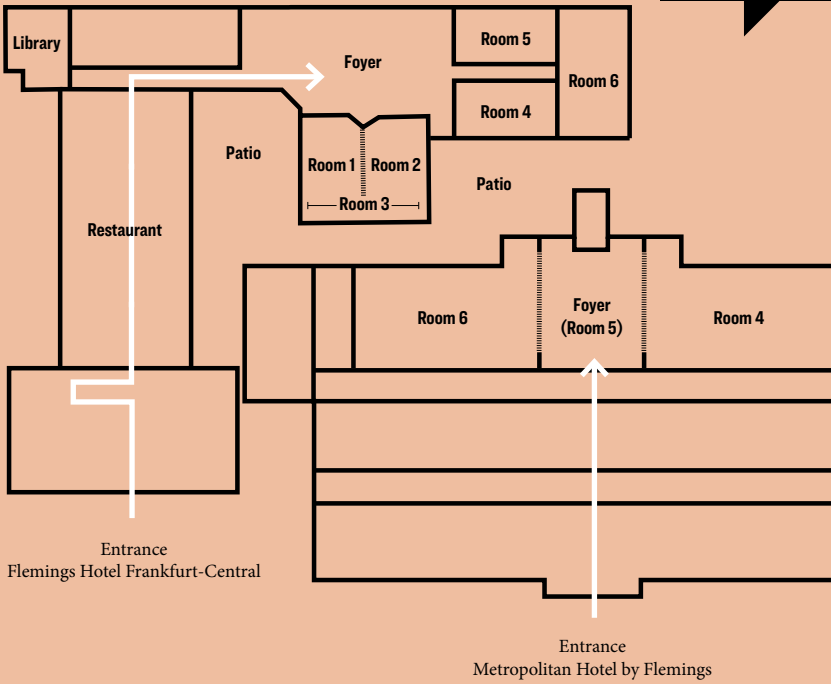

Kartendaten ©2022
Geobasis-DE/BKG (©2009), Google

Technical equipment

Modern Jabra PanaCast video conferencing technology for holding high-quality hybrid meetings (up to 10 people)

State-of-the-art conference technology, such as ClickShare systems for easy presentation sharing / WiFi / projectors / screens / cameras and other technical equipment also provided

Service

Exclusive meeting concierge available for the duration of your stay / enhanced hygiene concept, the Flemings' Feel Safe Promise

**Total area:
926 m²**

BASEMENT

Meetings & Events
 When booking both hotels, the maximum capacities are as follows, depending on the seating style:

- Classroom – 338 seats
- Theater – 726 seats
- Banquet – 392 seats
- Reception – 570 seats
- U-shaped – 212 seats
- Conference – 240 seats

Function rooms	Floor	Height	Surface area	Natural light	Classroom	Theater	Banquet	Reception	U-shaped	Conference style
Flemings Hotel Frankfurt-Central										
Library	B	3.50 m	32 m ²	yes	–	–	–	–	–	12
Room 1	B	3.50 m	63 m ²	yes	25	43	32	40	17	20
Room 2	B	3.50 m	63 m ²	yes	25	43	32	40	17	20
Room 3 (1+2)	B	3.50 m	126 m ²	yes	55	100	64	80	31	36
Room 4	B	3.50 m	58 m ²	yes	21	37	24	40	21	24
Room 5	B	3.50 m	58 m ²	no	21	37	24	40	21	24
Room 6	B	3.50 m	91 m ²	yes	31	63	40	60	31	32