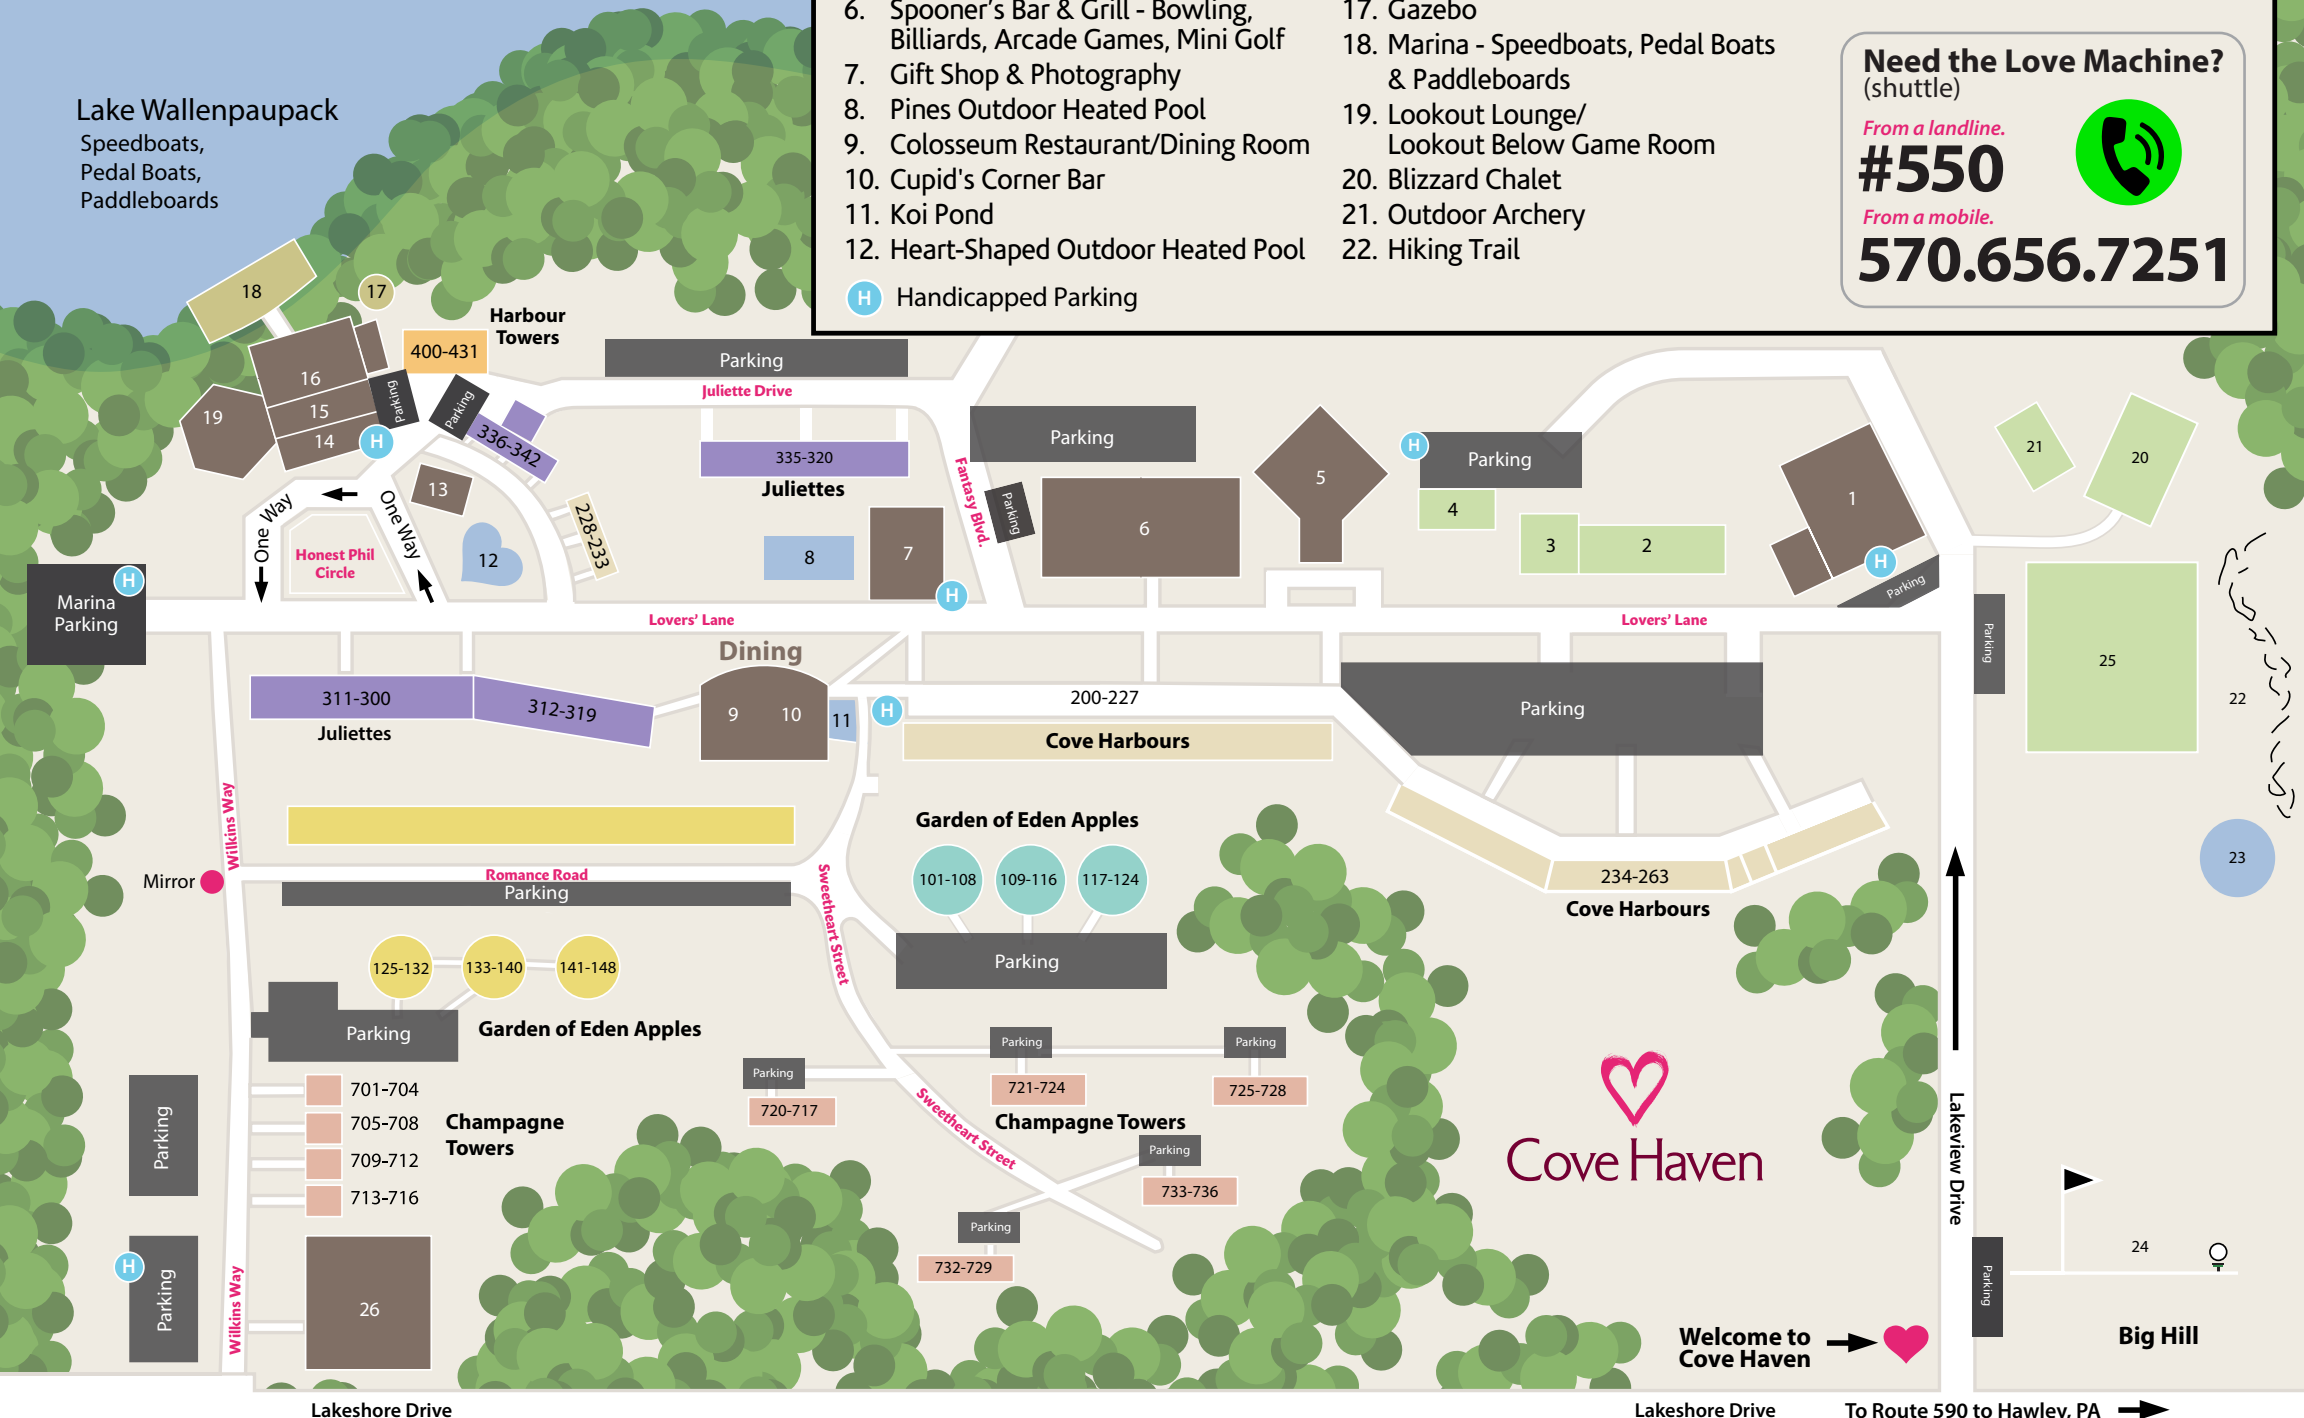

1. Guest Services/Lobby
 2. Outdoor Tennis Court
 3. Outdoor Handball/Basketball Court
 4. Outdoor Tennis Court
 5. Champagne Palace Nightclub
 6. Spooner's Bar & Grill - Bowling, Billiards, Arcade Games, Mini Golf
 7. Gift Shop & Photography
 8. Pines Outdoor Heated Pool
 9. Colosseum Restaurant/Dining Room
 10. Cupid's Corner Bar
 11. Koi Pond
 12. Heart-Shaped Outdoor Heated Pool
 13. TanLines Bar & Grill
 14. The Spa at Cove Haven Resort
 15. Indoor Pool, Exercise Equipment & Whirlpool Hot Tub
 16. Mini Golf
 17. Gazebo
 18. Marina - Speedboats, Pedal Boats & Paddleboards
 19. Lookout Lounge/ Lookout Below Game Room
 20. Blizzard Chalet
 21. Outdoor Archery
 22. Hiking Trail
 23. Fishing Pond
 24. Golf Driving Range
 25. Outdoor Game Zone
 26. Boat Storage Building
- H** Handicapped Parking

Need the Love Machine?
(shuttle)

From a landline.
#550

From a mobile.
570.656.7251

Lake Wallenpaupack
Speedboats,
Pedal Boats,
Paddleboards

Welcome to Cove Haven → 

Lakeshore Drive To Route 590 to Hawley, PA →

*Please read Hot Spot for hours of operation. All activities are weather permitting.