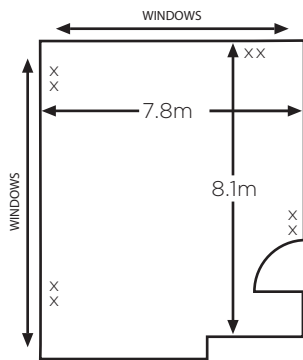

THE MET HOTEL

Leeds

CAPACITIES & DIMENSIONS

CAPACITY

Room Name	Floor	Theatre	Cabaret	Classroom	Boardroom	U Shape	Banquet	Dinner Dance	Reception	Exhibition space sqm
Met Suite	GF	250	150	140	50	50	220	150	200	239
Met 1	GF	150	80	60	40	40	100	80	100	119
Met 2	GF	60	40	26	30	26	40	40	70	63
Met 3	GF	45	32	20	26	20	-	-	40	58
Met 5	1F	12	-	-	5	-	-	-	-	15
Met 6	1F	24	-	10	12	8	-	-	-	28
Met 8	1F	40	32	18	24	20	-	-	-	44
Met 9	1F	60	40	30	30	26	-	-	-	64
Met 10	1F	90	64	50	30	28	-	-	-	108
Barbara Hepworth (Met 12)	LG	-	-	-	12	-	-	-	-	24
Judi Dench (Met 14)	LG	-	-	-	14	-	-	-	-	33
Betty Boothroyd (Met 15)	LG	40	32	24	20	24	-	-	-	57
Bronte Sisters (Met 16)	LG	40	32	22	20	24	-	-	-	54
Brian Boffey (Met 17)	LG	40	32	24	18	20	-	-	-	47
Helen Fielding (Met 18)	LG	-	-	-	12	-	-	-	-	25

TECHNICAL INFORMATION

Room Name	Daylight	Access	Built in AV	3 Phase	Dimmer lights	Wireless or hard wired broadband	Length m	Width m	Area sqm	Ceiling height m
Met Suite	No	Direct	No	Yes	Yes	Both	23.5	10.2	239	4.7
Met 1	Yes	Direct	Screen	No	Yes	Both	14.4	8.3	119	4.5
Met 2	Yes	Direct	No	No	Yes	Both	8.1	7.8	63	4.8
Met 3	Yes	Direct	No	No	Yes	Both	9.9	6.7	58	3.7
Met 5	Yes	Lift/Stairs	LCD TV	No	Yes	Both	4.6	3.4	15	3.3
Met 6	Yes	Lift/Stairs	LCD TV	No	Yes	Both	5.5	5.2	28	3.3
Met 8	No	Lift/Stairs	No	No	Yes	Both	6.8	6.5	44	3.3
Met 9	No	Lift/Stairs	No	No	Yes	Both	8.4	8.0	64	3.3
Met 10	Yes	Lift/Stairs	No	No	Yes	Both	8.4	14.5	108	3.3
Barbara Hepworth (Met 12)	Yes	Lift/Stairs	LCD TV	No	No	Both	6.4	3.5	22	2.3
Judi Dench (Met 14)	Yes	Lift/Stairs	LCD TV	No	No	Both	6.4	5.5	35	2.3
Betty Boothroyd (Met 15)	Yes	Lift/Stairs	LCD TV	No	No	Both	8.1	5.9	47	3.3
Bronte Sisters (Met 16)	Yes	Lift/Stairs	Screen	No	No	Both	7.9	6.2	48	2.3
Brian Boffey (Met 17)	Yes	Lift/Stairs	LCD TV	No	No	Both	7.4	6.3	46	2.3
Helen Fielding (Met 18)	No	Lift/Stairs	LCD TV	No	No	Both	6.6	3.5	23	2.3

THE MET HOTEL

Leeds

GROUND FLOOR

THE MET SUITE

MET 1

MET 2

MET 3

FIRST FLOOR