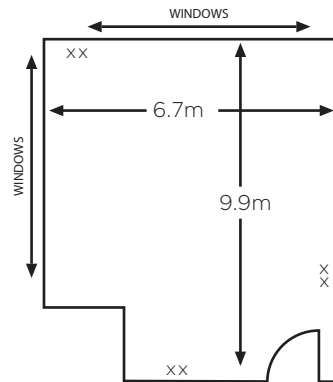

THE MET HOTEL

Leeds

CAPACITIES & DIMENSIONS

CAPACITY

Room Name	Floor	Theatre	Cabaret	Classroom	Boardroom	U Shape	Banquet	Dinner Dance	Reception	Exhibition space sqm
Met Suite	GF	250	150	140	50	50	220	150	200	239
Met 1	GF	150	80	60	40	40	100	80	100	119
Met 2	GF	60	40	26	30	26	40	40	70	63
Met 3	GF	45	32	20	26	20	-	-	40	58
Met 5	1F	12	-	-	5	-	-	-	-	15
Met 6	1F	24	-	10	12	8	-	-	-	28
Met 8	1F	40	32	18	24	20	-	-	-	44
Met 9	1F	60	40	30	30	26	-	-	-	64
Met 10	1F	90	64	50	30	28	-	-	-	108
Barbara Hepworth (Met 12)	LG	-	-	-	12	-	-	-	-	24
Judi Dench (Met 14)	LG	-	-	-	14	-	-	-	-	33
Betty Boothroyd (Met 15)	LG	40	32	24	20	24	-	-	-	57
Bronte Sisters (Met 16)	LG	40	32	22	20	24	-	-	-	54
Brian Boffey (Met 17)	LG	40	32	24	18	20	-	-	-	47
Helen Fielding (Met 18)	LG	-	-	-	12	-	-	-	-	25

TECHNICAL INFORMATION

Room Name	Daylight	Access	Built in AV	3 Phase	Dimmer lights	Wireless or hard wired broadband	Length m	Width m	Area sqm	Ceiling height m
Met Suite	No	Direct	No	Yes	Yes	Both	23.5	10.2	239	4.7
Met 1	Yes	Direct	Screen	No	Yes	Both	14.4	8.3	119	4.5
Met 2	Yes	Direct	No	No	Yes	Both	8.1	7.8	63	4.8
Met 3	Yes	Direct	No	No	Yes	Both	9.9	6.7	58	3.7
Met 5	Yes	Lift/Stairs	LCD TV	No	Yes	Both	4.6	3.4	15	3.3
Met 6	Yes	Lift/Stairs	LCD TV	No	Yes	Both	5.5	5.2	28	3.3
Met 8	No	Lift/Stairs	No	No	Yes	Both	6.8	6.5	44	3.3
Met 9	No	Lift/Stairs	No	No	Yes	Both	8.4	8.0	64	3.3
Met 10	Yes	Lift/Stairs	No	No	Yes	Both	8.4	14.5	108	3.3
Barbara Hepworth (Met 12)	Yes	Lift/Stairs	LCD TV	No	No	Both	6.4	3.5	22	2.3
Judi Dench (Met 14)	Yes	Lift/Stairs	LCD TV	No	No	Both	6.4	5.5	35	2.3
Betty Boothroyd (Met 15)	Yes	Lift/Stairs	LCD TV	No	No	Both	8.1	5.9	47	3.3
Bronte Sisters (Met 16)	Yes	Lift/Stairs	Screen	No	No	Both	7.9	6.2	48	2.3
Brian Boffey (Met 17)	Yes	Lift/Stairs	LCD TV	No	No	Both	7.4	6.3	46	2.3
Helen Fielding (Met 18)	No	Lift/Stairs	LCD TV	No	No	Both	6.6	3.5	23	2.3

THE MET HOTEL

Leeds

GROUND FLOOR

THE MET SUITE

MET 1

MET 2

MET 3

FIRST FLOOR