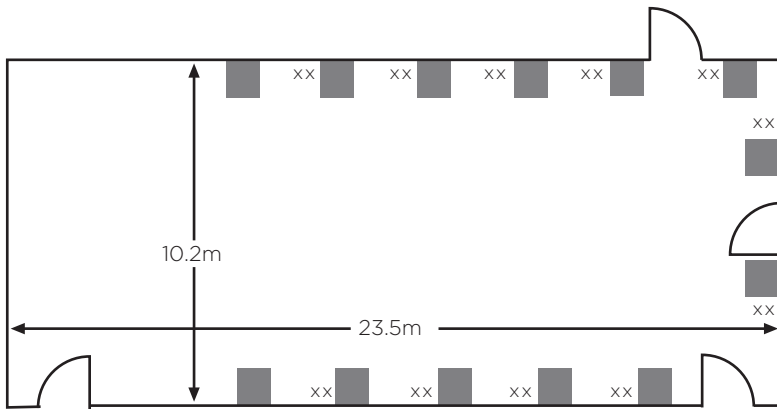

THE MET HOTEL

Leeds

GROUND FLOOR

THE MET SUITE