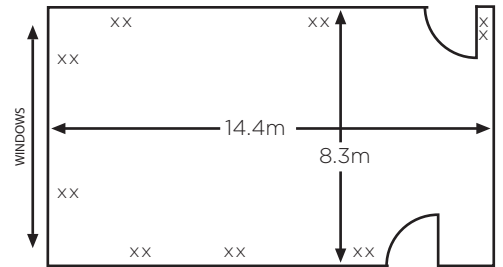

THE MET HOTEL

Leeds

CAPACITIES & DIMENSIONS

CAPACITY

Room Name	Floor	Theatre	Cabaret	Classroom	Boardroom	U Shape	Banquet	Dinner Dance	Reception	Exhibition space sqm
Met Suite	GF	250	150	140	50	50	220	150	200	239
Met 1	GF	150	80	60	40	40	100	80	100	119
Met 2	GF	60	40	26	30	26	40	40	70	63
Met 3	GF	45	32	20	26	20	-	-	40	58
Met 5	1F	12	-	-	5	-	-	-	-	15
Met 6	1F	24	-	10	12	8	-	-	-	28
Met 8	1F	40	32	18	24	20	-	-	-	44
Met 9	1F	60	40	30	30	26	-	-	-	64
Met 10	1F	90	64	50	30	28	-	-	-	108
Barbara Hepworth (Met 12)	LG	-	-	-	12	-	-	-	-	24
Judi Dench (Met 14)	LG	-	-	-	14	-	-	-	-	33
Betty Boothroyd (Met 15)	LG	40	32	24	20	24	-	-	-	57
Bronte Sisters (Met 16)	LG	40	32	22	20	24	-	-	-	54
Brian Boffey (Met 17)	LG	40	32	24	18	20	-	-	-	47
Helen Fielding (Met 18)	LG	-	-	-	12	-	-	-	-	25

TECHNICAL INFORMATION

Room Name	Daylight	Access	Built in AV	3 Phase	Dimmer lights	Wireless or hard wired broadband	Length m	Width m	Area sqm	Ceiling height m
Met Suite	No	Direct	No	Yes	Yes	Both	23.5	10.2	239	4.7
Met 1	Yes	Direct	Screen	No	Yes	Both	14.4	8.3	119	4.5
Met 2	Yes	Direct	No	No	Yes	Both	8.1	7.8	63	4.8
Met 3	Yes	Direct	No	No	Yes	Both	9.9	6.7	58	3.7
Met 5	Yes	Lift/Stairs	LCD TV	No	Yes	Both	4.6	3.4	15	3.3
Met 6	Yes	Lift/Stairs	LCD TV	No	Yes	Both	5.5	5.2	28	3.3
Met 8	No	Lift/Stairs	No	No	Yes	Both	6.8	6.5	44	3.3
Met 9	No	Lift/Stairs	No	No	Yes	Both	8.4	8.0	64	3.3
Met 10	Yes	Lift/Stairs	No	No	Yes	Both	8.4	14.5	108	3.3
Barbara Hepworth (Met 12)	Yes	Lift/Stairs	LCD TV	No	No	Both	6.4	3.5	22	2.3
Judi Dench (Met 14)	Yes	Lift/Stairs	LCD TV	No	No	Both	6.4	5.5	35	2.3
Betty Boothroyd (Met 15)	Yes	Lift/Stairs	LCD TV	No	No	Both	8.1	5.9	47	3.3
Bronte Sisters (Met 16)	Yes	Lift/Stairs	Screen	No	No	Both	7.9	6.2	48	2.3
Brian Boffey (Met 17)	Yes	Lift/Stairs	LCD TV	No	No	Both	7.4	6.3	46	2.3
Helen Fielding (Met 18)	No	Lift/Stairs	LCD TV	No	No	Both	6.6	3.5	23	2.3

THE MET HOTEL

Leeds

GROUND FLOOR

THE MET SUITE

MET 1

MET 2

MET 3

FIRST FLOOR