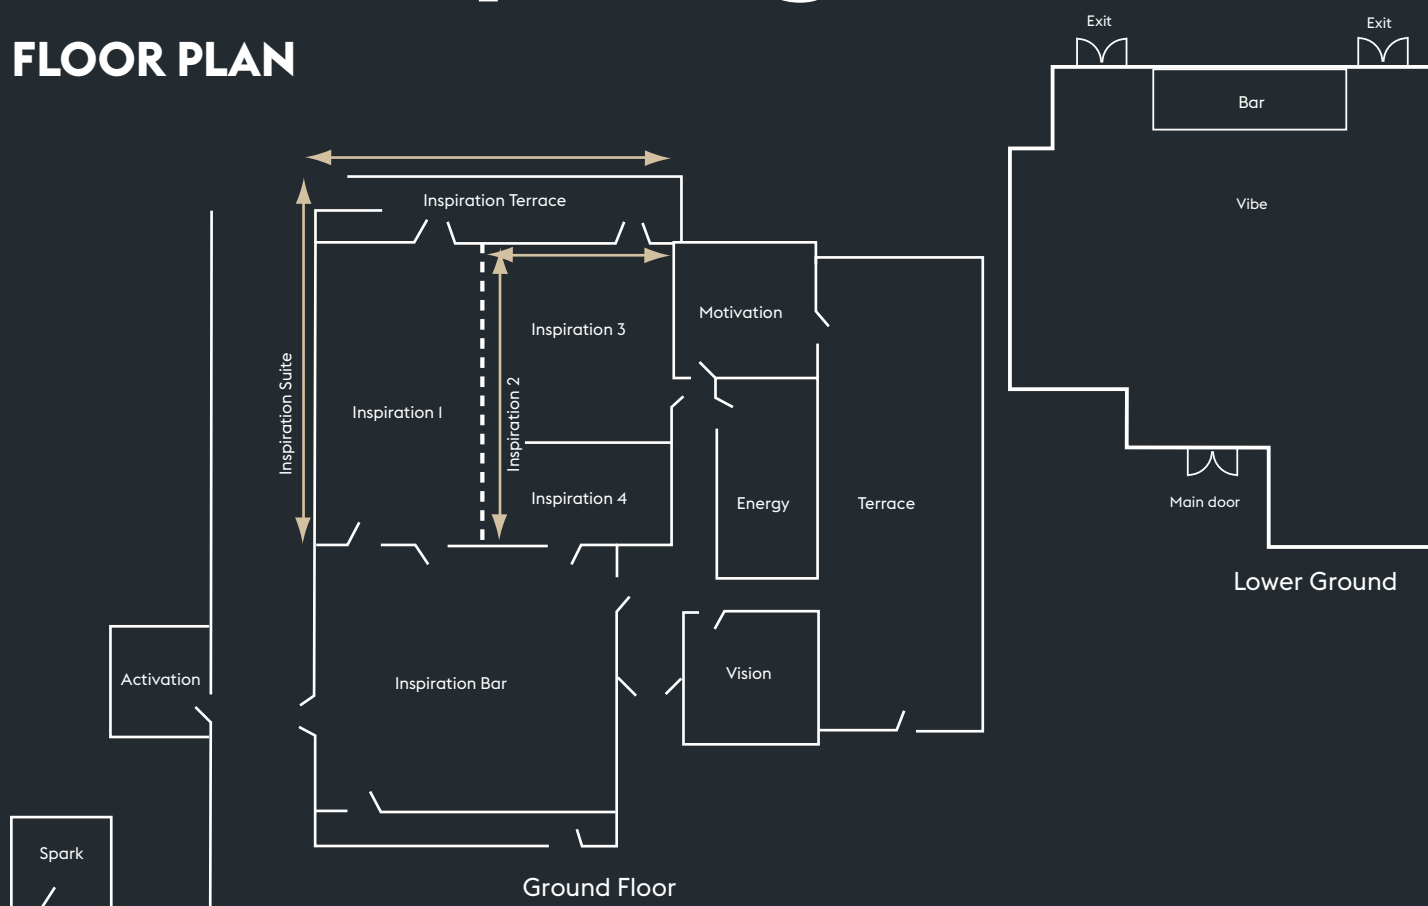

meeting, events and banqueting

FLOOR PLAN

Room Name	THEATRE	U-SHAPE	BOARDROOM	CLASSROOM	CABARET	BANQUETING	MAXIMUM HEIGHT	MAXIMUM LENGTH	MAXIMUM WIDTH
Inspiration Suite	300	100	90	130	120	180	2.4	14.5	15
Inspiration 1	150	50	50	65	50	60	2.4	14.5	9
Inspiration 2	100	40	40	50	30	50	2.4	14.5	6.5
Inspiration 3	60	20	30	20	20	30	2.4	8.5	6.5
Inspiration 4	20	18	18	-	-	20	2.4	6	6.5
Vibe	150	50	50	65	70	120	2.4	14	14
Activation	30	10	14	8	-	10	2.4	6	4.5
Energy	15	-	14	-	-	10	2.4	8	3.5
Vision	20	6	10	6	-	10	2.4	8.5	3.5
Motivation	40	18	18	10	16	20	2.4	7	7
Spark	-	-	6	-	-	-	2.4	3.5	4.5
VWorks Spirit	-	-	6	-	-	-	-	-	-
VWorks Synergy	-	-	6	-	-	-	-	-	-
VWorks Impulse	-	-	6	-	-	-	-	-	-
VWorks Stimulation	-	-	6	-	-	-	-	-	-

*Inspiration suite - banqueting 130 with dancefloor and round tables, 200 with trestles. VWorks banqueting 120 on weekends.

To enquire about
your meeting or event

meetme@Village-Hotels.com