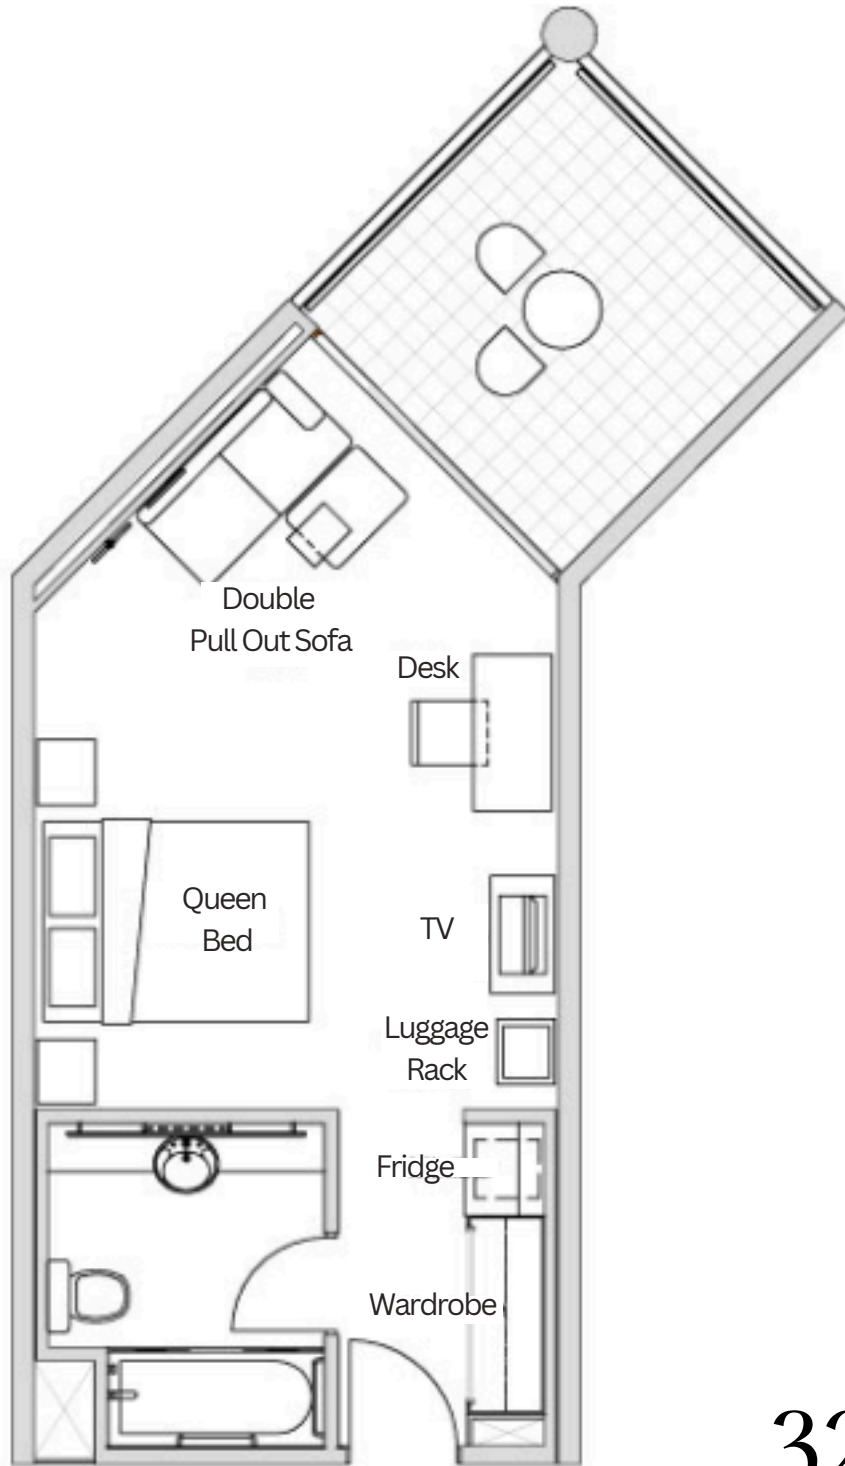

AMORA
RIVERWALK MELBOURNE

FLOOR PLAN

Courtyard Queen Room with Balcony

32sqm