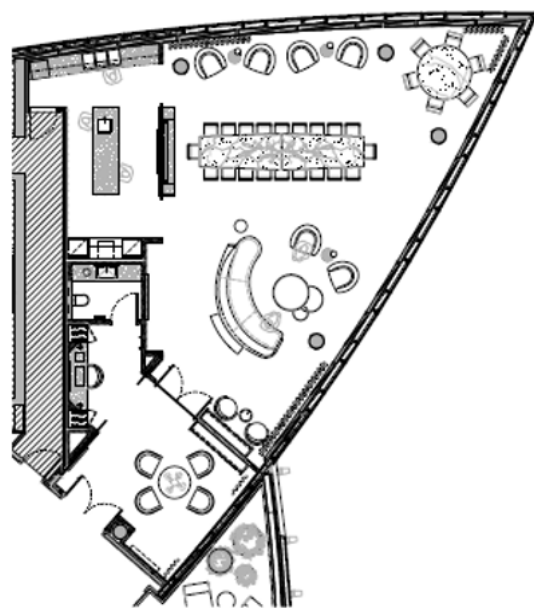

WELCOME TO THE OPAL SUITE

With beautiful views across the water to Darling Harbour, the Opal Suite offers one of city's most exquisite settings, a stunning location for intimate weddings or the perfect bridal suite.

Features:

- Private bathroom
- Powder alcove
- Hanging closets

Size:	178 sqm
Capacity:	40 guests cocktail*
	20 guests seated

*Please note these capacities are subject to change due to current social distancing guidelines.