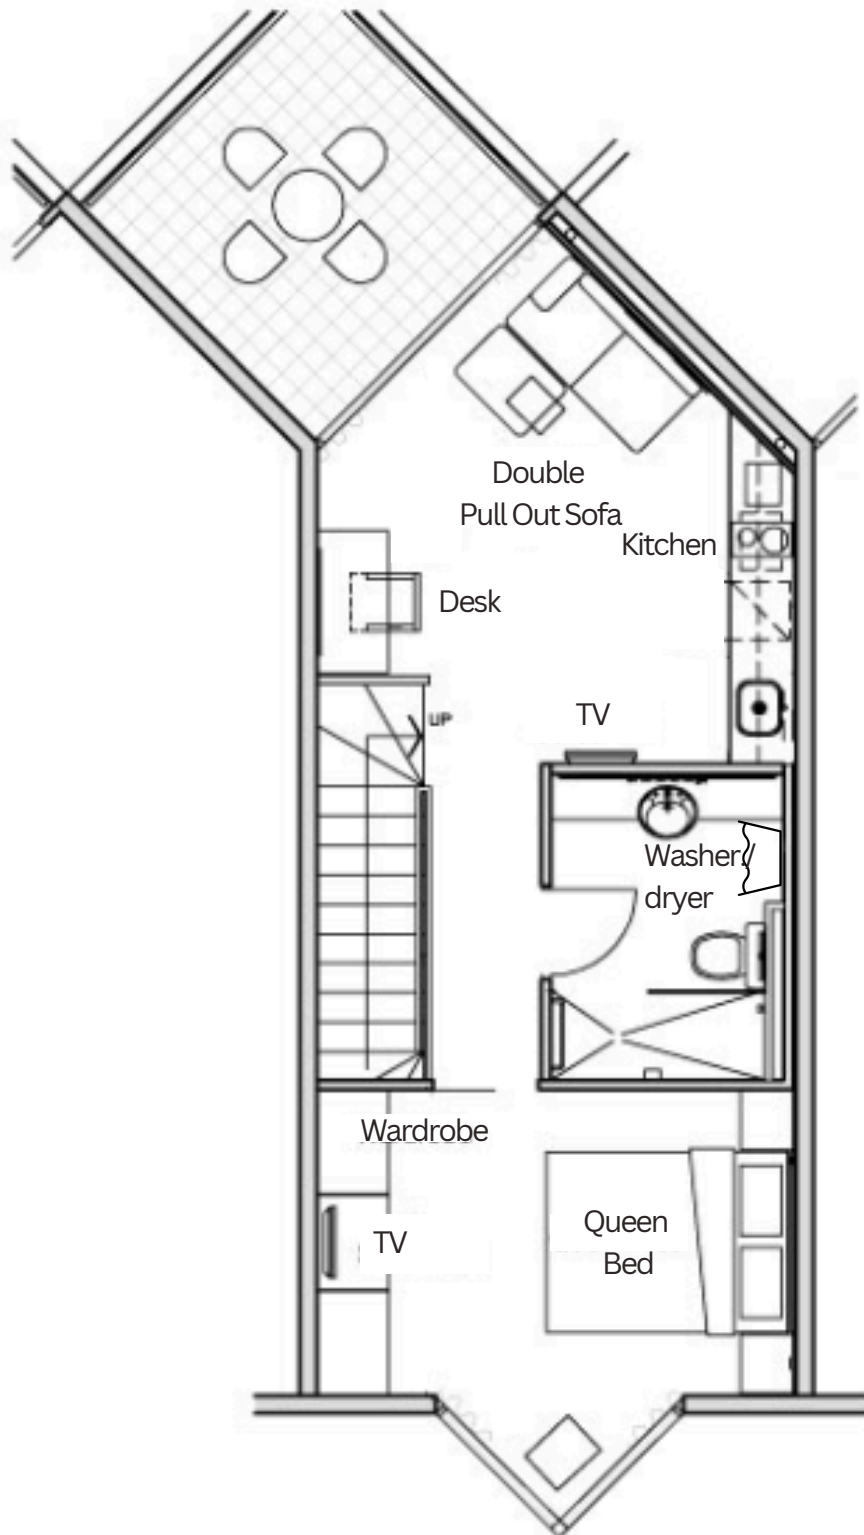

AMORA
RIVERWALK MELBOURNE

FLOOR PLAN

One Bedroom Loft Apartment
with Balcony

36sqm