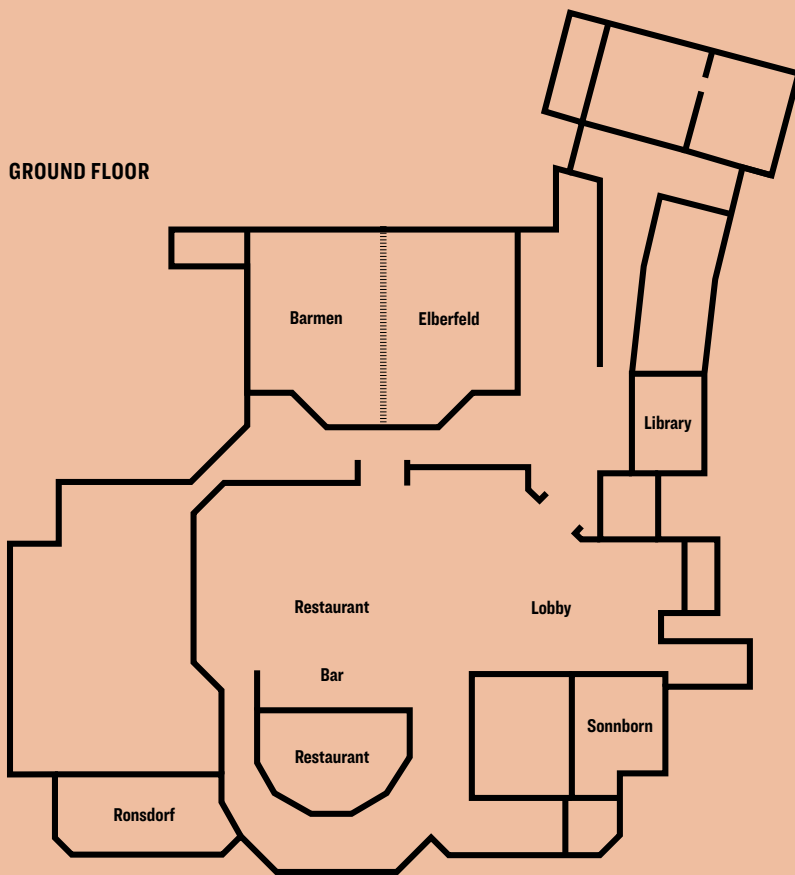

FUNCTION ROOMS

Floor

Height

Surface area

Natural light

Classroom

Theater

Banquet

Reception

U-shaped

Conference style

	Floor	Height	Surface area	Natural light	Classroom	Theater	Banquet	Reception	U-shaped	Conference style
Banquet hall (1+2)	GF	3.40 m	172 m²	yes	120	170	120	170	48	–
Elberfeld (1)	GF	3.40 m	86 m²	yes	60	80	50	100	25	–
Barmen (2)	GF	3.40 m	86 m²	yes	60	80	50	100	25	–
Ronsdorf	GF	3.20 m	52 m²	yes	30	40	30	50	21	15
Sonnborn	GF	2.30 m	28 m²	yes	–	–	–	–	–	8
Library	GF	3.30 m	23 m²	yes	–	–	10	–	–	10

GROUND FLOOR