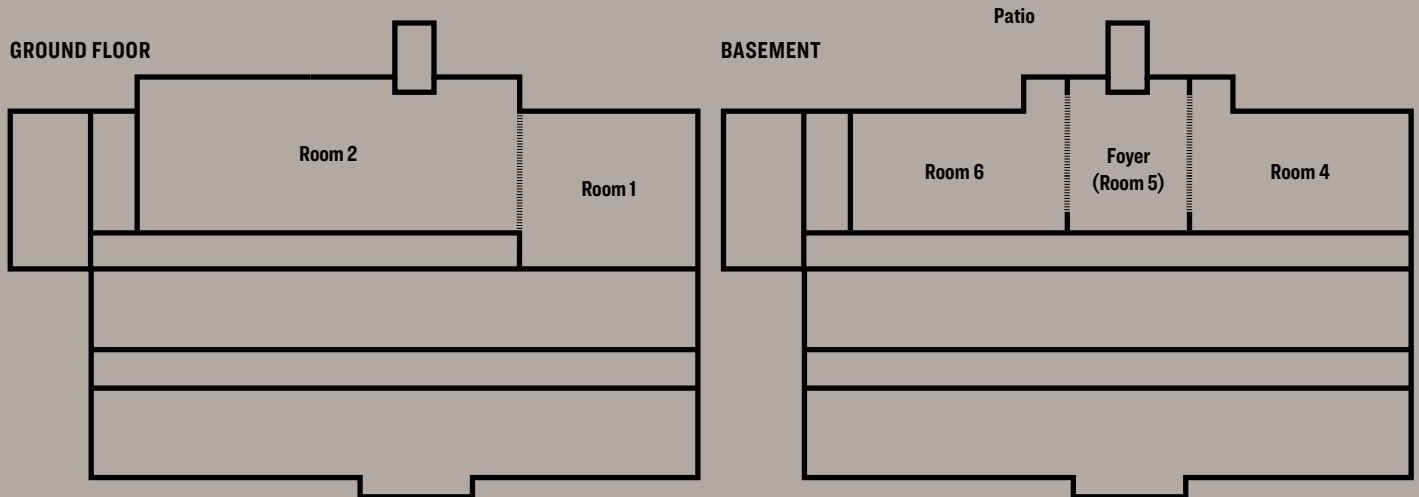

FUNCTION ROOMS

	Floor	Height	Surface area	Natural light	Classroom	Theater	Banquet	Reception	U-shaped	Conference style
Room 1	GF	3.10 m	89 m²	yes	25	51	40	50	15	20
Room 2	GF	3.10 m	116 m²	yes	41	81	48	70	27	32
Room 3 (1+2)	GF	3.10 m	197 m²	yes	73	179	88	120	–	–
Room 4	B	3.10 m	140 m²	yes	57	96	64	100	31	36
Room 6	B	3.10 m	140 m²	yes	57	96	64	100	31	36
Hall (4–6)	B	3.10 m	364 m²	yes	137	220 / 310*	152	230	66	72

You can also book our **patio** for special events.

* 220 across, 310 lengthways