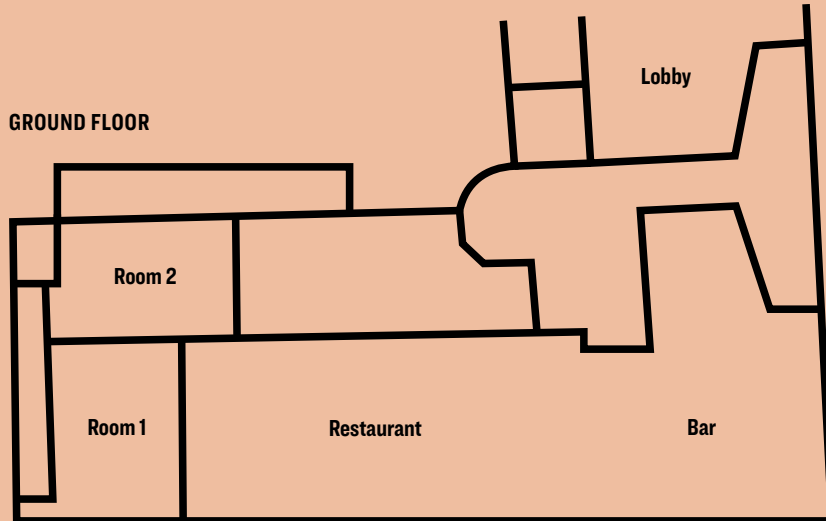

FLEMINGS
HOTELS

FUNCTION ROOMS

	 Floor	 Height	 Surface area	 Natural light	 Classroom	 Theater	 Banquet	 Reception	 U-shaped	 Conference style
Room 1	GF	3 m	40 m ²	yes	16	25	–	–	16	16
Room 2	GF	3 m	38 m ²	yes	16	25	–	–	16	16
Studio 5	5	2.60 m	25 m ²	yes	–	–	–	–	–	6