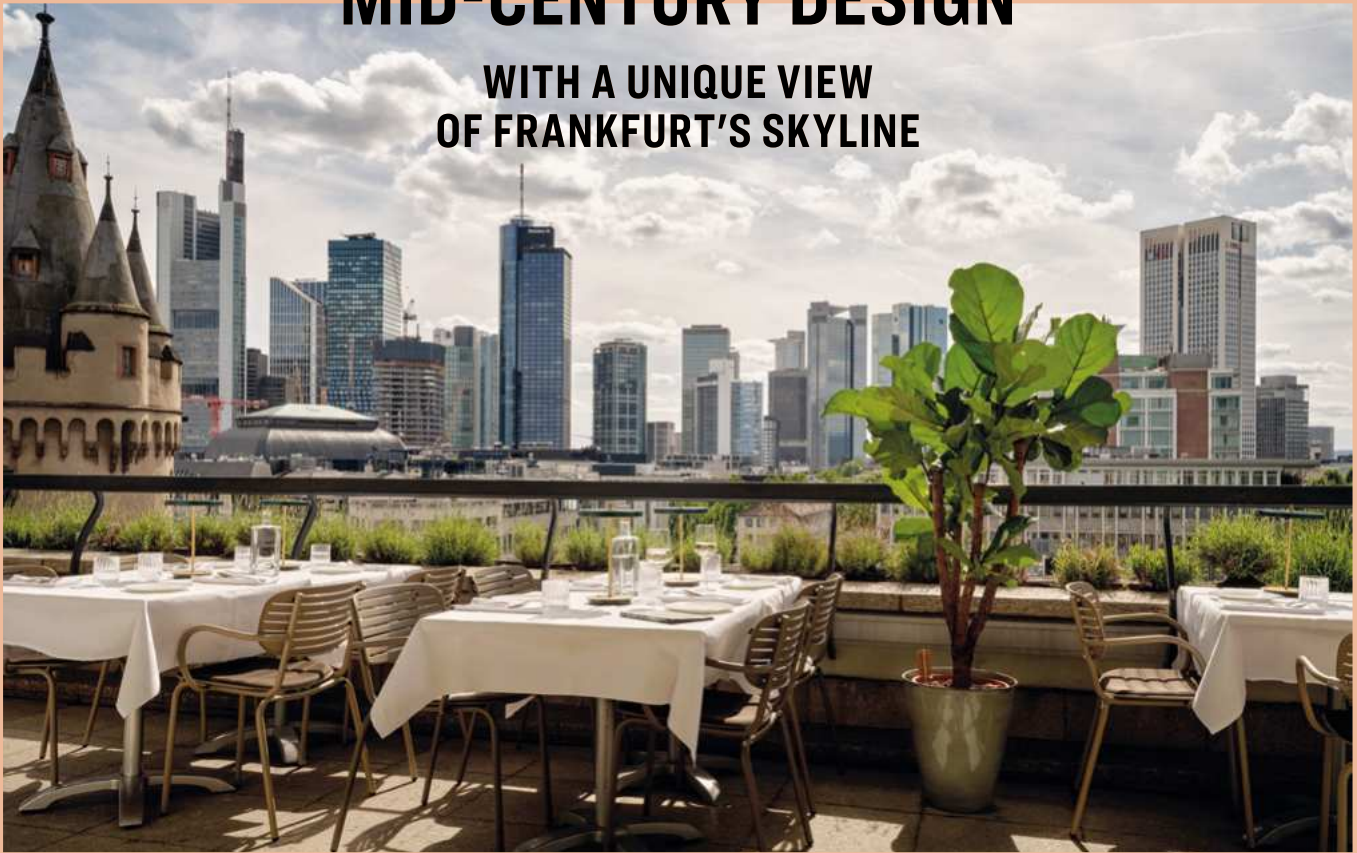

You can also book our **patio** for special events.

FIRST FLOOR

BOOK NOW!

GROUND FLOOR

OCCHIO D'ORO

CONTEMPORARY REGIONAL TUSCAN CUISINE AND ITALIAN MID-CENTURY DESIGN

WITH A UNIQUE VIEW
OF FRANKFURT'S SKYLINE