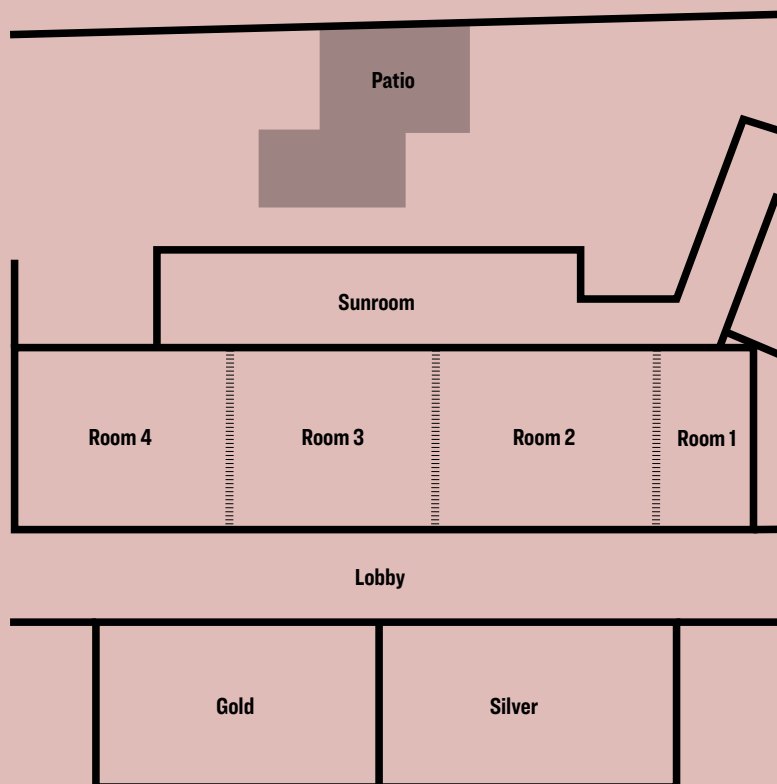

FUNCTION ROOMS

	Floor	Height	Surface area	Natural light	Classroom	Theater	Banquet	Reception	U-shaped	Conference style
Room 1	GF	3.30 m	30 m²	yes	12	20	10	20	10	12
Room 2	GF	3.30 m	63 m²	yes	25	40	30	40	18	20
Room 3	GF	3.30 m	62 m²	yes	25	40	30	40	18	20
Room 4	GF	3.30 m	62 m²	yes	25	40	30	40	18	20
Flemings Silver	GF	3.30 m	70 m²	yes	–	–	–	–	–	24
Flemings Gold	GF	3.30 m	70 m²	yes	28	46	30	40	26	14
Room 1+2	GF	3.30 m	100 m²	yes	52	67	40	110	27	32
Room 1+2+3	GF	3.30 m	160 m²	yes	92	116	70	180	–	–
Room 1+2+3+4	GF	3.30 m	220 m²	yes	140	179	110	250	–	–
Room 2+3	GF	3.30 m	125 m²	yes	74	102	50	140	–	–
Room 2+3+4	GF	3.30 m	190 m²	yes	124	151	90	215	–	–
Room 3+4	GF	3.30 m	125 m²	yes	76	95	60	140	–	–

You can also book our **sunroom** or **patio** for special events.

GROUND FLOOR