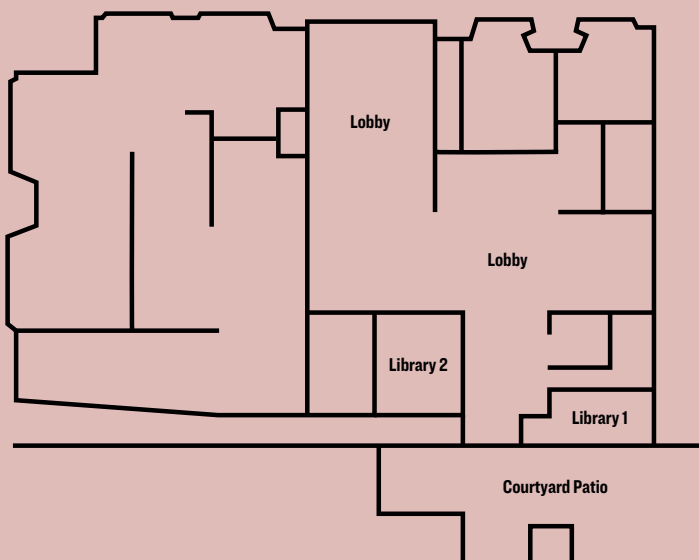

GROUND FLOOR