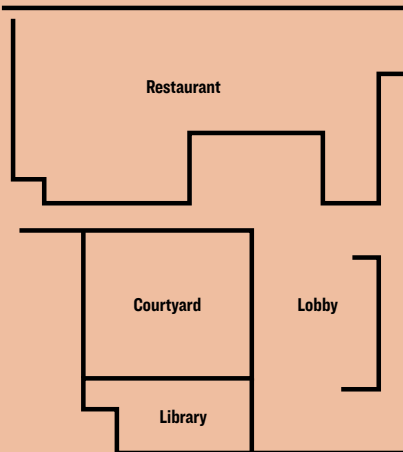

FUNCTION ROOMS

	Floor	Height	Surface area	Natural light	Classroom	Theater	Banquet	Reception	U-shaped	Conference style
Library	GF	3.50 m	64,3 m²	yes	–	–	–	–	–	20
Room 1	B1	3.20 m	57,3 m²	yes	20	46	20	60	20	20
Room 2	B1	3.20 m	63,2 m²	yes	20	51	40	50	19	20
Room 3	B1	3.20 m	57,2 m²	yes	20	42	30	50	19	16
Room 4	B1	3.20 m	135,3 m²	yes	73	125	70	130	28	32
Room 5	B1	3.20 m	94,3 m²	no	53	93	40	90	31	32
Room 6	B2	3.20 m	57,3 m²	yes	20	46	20	60	20	20
Room 7	B2	3.20 m	63,2 m²	yes	20	51	40	50	19	20
Room 8	B2	3.20 m	59,2 m²	yes	20	43	30	50	19	16
Room 9	B2	3.20 m	135,5 m²	yes	73	125	70	130	28	32
Room 10	B2	3.20 m	96,2 m²	no	53	95	50	90	31	32
Room 2+3	B1	3.20 m	120,3 m²	yes	65	105	70	110	30	36
Room 4+5	B1	3.20 m	229,8 m²	yes	150	218	130	220	42	64
Room 7+8	B2	3.20 m	122,3 m²	yes	65	105	70	110	30	36
Room 9+10	B2	3.20 m	231,7 m²	yes	150	218	130	220	42	64

GROUND FLOOR