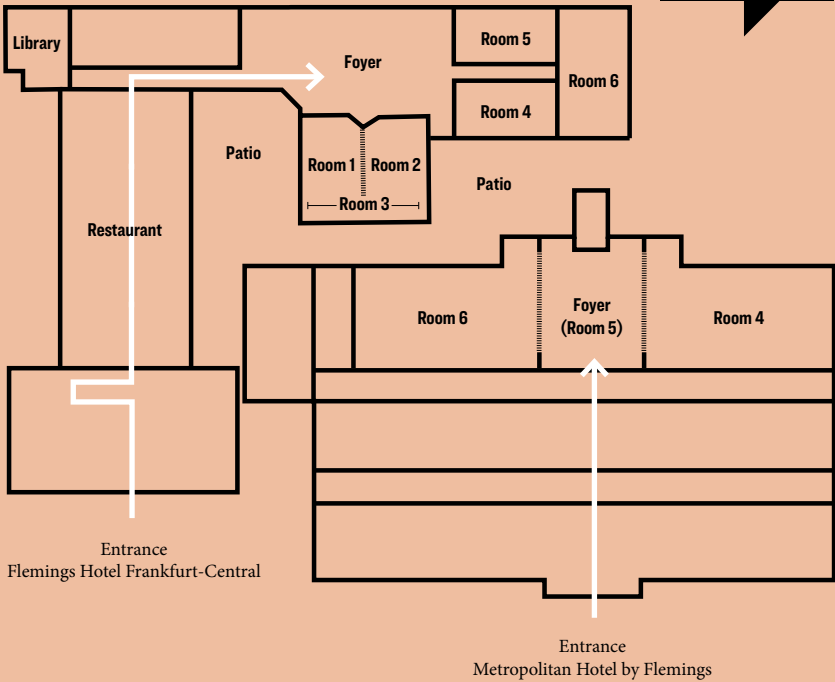

Service

Exclusive meeting concierge available for the duration of your stay / enhanced hygiene concept, the Flemings' Feel Safe Promise

**Total area:
926 m²**

BASEMENT

Meetings & Events
 When booking both hotels, the maximum capacities are as follows, depending on the seating style: