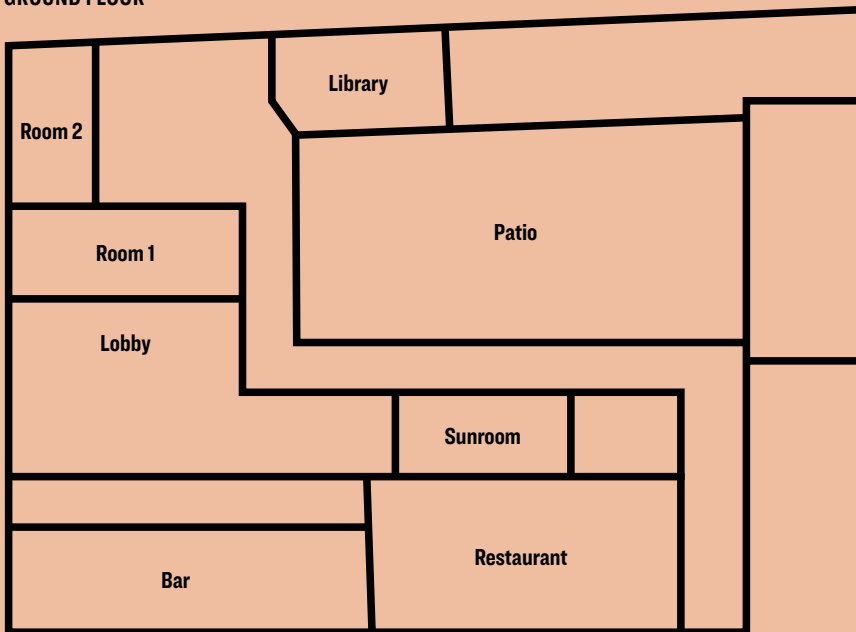

FUNCTION ROOMS

	Floor	Height	Surface area	Natural light	Classroom	Theater	Reception	U-shaped	Conference style
Room 1	GF	3 m	84 m²	yes	60	100	100	26	26
Room 2	GF	3 m	47.5 m²	yes	18	25	30	12	16
Library	GF	3 m	56 m²	yes	–	–	–	–	18
Suites	1–5	2.80 m	35 m²	yes	–	–	–	–	10

You can also book our **sunroom**, **beer garden** or our **patio** for special events, such as barbecues.

GROUND FLOOR