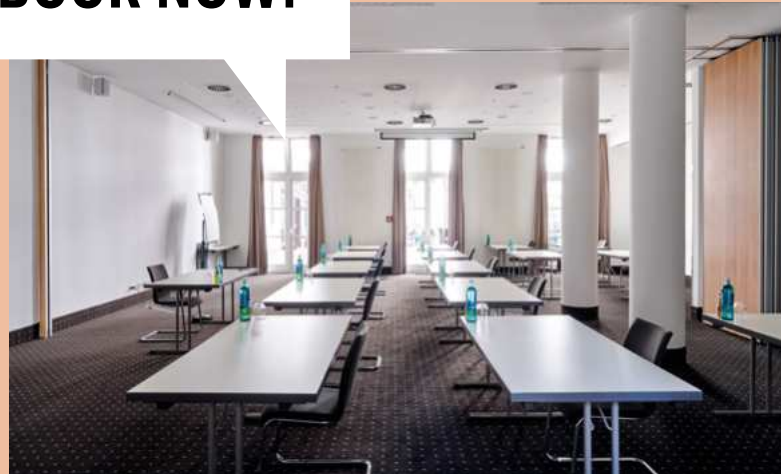

FUNCTION ROOMS

Floor

Height

Surface area

Natural light

Classroom

Theater

Banquet

Reception

U-shaped

Conference style

	Floor	Height	Surface area	Natural light	Classroom	Theater	Banquet	Reception	U-shaped	Conference style
Library	B	3.50 m	32 m²	yes	–	–	–	–	–	12
Room 1	B	3.50 m	63 m²	yes	25	43	32	40	17	20
Room 2	B	3.50 m	63 m²	yes	25	43	32	40	17	20
Room 3 (1+2)	B	3.50 m	126 m²	yes	55	100	64	80	31	36
Room 4	B	3.50 m	58 m²	yes	21	37	24	40	21	24
Room 5	B	3.50 m	58 m²	no	21	37	24	40	21	24
Room 6	B	3.50 m	91 m²	yes	31	63	40	60	31	32

You can also book our **patio** for special events.

BASEMENT

BOOK NOW!