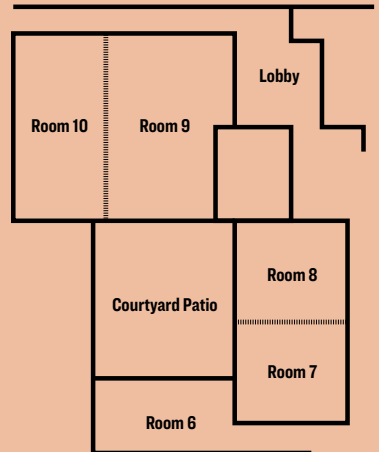

SECOND BASEMENT