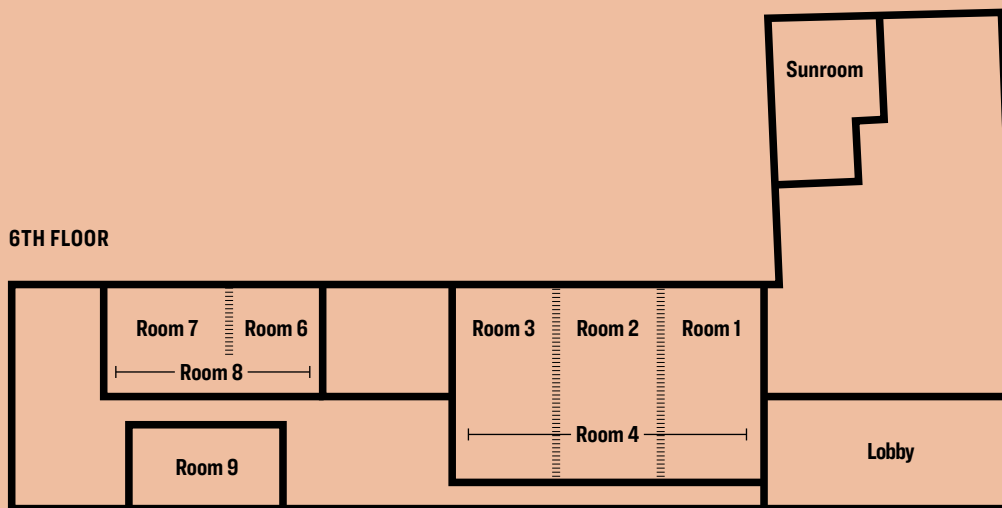

FLEMINGS
HOTELS

FUNCTION ROOMS

	 Floor	 Height	 Surface area	 Natural light	 Classroom	 Theater	 Banquet	 Reception	 U-shaped	 Conference style
Room 1	6	3.50 m	64 m ²	yes	30	60	30	80	20	24
Room 2	6	3.50 m	60 m ²	yes	30	60	30	80	20	24
Room 3	6	3.50 m	58 m ²	yes	30	60	30	70	20	24
Room 1+2	6	3.50 m	123 m ²	yes	60	120	60	160	40	48
Room 4 (1-3)	6	3.50 m	182 m ²	yes	120	200	120	200	40	–
Sunroom	6	2.70 m	49 m ²	yes	–	–	–	15	–	7
Room 6	6	3.50 m	25 m ²	yes	12	25	10	25	–	10
Room 7	6	3.50 m	33 m ²	yes	12	25	10	25	–	10
Room 8 (6+7)	6	3.50 m	58 m ²	yes	24	50	40	60	16	18
Room 9	6	3.50 m	38 m ²	yes	–	–	–	–	–	16