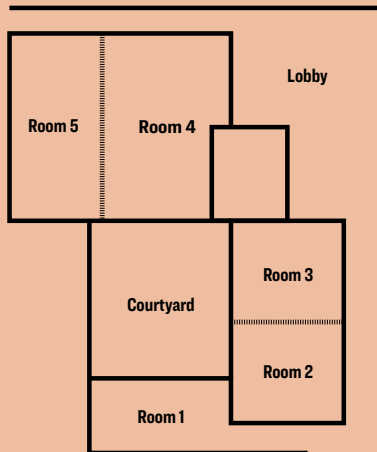

FIRST BASEMENT