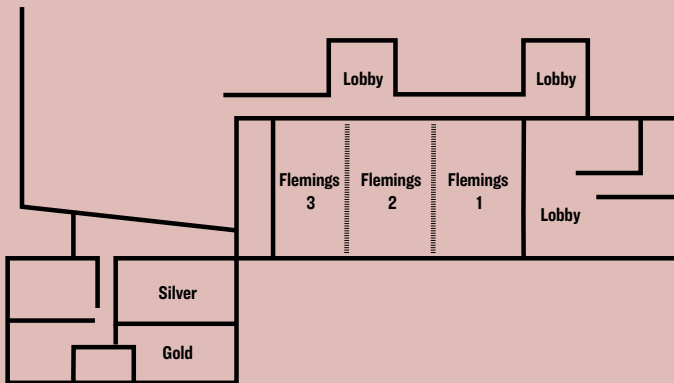

Map data ©2022
Geobasis-DE/BKG (©2009), Google

Technical equipment

Modern Jabra PanaCast video conferencing technology for holding high-quality hybrid meetings (up to 10 people)

State-of-the-art conference technology, such as ClickShare systems for easy presentation sharing / WiFi / projectors / screens / cameras and other technical equipment also provided

Service

Exclusive meeting concierge available for the duration of your stay / enhanced hygiene concept, the Flemings' Feel Safe Promise

FLEMINGS
HOTELS

FUNCTION ROOMS

	 Floor	 Height	 Surface area	 Natural light	 Classroom	 Theater	 Banquet	 Reception	 U-shaped	 Conference style
Library 1	GF	3.01 m	31 m ²	yes	–	–	–	–	–	10
Library 2	GF	3.06 m	47 m ²	yes	–	–	–	–	–	14
Flemings 1	1	2.92 m	58 m ²	yes	24	40	32	40	18	18
Flemings 2	1	2.92 m	58 m ²	yes	24	40	32	40	18	18
Flemings 3	1	2.92 m	50 m ²	yes	20	40	32	40	14	14
Flemings 1+2	1	2.92 m	116 m ²	yes	40	80	64	80	26	30
Flemings 2+3	1	2.92 m	108 m ²	yes	40	80	64	80	26	30
Flemings 1-3	1	2.92 m	166 m ²	yes	100	150	80	120	–	–
Room Gold	1	2.70 m	38 m ²	yes	20	40	–	–	14	14
Room Silver	1	2.60 m	36 m ²	yes	–	30	–	–	10	10

You can also book our **patio** for special events.

FIRST FLOOR

BOOK NOW!

GROUND FLOOR

OCCHIO D'ORO

CONTEMPORARY REGIONAL TUSCAN CUISINE AND ITALIAN MID-CENTURY DESIGN

WITH A UNIQUE VIEW
OF FRANKFURT'S SKYLINE

10:00 p.m.

GROUP BOOKINGS

Restaurant

up to 90 people,
with menu selection

Bar

10 to 60 people,
no room rental
optional: flying menu / bar dining

EXCLUSIVE BOOKINGS

Seated dinner for up to 130 people,
“flying menu” for up to 250 people