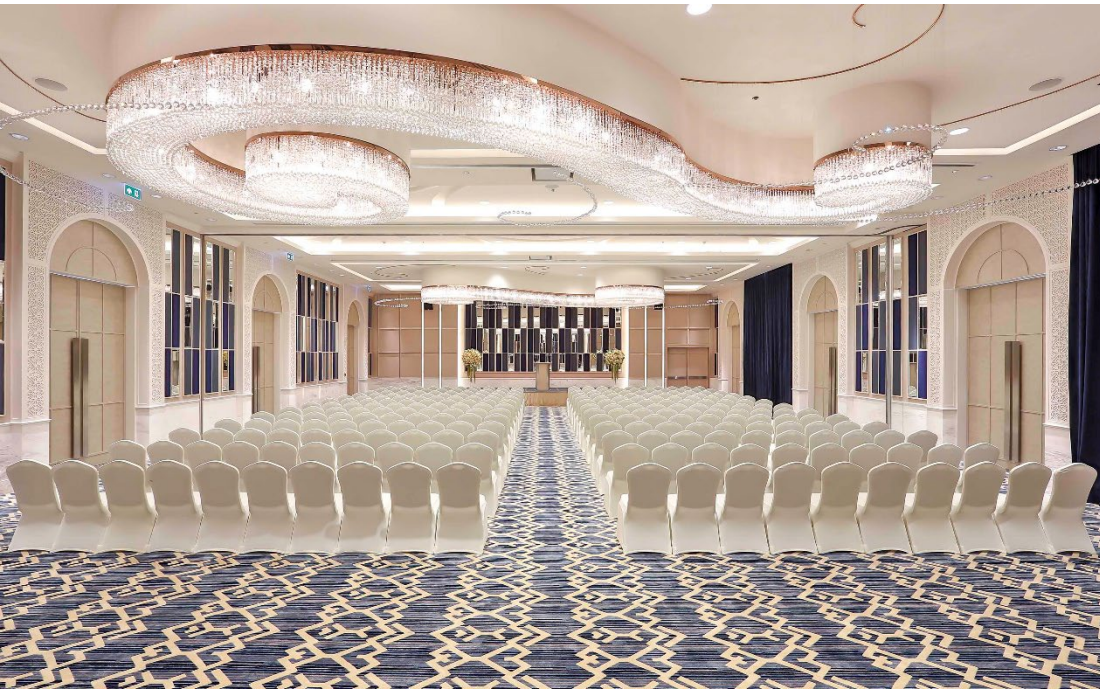

MEETINGS

U SATHORN BANGKOK