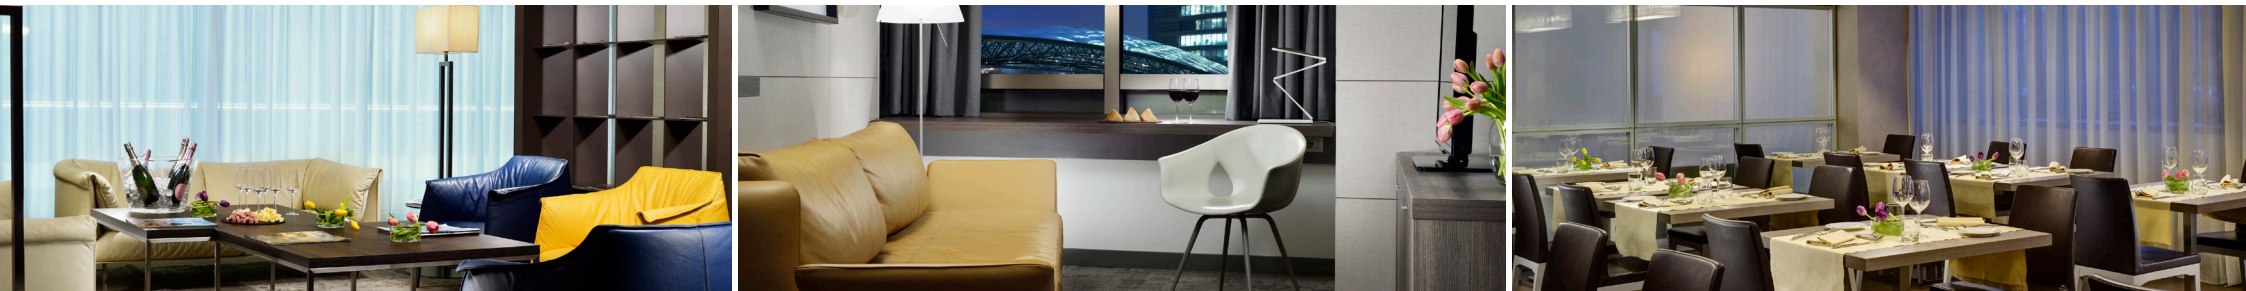

RESTAURANTS

The hotel has an indoor restaurant where traditional Bolognese cuisine and all its famous recipes are joined by international dishes, offering guests a menu with unique flavours and an exclusive gastronomic experience.