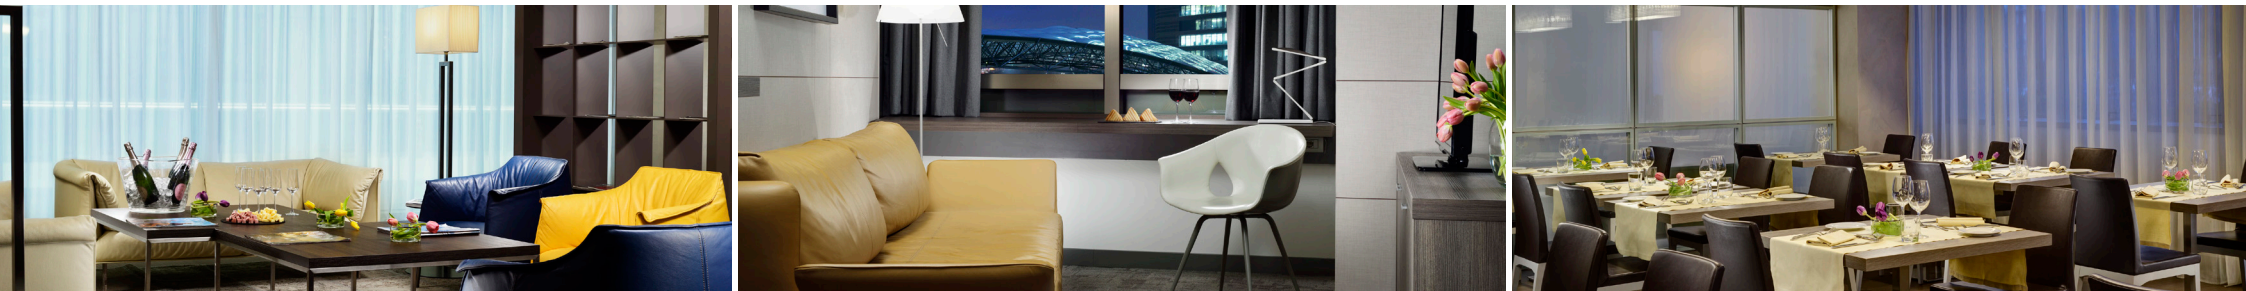

RESTAURANTS

The hotel has an indoor restaurant where traditional Bolognese cuisine and all its famous recipes are joined by international dishes, offering guests a menu with unique avours and an exclusive gastronomic experience.