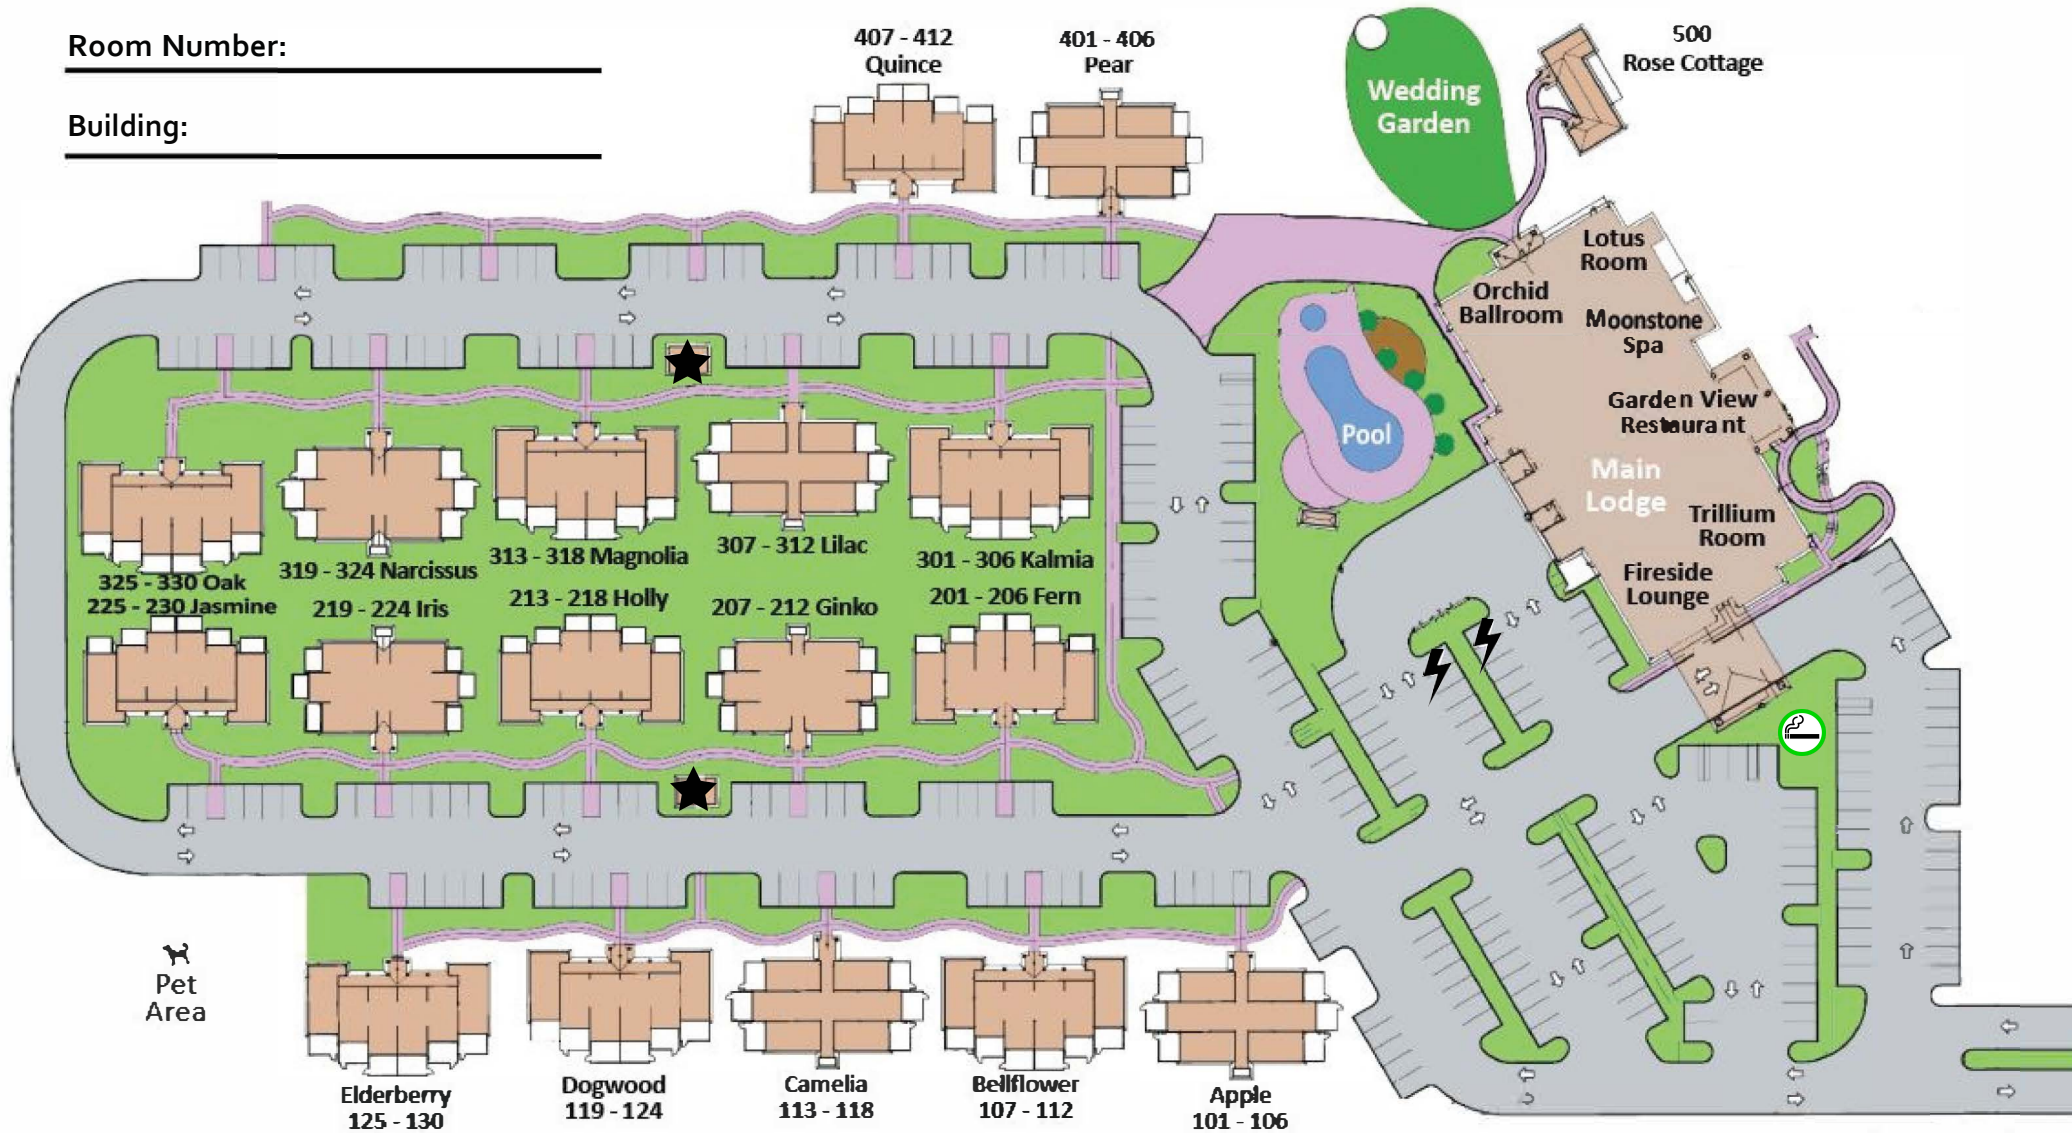

Room Number: _____

Building: _____

OREGON GARDEN RESORT

895 W. Main Street, Silverton, OR 97381
OregonGardenResort.com 503.874.2500

	Electric Car Charging Station
	Ice & Soda
	Smoking Area

Silverton To >
Salem
Portland