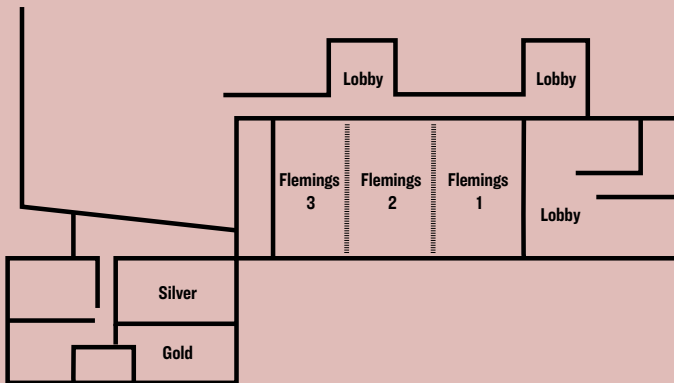

Service

Exclusive meeting concierge available for the duration of your stay / enhanced hygiene concept, the Flemings' Feel Safe Promise

FLEMINGS
HOTELS

FUNCTION ROOMS

	 Floor	 Height	 Surface area	 Natural light	 Classroom	 Theater	 Banquet	 Reception	 U-shaped	 Conference style
Library 1	GF	3.01 m	31 m ²	yes	–	–	–	–	–	10
Library 2	GF	3.06 m	47 m ²	yes	–	–	–	–	–	14
Flemings 1	1	2.92 m	58 m ²	yes	24	40	32	40	18	18
Flemings 2	1	2.92 m	58 m ²	yes	24	40	32	40	18	18
Flemings 3	1	2.92 m	50 m ²	yes	20	40	32	40	14	14
Flemings 1+2	1	2.92 m	116 m ²	yes	40	80	64	80	26	30
Flemings 2+3	1	2.92 m	108 m ²	yes	40	80	64	80	26	30
Flemings 1-3	1	2.92 m	166 m ²	yes	100	150	80	120	–	–
Room Gold	1	2.70 m	38 m ²	yes	20	40	–	–	14	14
Room Silver	1	2.60 m	36 m ²	yes	–	30	–	–	10	10

You can also book our **patio** for special events.

FIRST FLOOR

BOOK NOW!

GROUND FLOOR