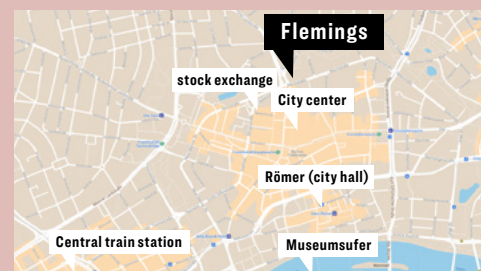

FLEMINGS SELECTION HOTEL FRANKFURT-CITY

Eschenheimer Tor 2 (entrance via Bleichstrasse)
60318 Frankfurt am Main

Contact

+49 69 427 232-0
Event sales: +49 69 37003-500
meetings@flemings-hotels.com
www.flemings-hotels.com

Mobility

Underground car park with 44 duplex parking spaces, price per day: €30 / entrance via Bleichstrasse / 2 electric charging stations / subway station Eschenheimer Tor, directly in front of the hotel

Distances

City center 0.1 km / Börse Frankfurt (stock exchange) 0.5 km / Römer (city hall) 1 km / Museumsufer 1.5 km / central station 2.5 km / Exhibition and Congress Center 3 km / freeway access 5 km / Deutsche Bank Park 6 km / Frankfurt Airport (FRA) 14 km