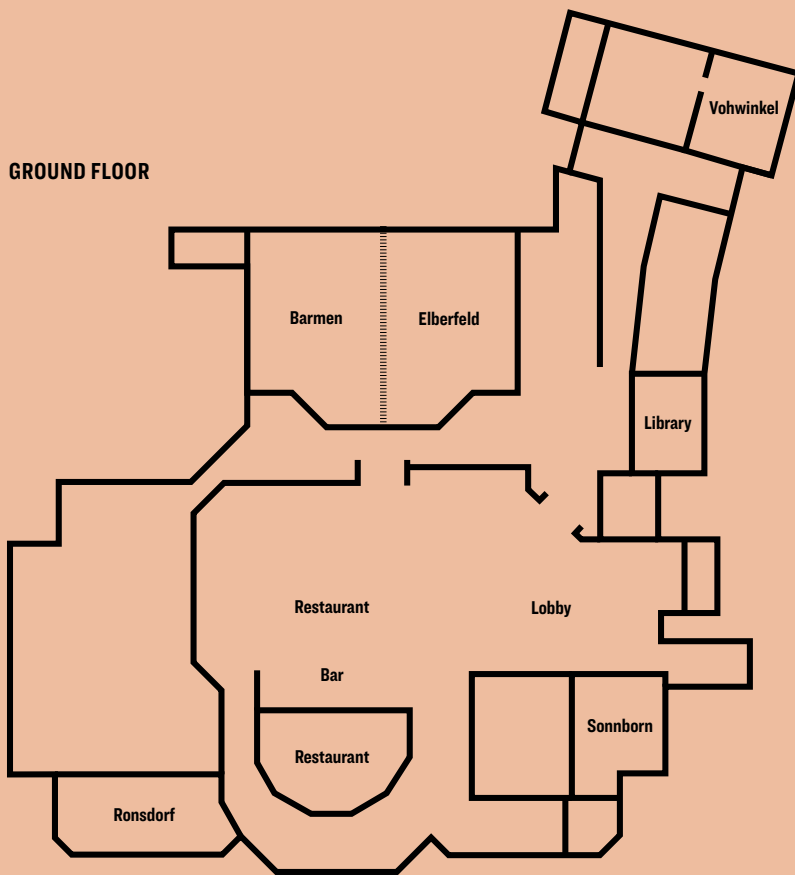

Map data ©2022
GeoBasis-DE/BKG (©2009), Google

ENJOY YOUR STAY IN WUPPERTAL!

Rooms

172 rooms / extra-comfortable box-spring bed / soundproofed windows / individually adjustable air-conditioning / one free bottle of mineral water / tea and coffee station / free high-speed WiFi / laptop-sized safe / flat-screen TV with radio / comfortable work corner / high-quality Malin+Goetz skincare products / non-smoking rooms only / keyless entry with smartphone / free city ticket for VRR public transport / quick and easy self-check-in, no check-out necessary

Service

Exclusive meeting concierge available for the duration of your stay / optional in-room dining / enhanced hygiene concept, the Flemings' Feel Safe Promise

FLEMINGS
HOTELS

FUNCTION ROOMS

	 Floor	 Height	 Surface area	 Natural light	 Classroom	 Theater	 Banquet	 Reception	 U-shaped	 Conference style
Banquet hall (1+2)	GF	3.40 m	172 m ²	yes	120	170	120	170	70	80
Elberfeld (1)	GF	3.40 m	86 m ²	yes	60	80	50	100	30	40
Barmen (2)	GF	3.40 m	86 m ²	yes	60	80	50	100	30	40
Ronsdorf	GF	3.20 m	52 m ²	yes	30	40	30	50	25	15
Vohwinkel	GF	3.60 m	32 m ²	yes	18	25	–	–	12	16
Sonnborn	GF	2.30 m	28 m ²	yes	–	–	–	–	–	8
Library	GF	3.30 m	23 m ²	yes	–	–	10	–	–	10